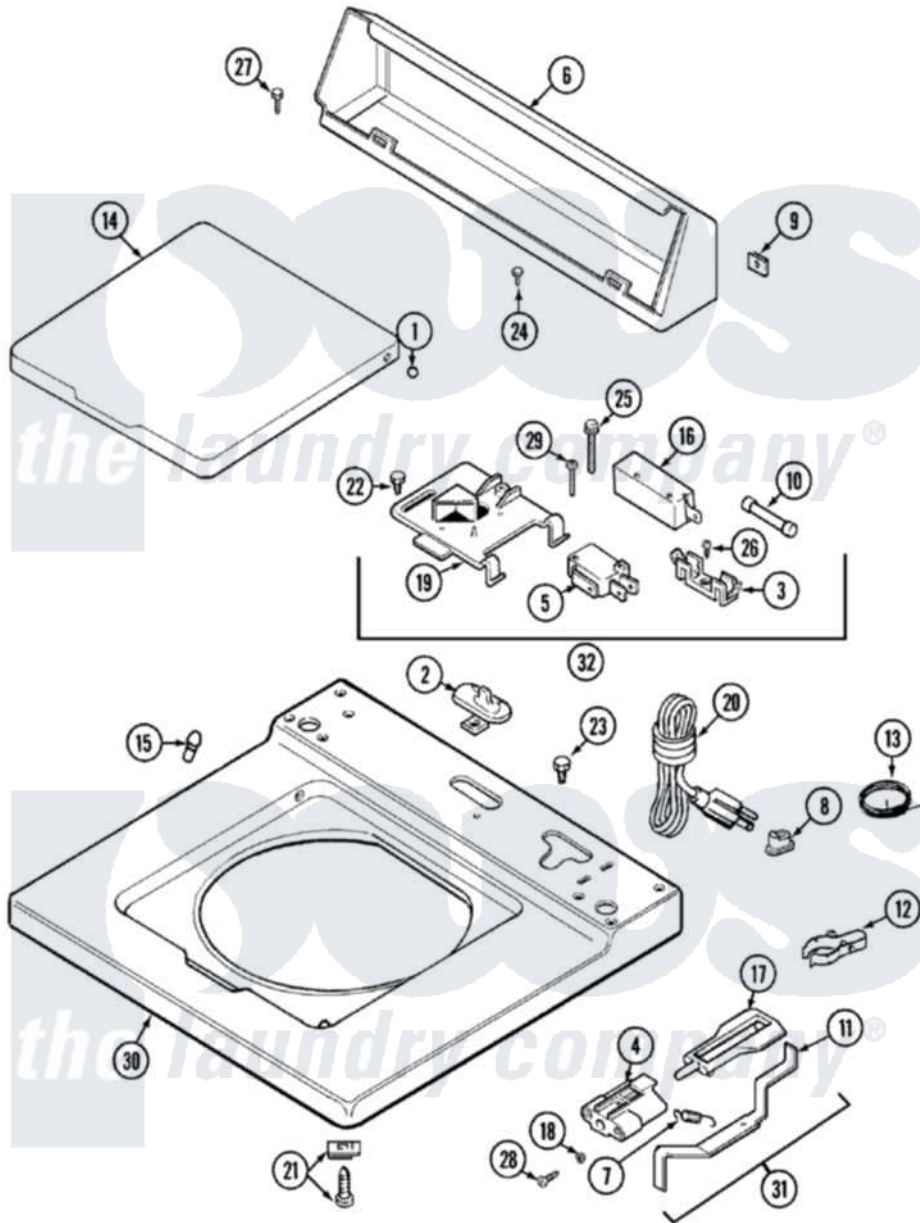

Maytag LAT8504AAE 05 - TOP

Maytag [Residential Maytag LAT8504AAE Washer Parts](#) Parts Diagram 05 - TOP
 Click on the part number to view part

Item	Original Part Number	Replaced By	Status	Part Description
1	211726			Hinge, Ball Lid
2	207159	489355		Screw, 8 X 1/2
"	22001298			Cap, Top Cover
3	207167			Block, Fuse
4	216256		Not Available	BRACKET, UNBALANCE
5	207166			Switch, Check
6	205635			Console
7	213720			Spring, Lid Switch
8	211881			Grommet, Cord Part Not Used-Gas Models Only
9	215075			Fastener, Control Panel To Console
10	207168	22001682		Switch Assembly, Lid W/4amp Fuse
11	22001136			Lever, Unbalance
12	301548			Clamp, Ground Wire
13	311155			Ground Wire And Clamp

14	22001028	22001893	Lid
"	22001206	22001893	Lid
15	212716		Bumper, Lid
16	205415	279347	Switch-Lid
17	216255		Plunger, Lid Switch
18	211500		Washer, Bracket To Top Cover
19	Y215699	22001678	Bracket, Switch And Fuse
20	208194	22003062	Cord, Power
21	204445		Screw And Fastener Assembly
22	207159	489355	Screw, 8 X 1/2
23	315483	3370225	Screw
24	216423	3370225	Screw
25	213501		Screw, No.6-20 X 1-1/8 Inch
26	Y311711		Screw, Fuse Block
27	Y313559		Screw
28	910182	25-7809	Screw, No.6-20 1/2 Flthd Torx
29	22001352		Screw, Check Switch
30	22001117	Not Available	TOP COVER ASSEMBLY (WHT)
31	22001311		Unbalance Lever Assembly
32	207176	22001682	Switch Assembly, Lid W/4amp Fuse