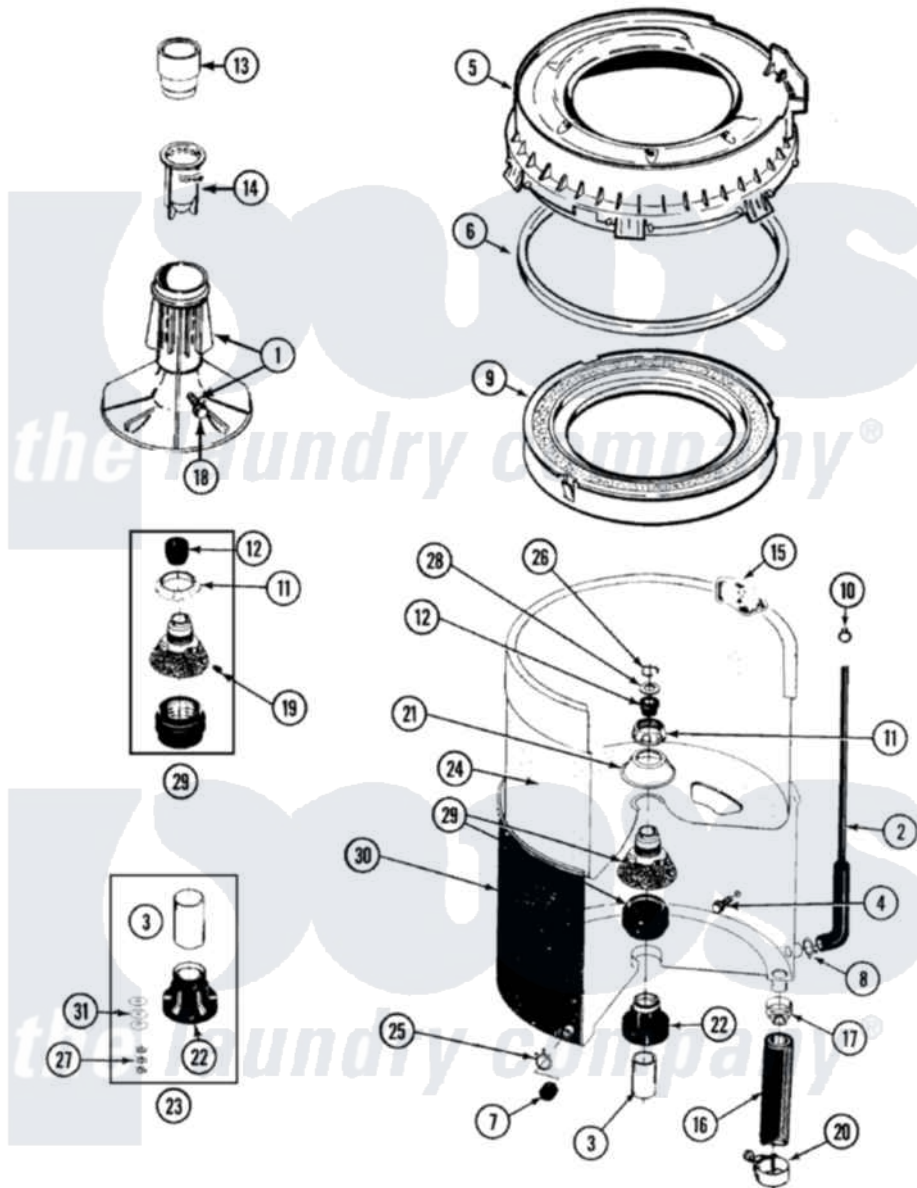

Maytag LAT8504AAE 07 - TUB

Maytag [Residential Maytag LAT8504AAE Washer Parts](#) Parts Diagram 07 - TUB
 Click on the part number to view part

Item	Original Part Number	Replaced By	Status	Part Description
1	207228			Agitator W/Lock Screw
2	22001036	22001619		Tube, Water Level Switch
3	211130			Bearing Liner, Tub Bearing
4	200744	W10175939		Bolt
"	205254	W10175938		Bolt
5	22001299			Tub Cover And Gasket Assembly
6	Y22001201	22001007		Gasket, Cover To Tub
7	214725			Cap For Spout-Outer Tub
8	211641			Clamp, 1-1/16"
9	22001142			Ring, Balance
10	410296	596669		Clamp, Manifold
11	211047	6-2110472		Nut- Clamp
12	Y0A4298	6-0A57420		Seal- Agitator
13	22001295			Housing, Dispenser
14	22001294			Cup, Dispensing
15	207219			Filter, Self-Cleaning

16	213045		Hose, Outer Tub Part Not Used
17	201011	285655	Clamp, Hose
18	206478		Not Available
19	211618	22001423	Set Screw, Mounting Stem
20	202574	3367052	Clamp, Hose
21	211210		Washer, Clamping Nut
22	200824	6-2040130	Tub Bearin
23	204013	6-2040130	Tub Bearin
24	22001139		Tub, Inner
25	214739	596669	Clamp, Manifold
26	Y015667		Retaining Ring
27	Y054867		Washer, Lock
28	Y015666		Washer, Retaining -
29	204012	6-2095720	Mounting S
30	22001114		Not Available
31	211100		TUB, OUTER (EX. LARGE)
			Washer, Outer Tub