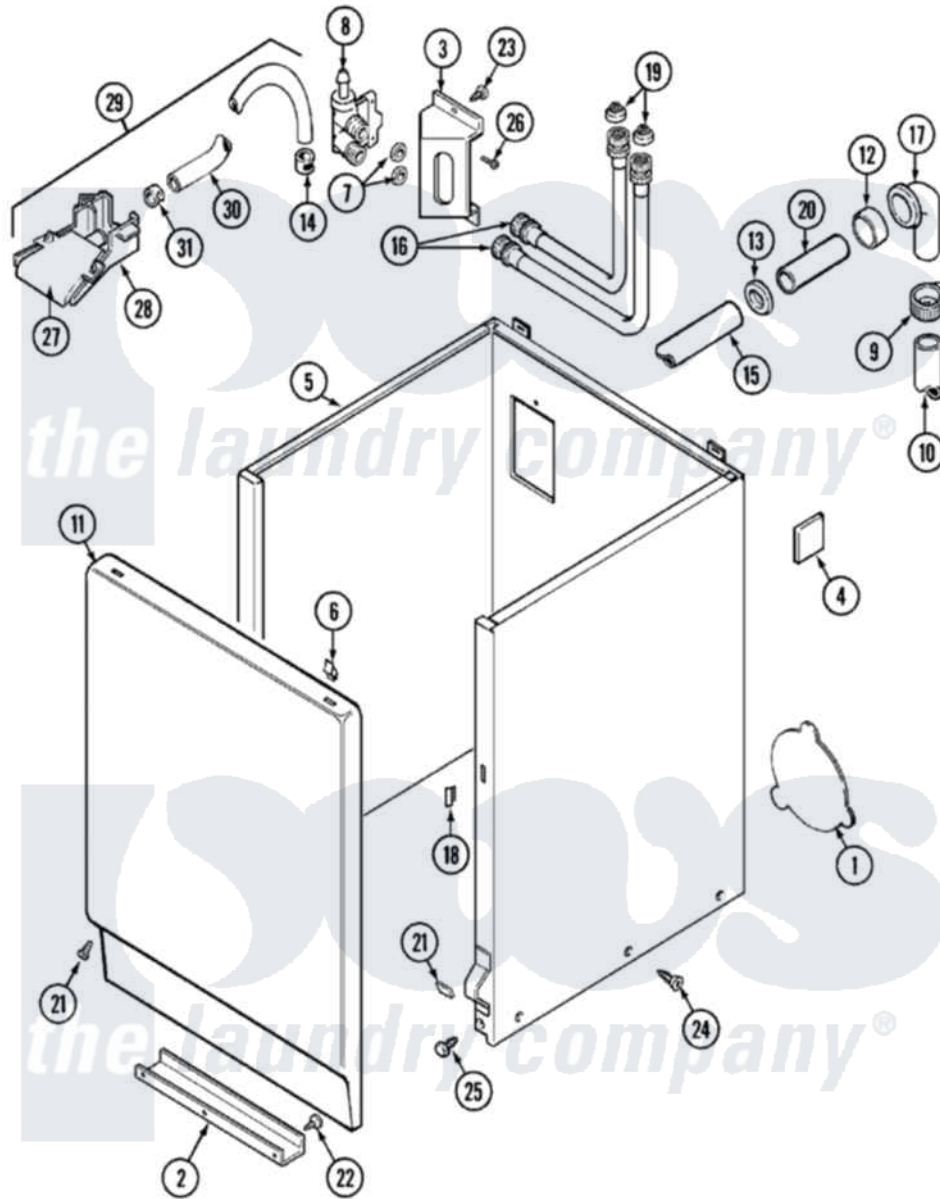

Maytag LAT8504AAL 02 - CABINET

Maytag [Residential Maytag LAT8504AAL Washer Parts](#) Parts Diagram 02 - CABINET
 Click on the part number to view part

Item	Original Part Number	Replaced By	Status	Part Description
1	211294	90767		Screw, 8A X 3/8 HeX Washer Head Tapping
"	211878		Not Available	PLATE, ACCESS
2	213846			Guard, Belt
3	214812	22002361		Bracket, Water Valve
4	215058			Pad, Cabinet Bumper
5	22001303			Cabinet ---NA
6	212982	22001650		Fastener, Spring
7	Y013783			Washer, Inlet Hose
8	214337	96160		Screen
"	22001274			Valve, Water
9	200908	285655		Clamp, Hose
10	216017			Hose, Drain
"	Y059149			(7/8" I.D. CARTON OF 50 FT.)
11	33001221	22001817		Sheet, Sound Damper
"	216078L		Not Available	PANEL, FRONT (ALM) SUB

12	214765		Gasket, Siphon Break
13	202574	3367052	Clamp, Hose
14	216169	596669	Clamp, Manifold
15	214767	22001448	Hose, Pump
16	202860		Inlet Hose Assembly
17	Y216016	W10116738	Elbow
18	214376	22002331	Spacer, Front Panel
19	200961	12001413	Strainer And Washer Kit
20	Y014874		Screw, Idler Arm And Sleeve
"	206638		Siphon Break
21	204439		Screw And Fstner Assembly
22	211294	90767	Screw, 8A X 3/8 HeX Washer Head Tapping
23	212276	W10116760	Screw
24	213007		Xfor Cabinet See Cabinet, Back
25	213121	3400111	Screw, 12-14 X 5/8
"	213122	27001200	Screw
26	Y313561		Screw----NA
27	22001187		Injector
28	22001186		Injector
29	22001304		Water Injector Assembly
30	22001190		Hose, Injector
31	216170	489503	Clamp