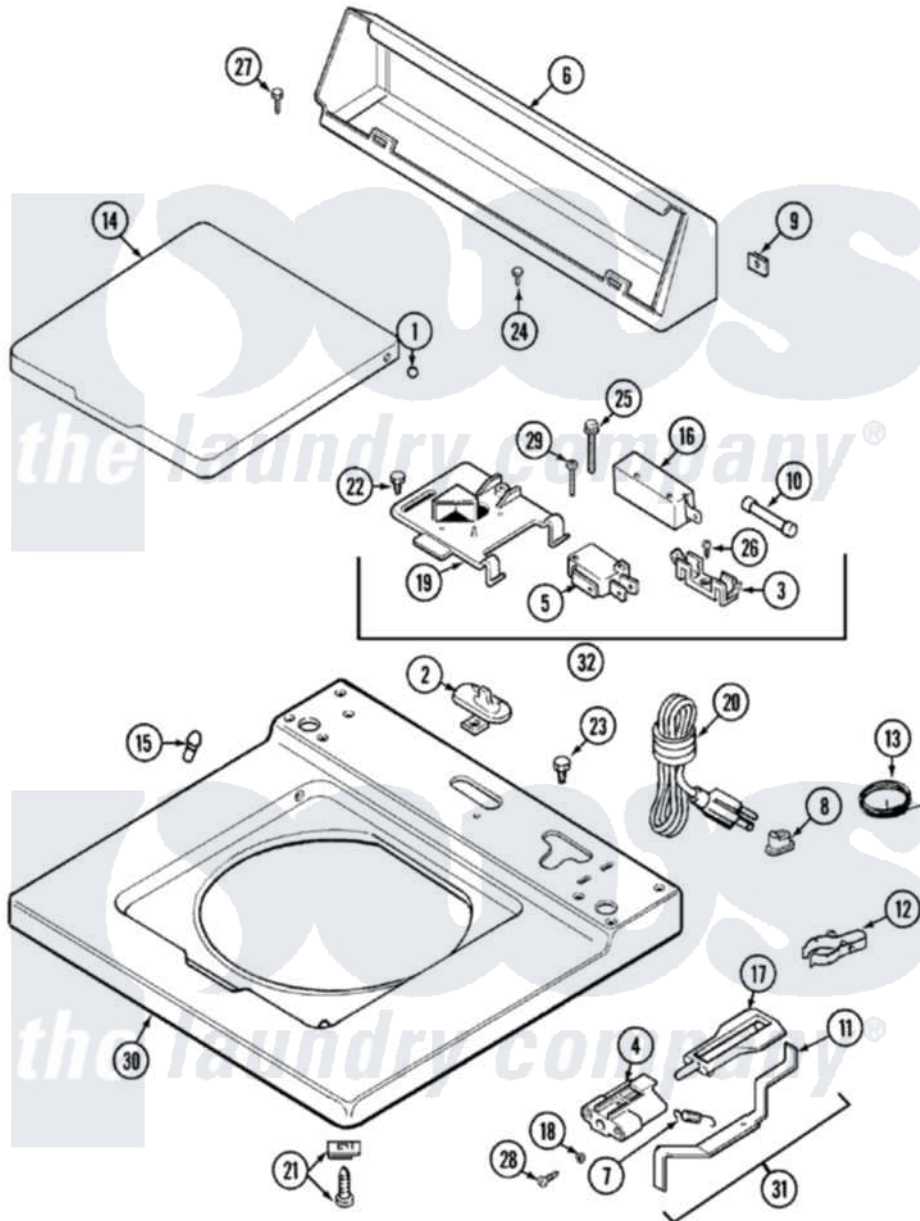

Maytag LAT8504AAL 05 - TOP

Maytag [Residential Maytag LAT8504AAL Washer Parts](#) Parts Diagram 05 - TOP
 Click on the part number to view part

Item	Original Part Number	Replaced By	Status	Part Description
1	211726			Hinge, Ball Lid
2	207159	489355		Screw, 8 X 1/2
"	22001298			Cap, Top Cover
3	207167			Block, Fuse
4	216256		Not Available	BRACKET, UNBALANCE
5	207166			Switch, Check
6	205635L		Not Available	CONSOLE (ALM)
7	213720			Spring, Lid Switch
8	211881			Grommet, Cord Part Not Used-Gas Models Only
9	215075			Fastener, Control Panel To Console
10	207168	22001682		Switch Assembly, Lid W/4amp Fuse
11	22001136			Lever, Unbalance
12	301548			Clamp, Ground Wire
13	311155			Ground Wire And Clamp

14	22001029		Not Available	LID (CANADA-ALM)---NA
"	22001207		Not Available	LID W/LEGEND (ALM)---NA
15	212716			Bumper, Lid
16	205415	279347		Switch-Lid
17	216255			Plunger, Lid Switch
18	211500			Washer, Bracket To Top Cover
19	Y215699	22001678		Bracket, Switch And Fuse
20	208194	22003062		Cord, Power
21	204445			Screw And Fastener Assembly
22	207159	489355		Screw, 8 X 1/2
23	315483	3370225		Screw
24	216423	3370225		Screw
25	213501			Screw, No.6-20 X 1-1/8 Inch
26	Y311711			Screw, Fuse Block
27	Y313559			Screw
28	910182	25-7809		Screw, No.6-20 1/2 Flthd Torx
29	22001352			Screw, Check Switch
30	22001118		Not Available	TOP, MAIN (ALM)---NA
31	22001311			Unbalance Lever Assembly
32	207176	22001682		Switch Assembly, Lid W/4amp Fuse