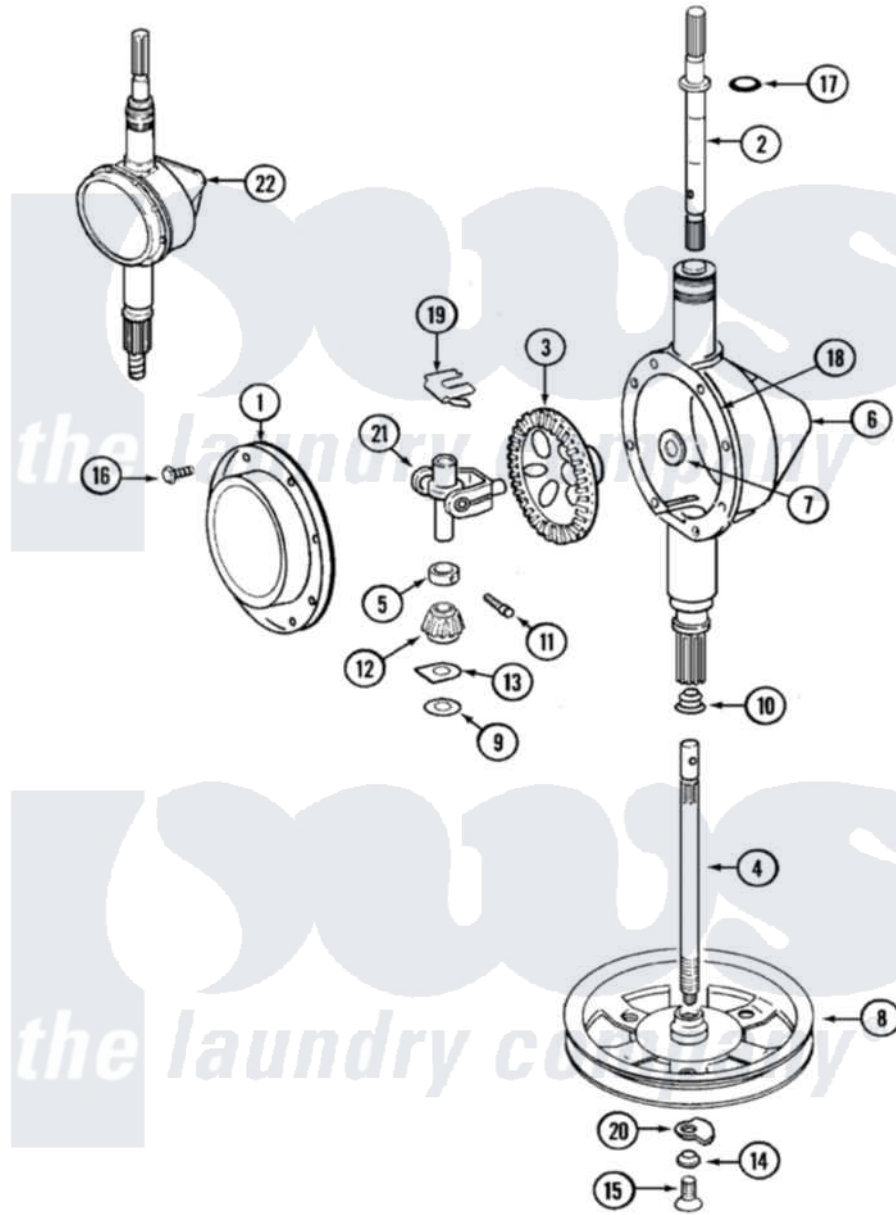

Maytag LAT8504AAL 06 - TRANSMISSION

Maytag Residential Maytag LAT8504AAL Washer Parts Parts Diagram 06 - TRANSMISSION
 Click on the part number to view part

Item	Original Part Number	Replaced By	Status	Part Description
1	206628			Cover, Transmission
2	207153	6-2097820		Kit- Shaft
3	206713	6-2067130		Gear- Beve
4	215410	12001450		Ctr Shaft W/Collar Andkeeper- Dp
5	215415		Not Available	COLLAR, LOWER
6	206624	6-2097750		Trans Dee
7	215394			Washer, Bevel Gear
8	211059	6-2301530		Pulley
9	211483	6-2114830		Washer- SP
10	206602	207843		Lip Seal Repair Kit
11	Y206629			Pin, Collar
12	215401	W10221114		Pinion
13	215395			Plate, Clutch
14	211090	22003555		Washer, Stop Lug
15	211375	681582		Screw
				SCREW, TRANSMISSION

16	215417	Not Available	SCREW, TRANSMISSION COVER
17	210690		Seal, Rubber
18	Y058700	675652	Adhesive
19	215581		Spring, Agitator Shaft
20	211089		Lug, Stop Pulley
21	206685	6-2066850	Yoke
22	206707	6-2097750	Trans Dee