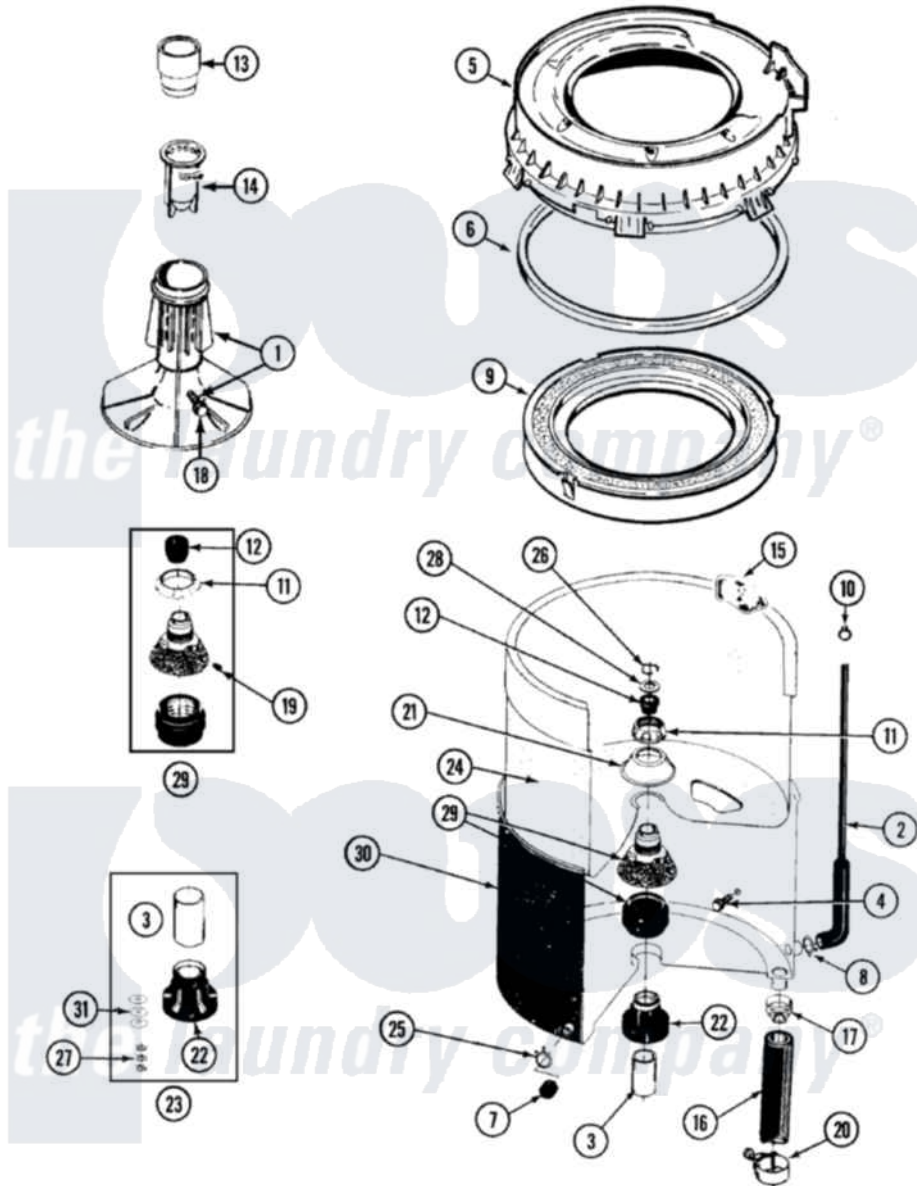

# Maytag LAT8504AAL 07 - TUB

Maytag [Residential Maytag LAT8504AAL Washer Parts](#) Parts Diagram 07 - TUB  
 Click on the part number to view part

Item	Original Part Number	Replaced By	Status	Part Description
1	<a href="#">207228</a>			Agitator W/Lock Screw
2	22001036	<a href="#">22001619</a>		Tube, Water Level Switch
3	<a href="#">211130</a>			Bearing Liner, Tub Bearing
4	200744	<a href="#">W10175939</a>		Bolt
"	205254	<a href="#">W10175938</a>		Bolt
5	<a href="#">22001299</a>			Tub Cover And Gasket Assembly
6	Y22001201	<a href="#">22001007</a>		Gasket, Cover To Tub
7	<a href="#">214725</a>			Cap For Spout-Outer Tub
8	<a href="#">211641</a>			Clamp, 1-1/16"
9	<a href="#">22001142</a>			Ring, Balance
10	410296	<a href="#">596669</a>		Clamp, Manifold
11	211047	<a href="#">6-2110472</a>		Nut- Clamp
12	Y0A4298	<a href="#">6-0A57420</a>		Seal- Agitator
13	<a href="#">22001295</a>			Housing, Dispenser
14	<a href="#">22001294</a>			Cup, Dispensing
15	<a href="#">207219</a>			Filter, Self-Cleaning

16	<a href="#">213045</a>		Hose, Outer Tub Part Not Used
17	201011	<a href="#">285655</a>	Clamp, Hose
18	206478		Not Available
19	211618	<a href="#">22001423</a>	Set Screw, Mounting Stem
20	202574	<a href="#">3367052</a>	Clamp, Hose
21	<a href="#">211210</a>		Washer, Clamping Nut
22	200824	<a href="#">6-2040130</a>	Tub Bearin
23	204013	<a href="#">6-2040130</a>	Tub Bearin
24	<a href="#">22001139</a>		Tub, Inner
25	214739	<a href="#">596669</a>	Clamp, Manifold
26	<a href="#">Y015667</a>		Retaining Ring
27	<a href="#">Y054867</a>		Washer, Lock
28	<a href="#">Y015666</a>		Washer, Retaining -
29	204012	<a href="#">6-2095720</a>	Mounting S
30	22001114		Not Available
31	<a href="#">211100</a>		TUB, OUTER (EX. LARGE)
			Washer, Outer Tub