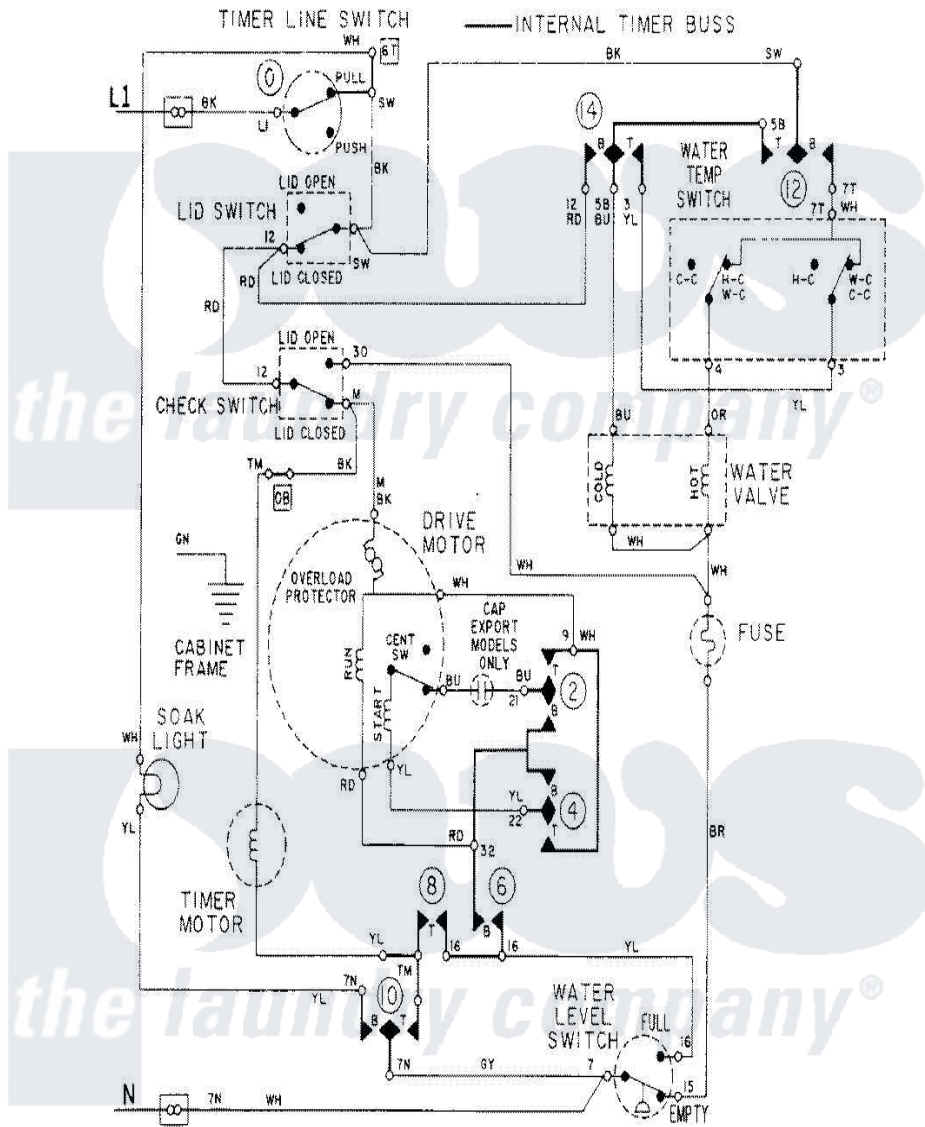

# Maytag LAT8504AAL 08 - WIRING INFORMATION

Maytag Residential Maytag LAT8504AAL Washer Parts Parts Diagram 08 - WIRING INFORMATION  
 Click on the part number to view part

Item	Original Part Number	Replaced By	Status	Part Description
NI	15001276		Not Available	WIRING INFORMATION