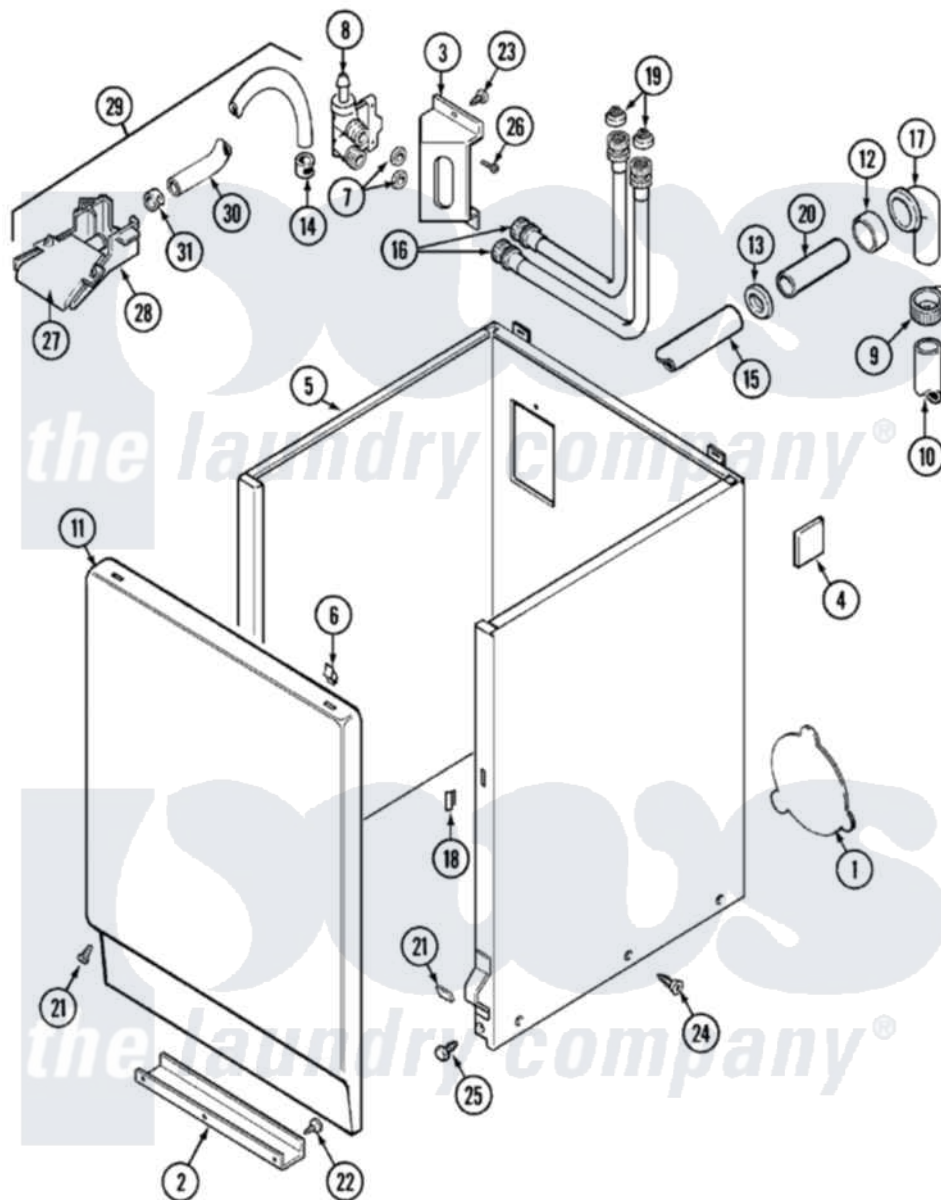

## Maytag LAT8504AAM 02 - CABINET (LAT8504AAM & LAT3914AAM)

Maytag [Residential Maytag LAT8504AAM Washer Parts](#) Parts Diagram 02 - CABINET (LAT8504AAM & LAT3914AAM)  
 Click on the part number to view part

Item	Original Part Number	Replaced By	Status	Part Description
1	211294	<a href="#">90767</a>		Screw, 8A X 3/8 HeX Washer Head Tapping
"	211878		Not Available	PLATE, ACCESS
2	<a href="#">213846</a>			Guard, Belt
3	214812	<a href="#">22002361</a>		Bracket, Water Valve
4	<a href="#">215058</a>			Pad, Cabinet Bumper
5	<a href="#">22001303</a>			Cabinet ---NA
6	212982	<a href="#">22001650</a>		Fastener, Spring
7	<a href="#">Y013783</a>			Washer, Inlet Hose
8	214337	<a href="#">96160</a>		Screen
"	<a href="#">22001274</a>			Valve, Water
9	200908	<a href="#">285655</a>		Clamp, Hose
10	<a href="#">216017</a>			Hose, Drain
"	<a href="#">Y059149</a>			(7/8" I.D. CARTON OF 50 FT.)
11	33001221	<a href="#">22001817</a>		Sheet, Sound Damper
"	216078L		Not Available	PANEL, FRONT (ALM) SUB