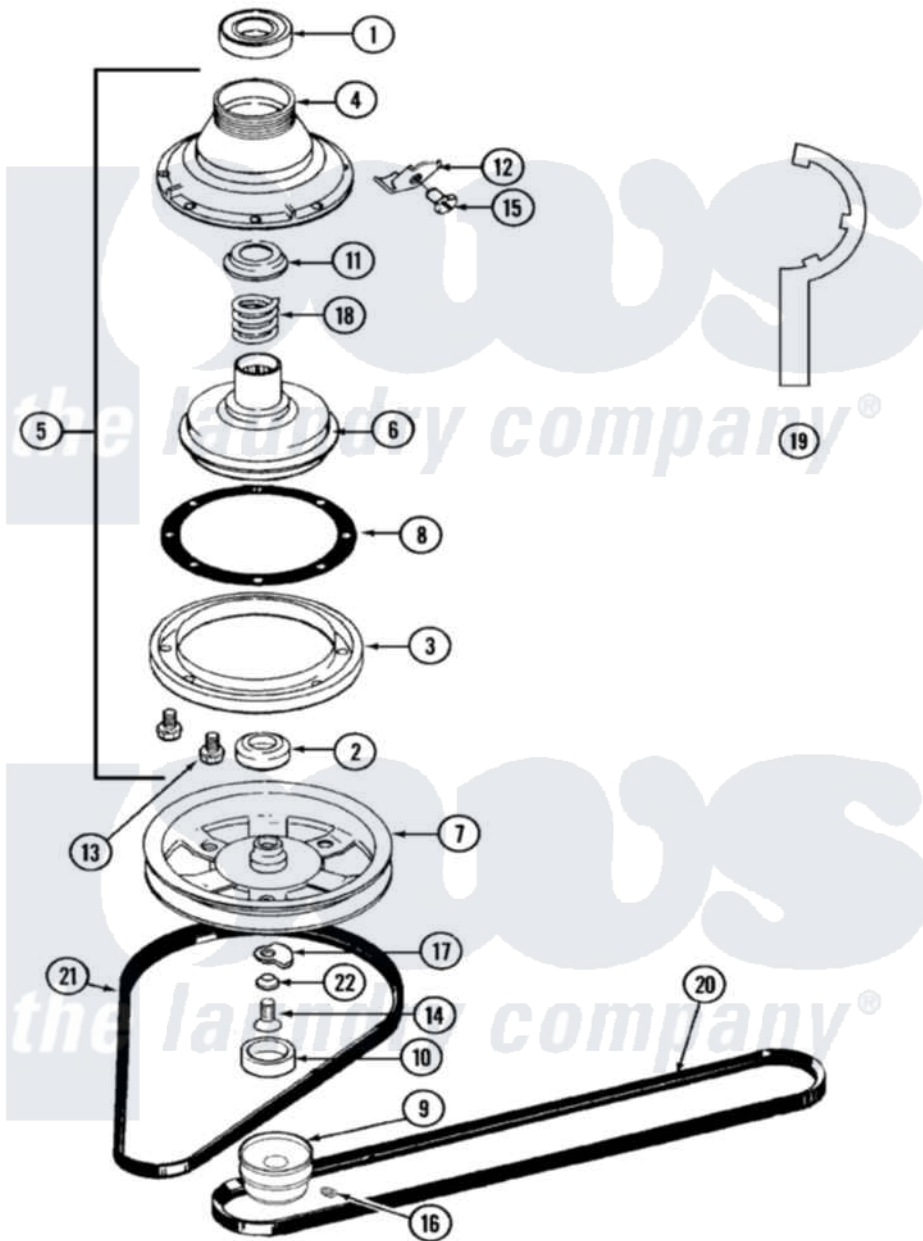

Maytag LAT8504AAM 03 - CLUTCH, BRAKE & BELTS (LAT8504AAM & LAT

Maytag Residential Maytag LAT8504AAM Washer Parts Parts Diagram 03 - CLUTCH, BRAKE & BELTS (LAT8504AAM & LAT

Click on the part number to view part

Item	Original Part Number	Replaced By	Status	Part Description
1	Y200720	22003441		Bearing, Rear
2	200835			Bearing, Brake Rotor
3	211043	6-2011900		Brake Asse
4	211045	6-2011900		Brake Asse
5	201190	6-2011900		Brake Asse
6	201126	6-2011900		Brake Asse
7	211059	6-2301530		Pulley
8	211042	6-2011900		Brake Asse
9	200816	6-2008160		Pulley- MO
10	211038		Not Available	CAP, OIL RETAINER
11	211039	6-2011900		Brake Asse
12	213325			Clip, Retaining
13	211000			SCREW, BRAKE DRUM (HEX HEAD)
14	211375	681582		Screw

15	213326		Bolt, Sems Retaining Clip
16	Y053241		Set Screw, Motor Pulley
17	211089		Lug, Stop Pulley
18	211041	6-2011900	Brake Asse
19	Y038315	038315	Tool
20	211124		Part Not Used
21	211125		V Belt, DiVe Pulley
22	211090	22003555	Washer, Stop Lug