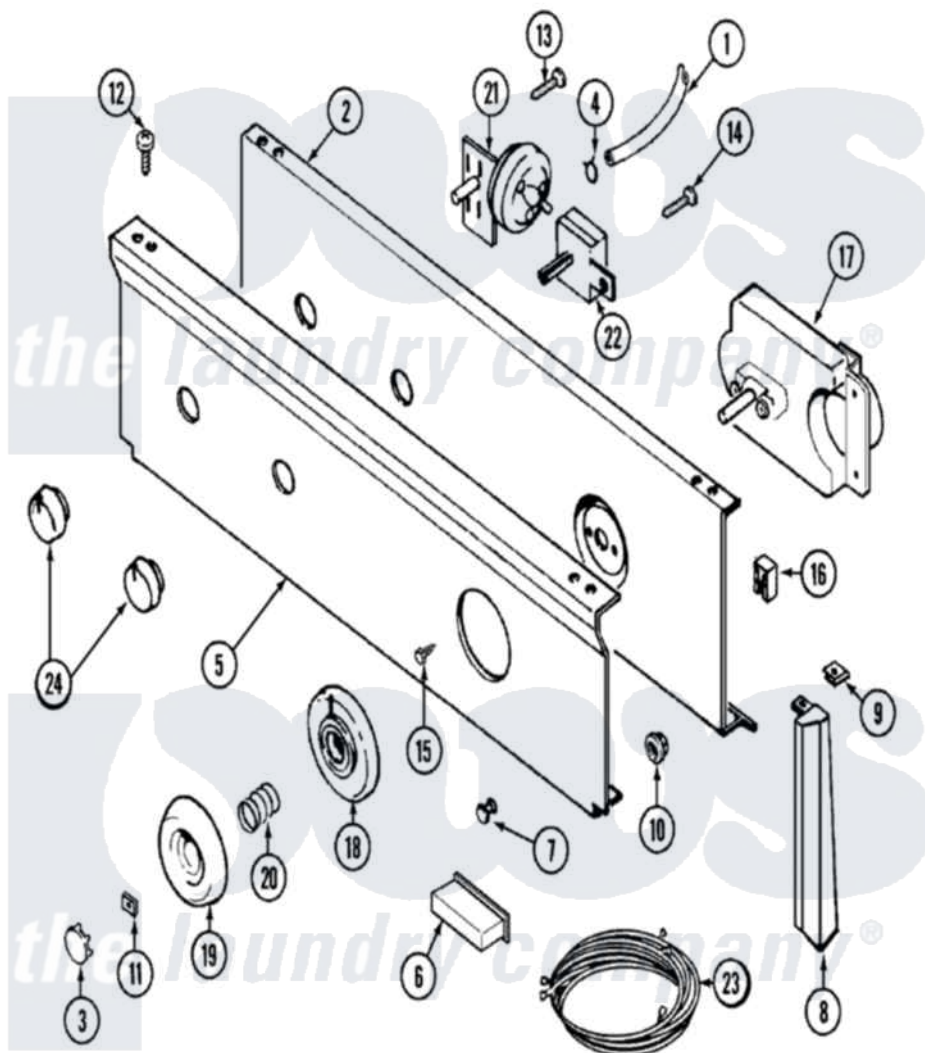

# Maytag LAT8504AAM 04 - CONTROL PANEL (LAT8504AAM & LAT3914AAM)

Maytag Residential Maytag LAT8504AAM Washer Parts Parts Diagram 04 - CONTROL PANEL (LAT8504AAM & LAT3914AAM)

[Click on the part number to view part](#)

Item	Original Part Number	Replaced By	Status	Part Description
1	22001036	<a href="#">22001619</a>		Tube, Water Level Switch
2	315483	<a href="#">3370225</a>		Screw
"	<a href="#">204807</a>			Ground Wire, Supp. Plte To Top Cover
"	<a href="#">22001132</a>			Plate, Support
3	216424		Not Available	CAP, KNOB (ALM)
4	410296	<a href="#">596669</a>		Clamp, Manifold
5	22001478		Not Available	PANEL, CONTROL (ALM)
6	<a href="#">214897</a>			Pad, Control Panel
7	22001215	<a href="#">7730P011-60</a>		Lens, Indicator Light
8	<a href="#">22001567</a>			Cap, End
"	22001566	<a href="#">22001293</a>		End Cap, Control Panel
"	<a href="#">22001293</a>			End Cap, Control Panel
9	<a href="#">214894</a>			Fastener, End Cap
10	<a href="#">214872</a>			Palnut, End Cap Note: Nut,

10	<a href="#">214972</a>		Lamp Holder
11	<a href="#">211605</a>		Bezel, Timer Dial
12	<a href="#">210932</a>		Screw, No.8 X 9/16 Ctsk Note: Screw, Inlet Duct
13	211168	<a href="#">W10139210</a>	Screw, 8-18 X 5/16
14	211168	<a href="#">W10139210</a>	Screw, 8-18 X 5/16
15	<a href="#">216412</a>		Screw, Bracket To Timer
16	<a href="#">903115</a>		Lock Light
17	<a href="#">22001025</a>		Timer RPR
18	22001266	Not Available	BEZEL, TIMER KNOB (ALM)
19	22001199	Not Available	KNOB ASSY. (ALM)
20	<a href="#">211065</a>		Spring, Index Wheel
21	<a href="#">208202</a>		Switch, Pressure
22	208283	Not Available	SWITCH, WATER TEMPERATURE
23	<a href="#">22001317</a>		Wire Harness, Main
24	22001269	Not Available	KNOB ASSY. (ALM)
25	<a href="#">22001103</a>		Manual, Use And Care
"	16000327	Not Available	GUIDE, QUICK REF. - MAYTAG