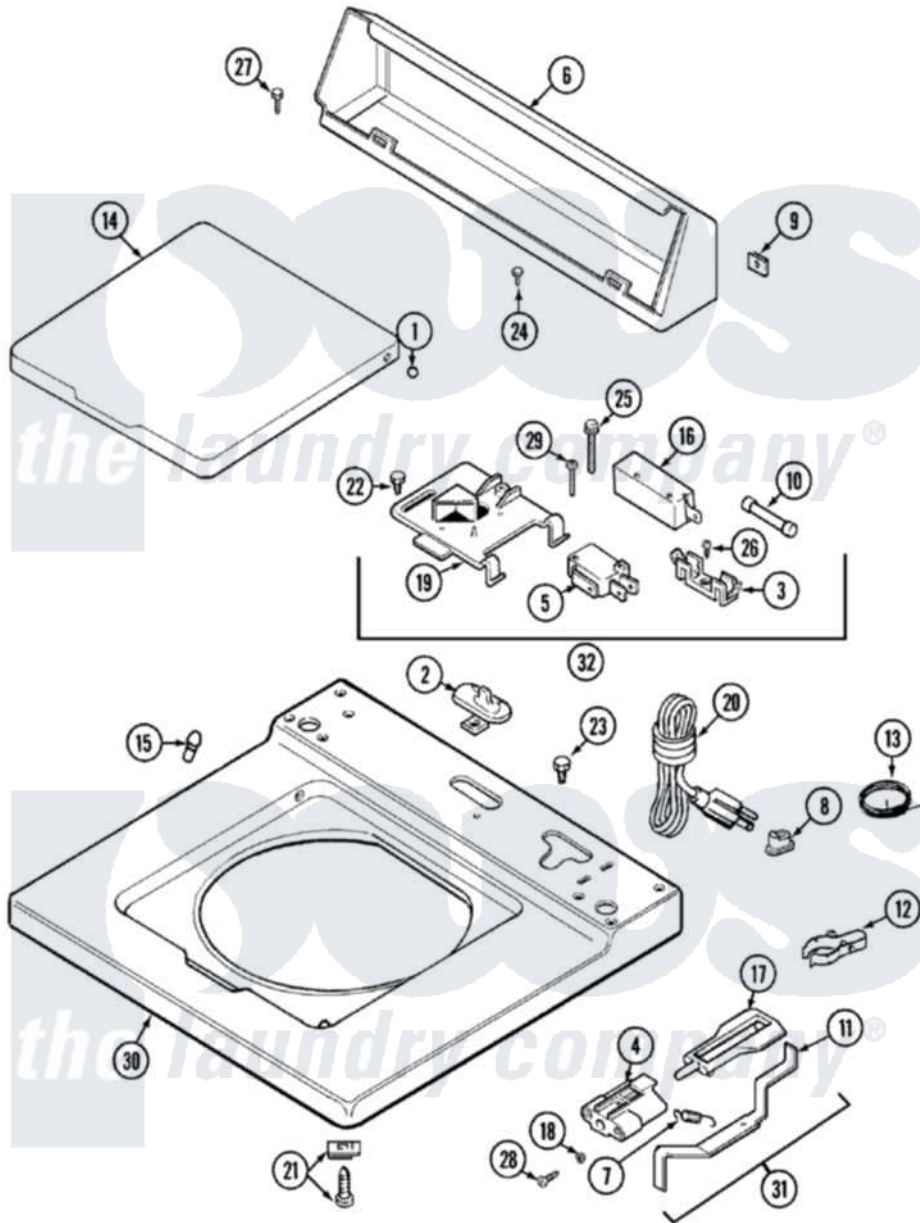

Maytag LAT8504AAM 05 - TOP (LAT8504AAM & LAT3914AAM)

Maytag Residential Maytag LAT8504AAM Washer Parts Parts Diagram 05 - TOP (LAT8504AAM & LAT3914AAM)
 Click on the part number to view part

Item	Original Part Number	Replaced By	Status	Part Description
1	211726			Hinge, Ball Lid
2	207159	489355		Screw, 8 X 1/2
"	22001298			Cap, Top Cover
3	207167			Block, Fuse
4	216256		Not Available	BRACKET, UNBALANCE
5	207166			Switch, Check
6	205635L		Not Available	CONSOLE (ALM)
7	213720			Spring, Lid Switch
8	211881			Grommet, Cord Part Not Used-Gas Models Only
9	215075			Fastener, Control Panel To Console
10	207168	22001682		Switch Assembly, Lid W/4amp Fuse
11	22001136			Lever, Unbalance
12	301548			Clamp, Ground Wire
13	311155			Ground Wire And Clamp

14	22001029		Not Available	LID (CANADA-ALM)---NA
"	22001207		Not Available	LID W/LEGEND (ALM)---NA
15	212716			Bumper, Lid
16	205415	279347		Switch-Lid
17	216255			Plunger, Lid Switch
18	211500			Washer, Bracket To Top Cover
19	Y215699	22001678		Bracket, Switch And Fuse
20	208194	22003062		Cord, Power
21	204445			Screw And Fastener Assembly
22	207159	489355		Screw, 8 X 1/2
23	315483	3370225		Screw
24	216423	3370225		Screw
25	213501			Screw, No.6-20 X 1-1/8 Inch
26	Y311711			Screw, Fuse Block
27	Y313559			Screw
28	910182	25-7809		Screw, No.6-20 1/2 Flthd Torx
29	22001352			Screw, Check Switch
30	22001118		Not Available	TOP, MAIN (ALM)---NA
31	22001311			Unbalance Lever Assembly
32	207176	22001682		Switch Assembly, Lid W/4amp Fuse