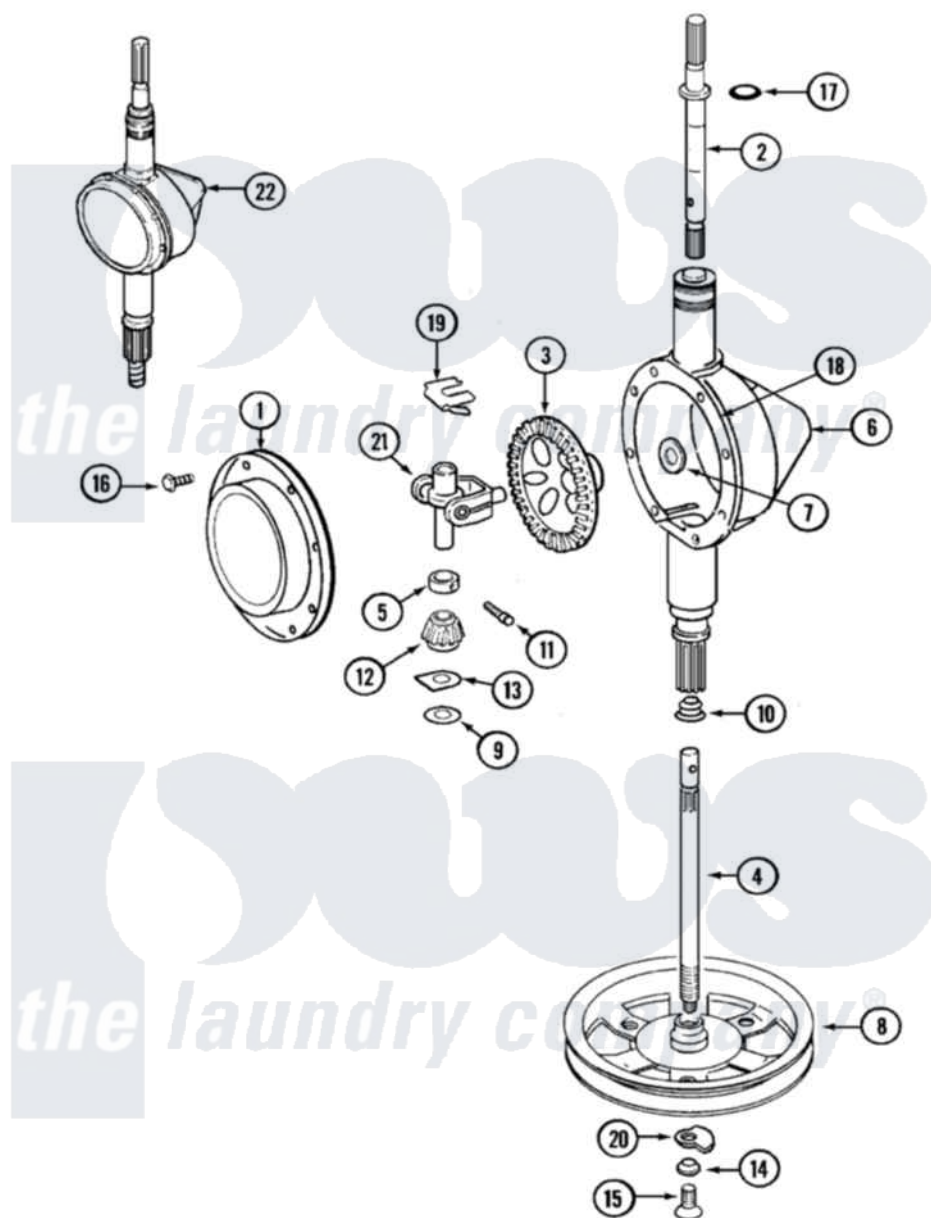

Maytag LAT8504AAM 06 - TRANSMISSION (LAT8504AAM & LAT3914AAM)

Maytag Residential Maytag LAT8504AAM Washer Parts Parts Diagram 06 - TRANSMISSION (LAT8504AAM & LAT3914AAM)

Click on the part number to view part

Item	Original Part Number	Replaced By	Status	Part Description
1	206628			Cover, Transmission
2	207153	6-2097820		Kit- Shaft
3	206713	6-2067130		Gear- Beve
4	215410	12001450		Ctr Shaft W/Collar Andkeeper-Dp
5	215415		Not Available	COLLAR, LOWER
6	206624	6-2097750		Trans Dee
7	215394			Washer, Bevel Gear
8	211059	6-2301530		Pulley
9	211483	6-2114830		Washer- SP
10	206602	207843		Lip Seal Repair Kit
11	Y206629			Pin, Collar
12	215401	W10221114		Pinion
13	215395			Plate, Clutch
14	211090	22003555		Washer, Stop Lug

15	211375	681582	Screw
16	215417	Not Available	SCREW, TRANSMISSION COVER
17	210690		Seal, Rubber
18	Y058700	675652	Adhesive
19	215581		Spring, Agitator Shaft
20	211089		Lug, Stop Pulley
21	206685	6-2066850	Yoke
22	206707	6-2097750	Trans Dee