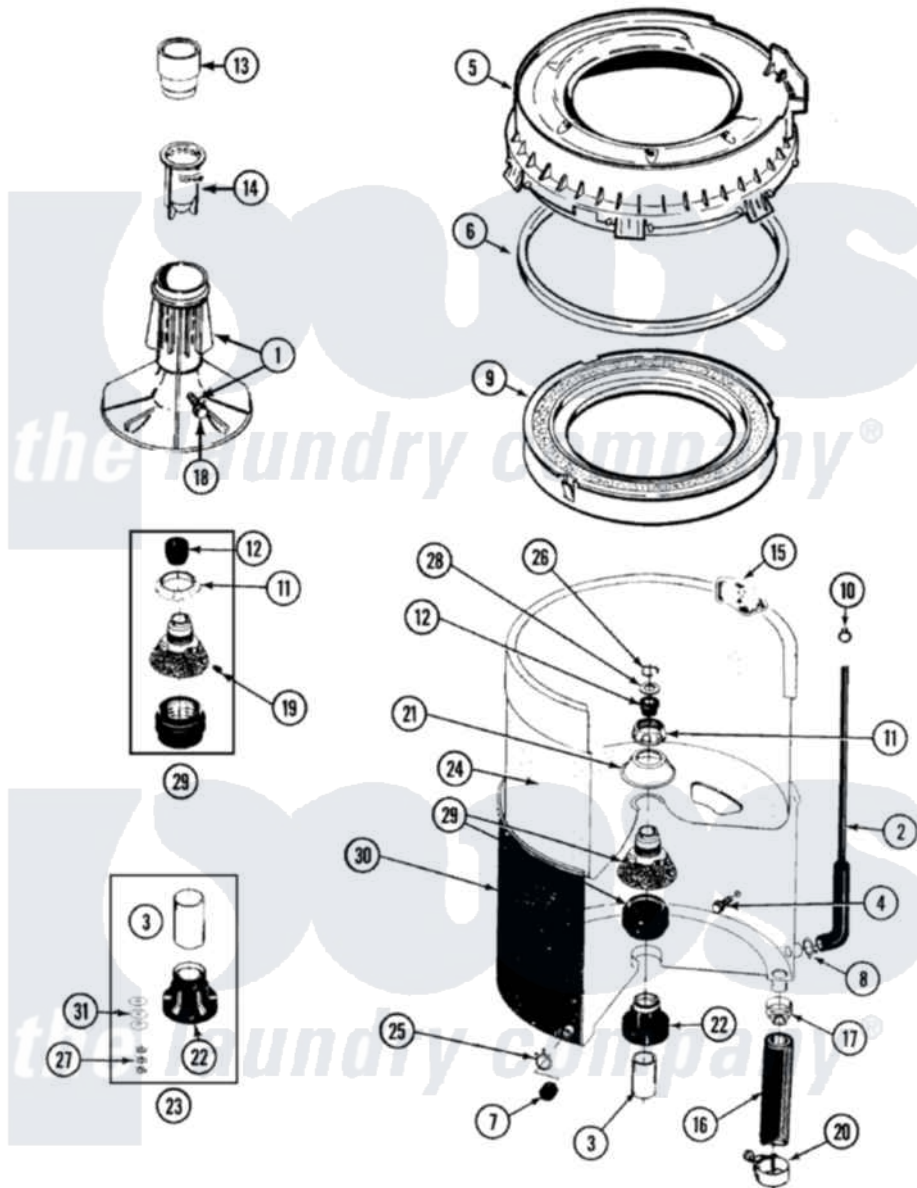

# Maytag LAT8504AAM 07 - TUB (LAT8504AAM & LAT3914AAM)

Maytag Residential Maytag LAT8504AAM Washer Parts Parts Diagram 07 - TUB (LAT8504AAM & LAT3914AAM)  
 Click on the part number to view part

Item	Original Part Number	Replaced By	Status	Part Description
1	<a href="#">207228</a>			Agitator W/Lock Screw
2	22001036	<a href="#">22001619</a>		Tube, Water Level Switch
3	<a href="#">211130</a>			Bearing Liner, Tub Bearing
4	200744	<a href="#">W10175939</a>		Bolt
"	205254	<a href="#">W10175938</a>		Bolt
5	<a href="#">22001299</a>			Tub Cover And Gasket Assembly
6	Y22001201	<a href="#">22001007</a>		Gasket, Cover To Tub
7	<a href="#">214725</a>			Cap For Spout-Outer Tub
8	<a href="#">211641</a>			Clamp, 1-1/16"
9	<a href="#">22001142</a>			Ring, Balance
10	410296	<a href="#">596669</a>		Clamp, Manifold
11	211047	<a href="#">6-2110472</a>		Nut- Clamp
12	Y0A4298	<a href="#">6-0A57420</a>		Seal- Agitator
13	<a href="#">22001295</a>			Housing, Dispenser
14	<a href="#">22001294</a>			Cup, Dispensing
15	<a href="#">207219</a>			Filter, Self-Cleaning

16	<a href="#">213045</a>		Hose, Outer Tub Part Not Used
17	201011	<a href="#">285655</a>	Clamp, Hose
18	206478		Not Available
19	211618	<a href="#">22001423</a>	Set Screw, Mounting Stem
20	202574	<a href="#">3367052</a>	Clamp, Hose
21	<a href="#">211210</a>		Washer, Clamping Nut
22	200824	<a href="#">6-2040130</a>	Tub Bearin
23	204013	<a href="#">6-2040130</a>	Tub Bearin
24	<a href="#">22001139</a>		Tub, Inner
25	214739	<a href="#">596669</a>	Clamp, Manifold
26	<a href="#">Y015667</a>		Retaining Ring
27	<a href="#">Y054867</a>		Washer, Lock
28	<a href="#">Y015666</a>		Washer, Retaining -
29	204012	<a href="#">6-2095720</a>	Mounting S
30	22001114		Not Available
31	<a href="#">211100</a>		TUB, OUTER (EX. LARGE)
			Washer, Outer Tub