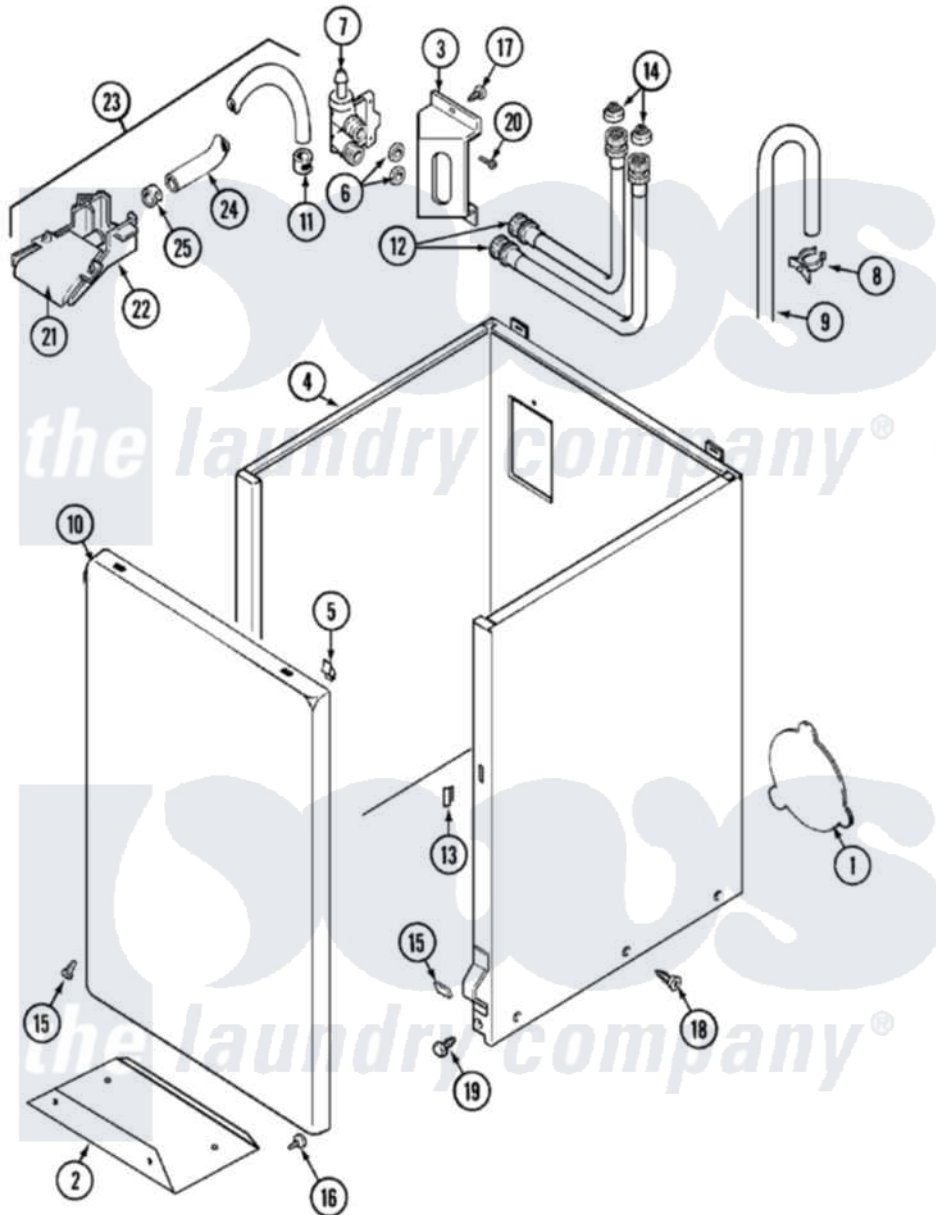

Maytag LAT8506AAE 02 - CABINET

Maytag [Residential Maytag LAT8506AAE Washer Parts](#) Parts Diagram 02 - CABINET
 Click on the part number to view part

Item	Original Part Number	Replaced By	Status	Part Description
1	211294	90767		Screw, 8A X 3/8 HeX Washer Head Tapping
"	211878		Not Available	PLATE, ACCESS
"	22001683	22002924		Plate, Access
2	213846			Guard, Belt
3	214812	22002361		Bracket, Water Valve
"	22002361			Bracket, Water Valve
4	22001302	22004425		Cabinet White Aspack
"	22002379	22004425		Cabinet White Aspack
5	22001650			Fastener, Spring
6	Y013783			Washer, Inlet Hose
7	214337	96160		Screen
"	22002360			Valve, Water
"	22001274			Valve, Water
8	22001815	22002765		Clip, Hose
9	22001816			Hose, Drain
10	22001817			Sheet, Sound Damper

"	22001803		Not Available	PANEL, FRONT (WHT)
"	22002366		Not Available	PANEL, FRONT (WHT)
11	216169	596669		Clamp, Manifold
12	202860			Inlet Hose Assembly
13	214376	22002331		Spacer, Front Panel
14	200961	12001413		Strainer And Washer Kit
15	22001995			Screw Note: Screw, Tumbler Front And Shroud
"	22002377			Clip, Retainer
"	12001341			Screw And Fastener Kit
"	22002378	27001200		Screw
"	22002376			Clip
16	211294	90767		Screw, 8A X 3/8 HeX Washer Head Tapping
17	22002372			Screw
"	212276	W10116760		Screw
18	213007			Xfor Cabinet See Cabinet, Back
19	213122	27001200		Screw
"	213121	3400111		Screw, 12-14 X 5/8
20	Y313561			Screw----NA
21	22001187			Injector
22	22001186			Injector
23	22001304			Water Injector Assembly
24	22001190			Hose, Injector
25	216169	596669		Clamp, Manifold
26	22001972			Clip, Cabinet