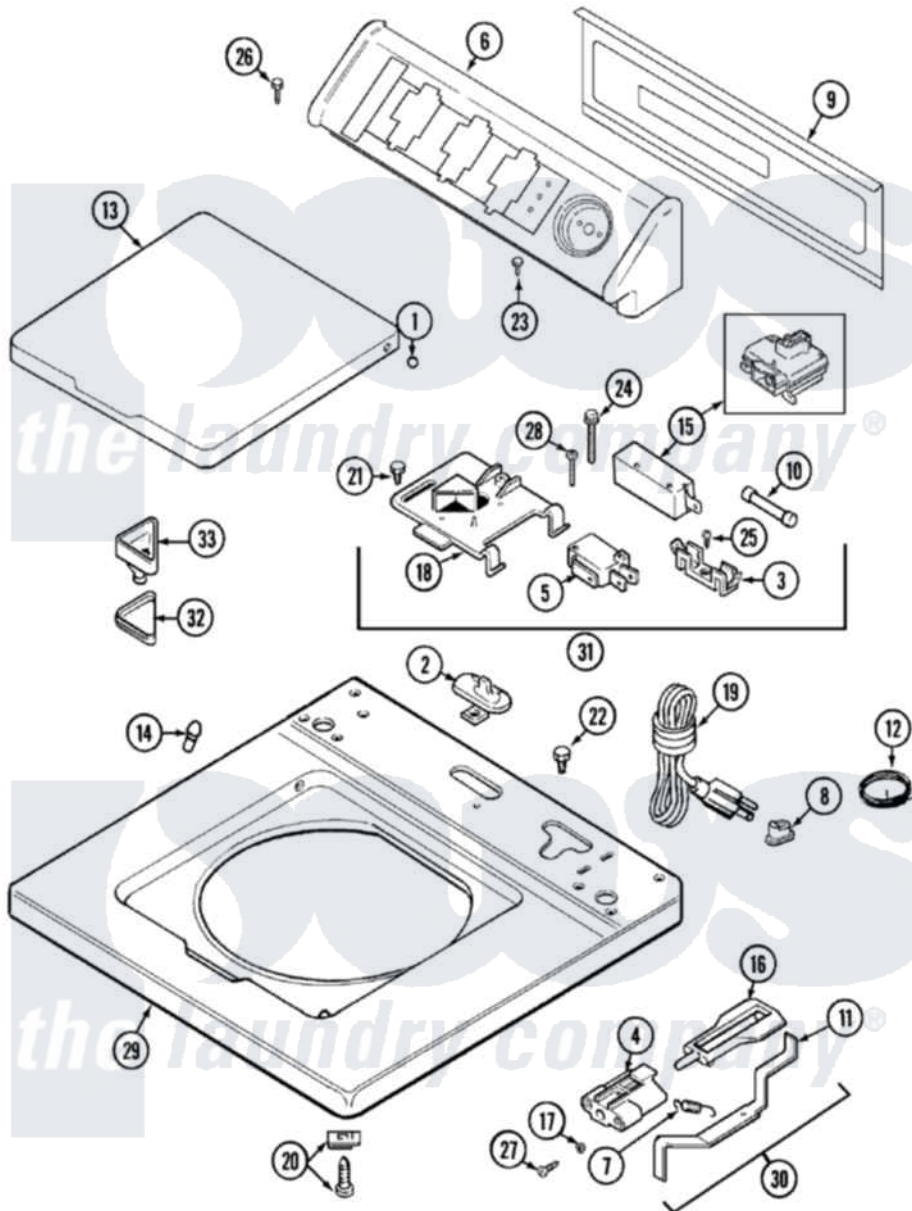

Maytag LAT8506AAE 05 - TOP

Maytag [Residential Maytag LAT8506AAE Washer Parts](#) Parts Diagram 05 - TOP
 Click on the part number to view part

Item	Original Part Number	Replaced By	Status	Part Description
1	211726			Hinge, Ball Lid
2	22001298			Cap, Top Cover
"	207159	489355		Screw, 8 X 1/2
3	207167			Block, Fuse
"	W10124350		Not Available	NOT REQUIRED PART OR SEE NOTE
4	22002135			Bracket, Unbalance
"	22001645		Not Available	BRACKET, UNBALANCE---NA
5	W10124350		Not Available	NOT REQUIRED PART OR SEE NOTE
"	207166			Switch, Check
6	22001670			Console
7	213720			Spring, Lid Switch
8	211881			Grommet, Cord Part Not Used-Gas Models Only
9	22001662	8534058		Screw
"	216423	3370225		Screw

"	22001814		Back Panel, Console
10	22001673	22001682	Switch Assembly, Lid W/4amp Fuse
"	W10124350		Not Available NOT REQUIRED PART OR SEE NOTE
11	22001672		Lever, Unbalance
"	22001968		Lever, Unbalance
12	Y705026	3370225	Screw
"	22001654		Wire, Ground
13	22001674	22001893	Lid
"	22001676	22001893	Lid
14	212716		Bumper, Lid
15	22001967	12001908	Switch-Lid
"	205415	279347	Switch-Lid
16	216255		Plunger, Lid Switch
17	211500		Washer, Bracket To Top Cover
18	W10124350		Not Available NOT REQUIRED PART OR SEE NOTE
"	22001678		Bracket, Switch And Fuse
19	208194	22003062	Cord, Power
20	22001402	214354	Screw, Top Cover To Cabnt.
21	207159	489355	Screw, 8 X 1/2
22	Y705026	3370225	Screw
23	216423	3370225	Screw
24	213501		Screw, No.6-20 X 1-1/8 Inch
25	Y311711		Screw, Fuse Block
26	216423	3370225	Screw
27	22001600	25-7809	Screw, No.6-20 1/2 Flthd Torx
28	22001352		Screw, Check Switch
29	22001781	22002145	Cover Assembly, Top
30	22001681		Unbalance Lever Assembly
"	22001969		Unbalance Lever Assembly
31	W10124350		Not Available NOT REQUIRED PART OR SEE NOTE
"	22001682		Switch Assembly, Lid W/4amp Fuse
32	215374		Not Available GASKET FOR BLEACH CUP
33	22001006		Cup, Bleach