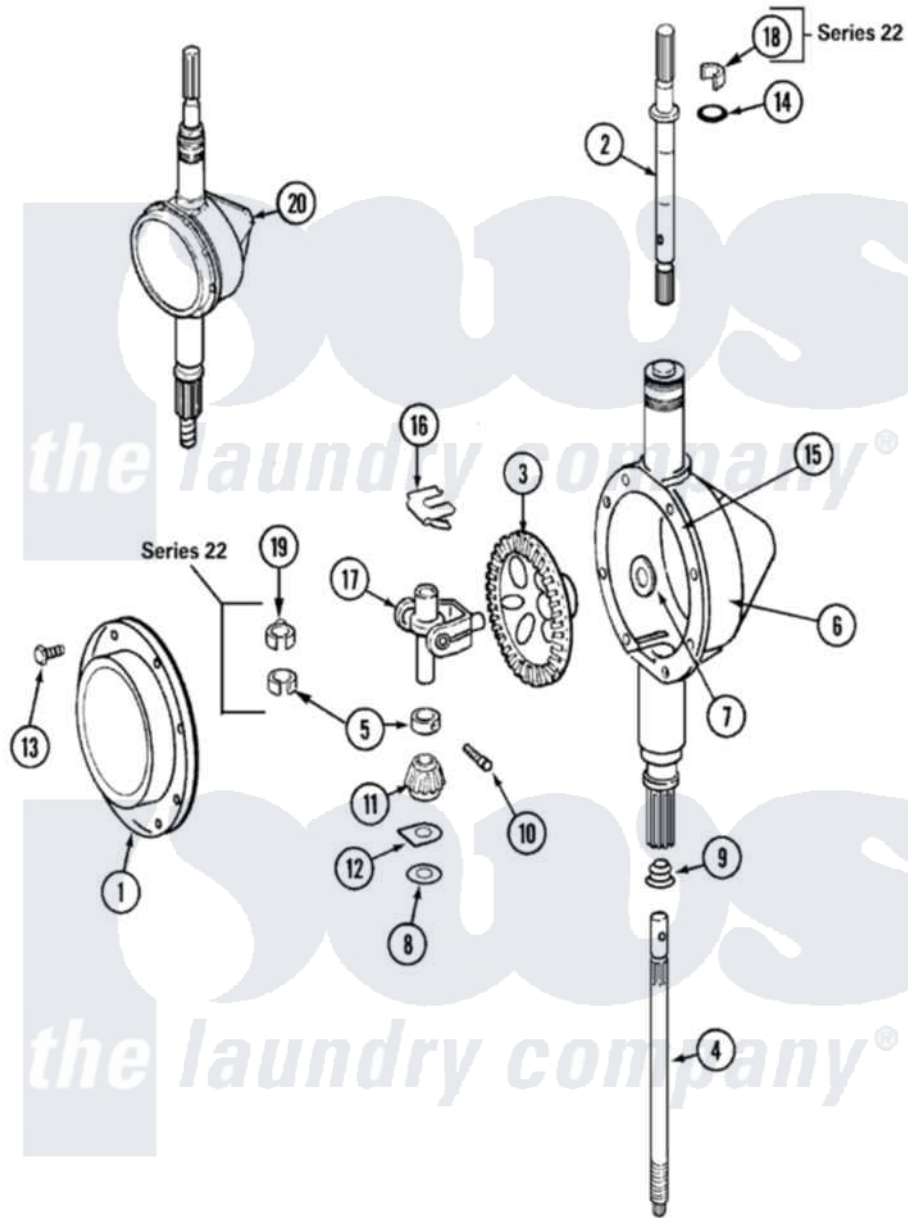

Maytag LAT8506AAE 06 - TRANSMISSION

Maytag [Residential Maytag LAT8506AAE Washer Parts](#) Parts Diagram 06 - TRANSMISSION
 Click on the part number to view part

Item	Original Part Number	Replaced By	Status	Part Description
1	206628			Cover, Transmission
2	22002415	6-2168983		Shaft- Agi
"	207153	6-2097820		Kit- Shaft
3	206713	6-2067130		Gear- Beve
4	22002342	6-2300050		Shaft- Cen
"	215410	12001450		Ctr Shaft W/Collar Andkeeper- Dp
5	22002353			Collar, Center Shaft
"	215415		Not Available	COLLAR, LOWER
6	22002416	6-2300100		Assembly-
"	206624	6-2097750		Trans Dee
7	215394			Washer, Bevel Gear
8	211483	6-2114830		Washer- SP
9	206602	207843		Lip Seal Repair Kit
10	Y206629			Pin, Collar
"	W10124350		Not Available	NOT REQUIRED PART OR SEE NOTE

11	215401	W10221114		Pinion
12	215395			Plate, Clutch
13	215417		Not Available	SCREW, TRANSMISSION COVER
"	215417		Not Available	SCREW, TRANSMISSION COVER
14	22002417			O-Ring AgitatOr Shaft
"	210690			Seal, Rubber
15	Y058700	675652		Adhesive
16	215581			Spring, Agitator Shaft
"	W10124350		Not Available	NOT REQUIRED PART OR SEE NOTE
17	206685	6-2066850		Yoke
18	22002340			Collar, Agitator Shaft
19	22002341			Collar, Lower Plastic Keeper
20	206707	6-2097750		Trans Dee
"	22002126	6-2097750		Trans Dee