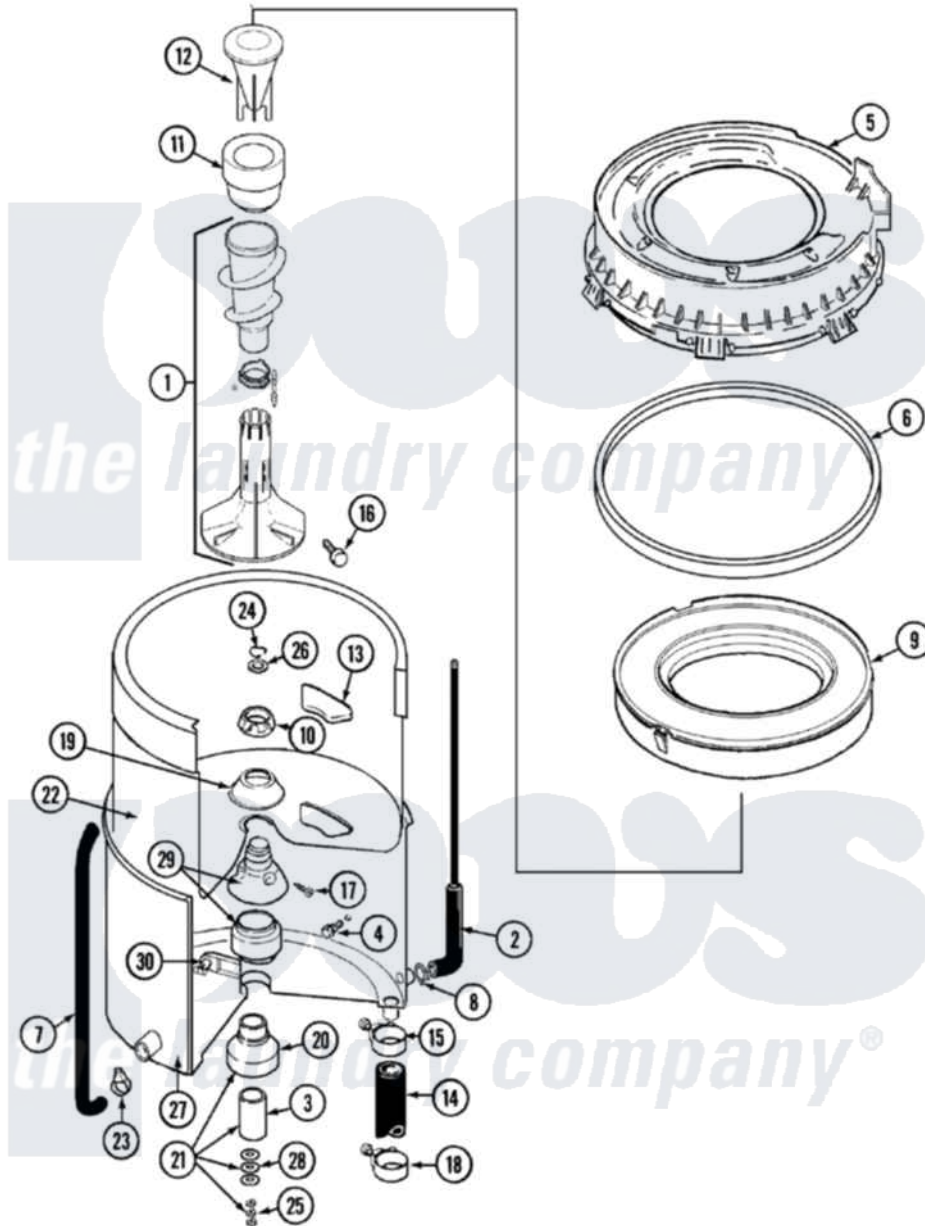

# Maytag LAT8506AAE 07 - TUB

Maytag [Residential Maytag LAT8506AAE Washer Parts](#) Parts Diagram 07 - TUB  
 Click on the part number to view part

Item	Original Part Number	Replaced By	Status	Part Description
1	<a href="#">22001821</a>			Agitator Auger And Base Assembly
2	22001036	<a href="#">22001619</a>		Tube, Water Level Switch
3	<a href="#">211130</a>			Bearing Liner, Tub Bearing
4	200744	<a href="#">W10175939</a>		Bolt
"	205254	<a href="#">W10175938</a>		Bolt
5	<a href="#">22001299</a>			Tub Cover And Gasket Assembly
6	Y22001201	<a href="#">22001007</a>		Gasket, Cover To Tub
7	<a href="#">22001320</a>			Tube, Bleach
8	<a href="#">211641</a>			Clamp, 1-1/16"
9	<a href="#">22001142</a>			Ring, Balance
10	211047	<a href="#">6-2110472</a>		Nut- Clamp
11	22001805	<a href="#">21001905</a>		Dispenser, Fabric
12	22001806	<a href="#">21001905</a>		Dispenser, Fabric
13	<a href="#">207219</a>			Filter, Self-Cleaning
14	<a href="#">213045</a>			Hose, Outer Tub Part Not

14	<a href="#">213043</a>		Used
15	22001640	<a href="#">285655</a>	Clamp, Hose
16	<a href="#">22001819</a>		L0cking Screw And O Ring
17	<a href="#">22001423</a>		Set Screw, Mounting Stem
18	22001640	<a href="#">285655</a>	Clamp, Hose
19	<a href="#">211210</a>		Washer, Clamping Nut
20	200824	<a href="#">6-2040130</a>	Tub Bearin
21	204013	<a href="#">6-2040130</a>	Tub Bearin
22	<a href="#">22001139</a>		Tub, Inner
23	205161	<a href="#">489503</a>	Clamp
24	<a href="#">Y015667</a>		Retaining Ring
25	<a href="#">Y054867</a>		Washer, Lock
26	<a href="#">Y015666</a>		Washer, Retaining -
27	22001114	Not Available	TUB, OUTER (EX. LARGE)
28	<a href="#">211100</a>		Washer, Outer Tub
29	22001648	<a href="#">6-2095720</a>	Mounting S
30	<a href="#">214434</a>		Spout, Deflector