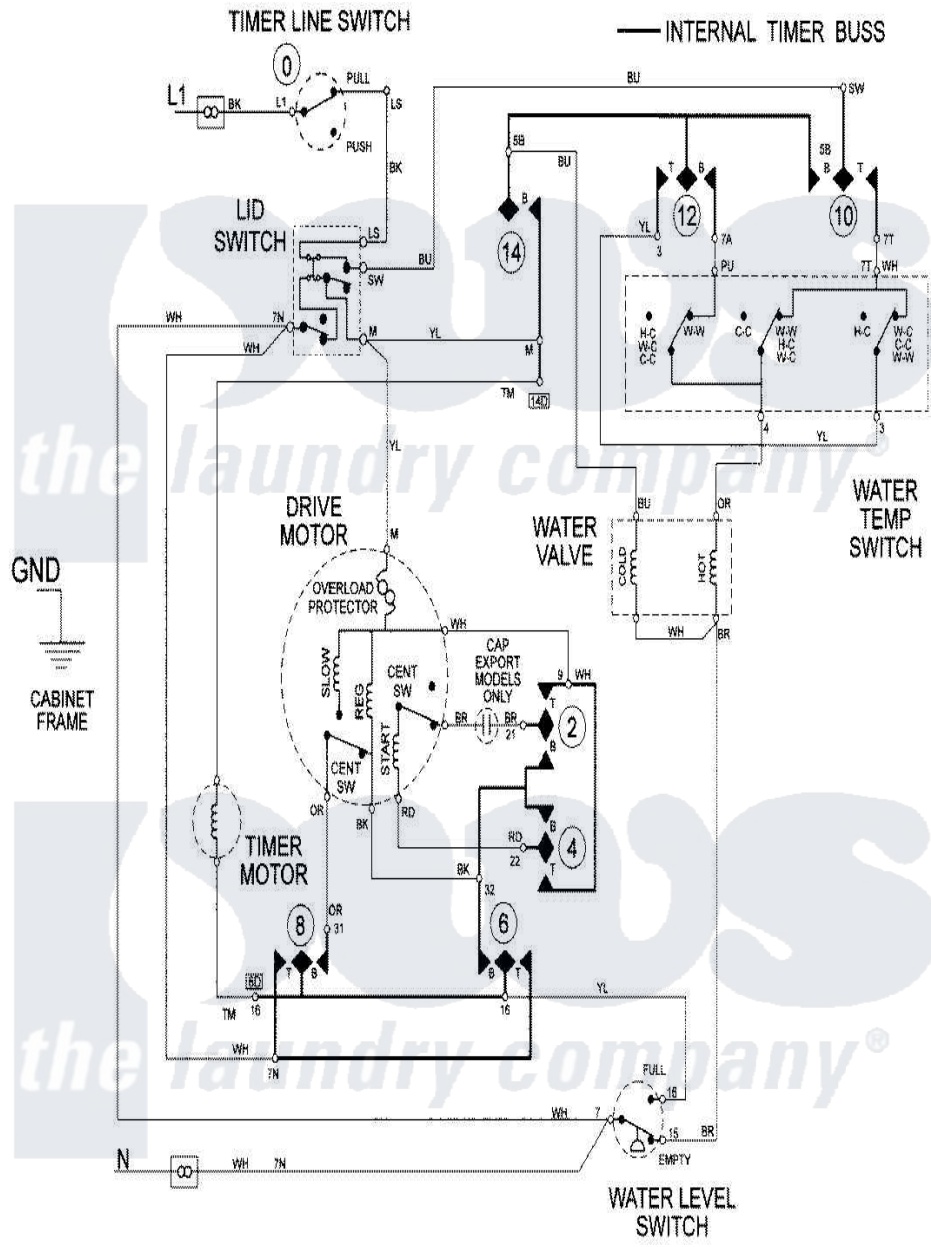

Maytag LAT8506AAE 08 - WIRING INFORMATION

Maytag Residential Maytag LAT8506AAE Washer Parts Parts Diagram 08 - WIRING INFORMATION
 Click on the part number to view part

Item	Original Part Number	Replaced By	Status	Part Description
NI	15002095		Not Available	WIRING INFORMATION