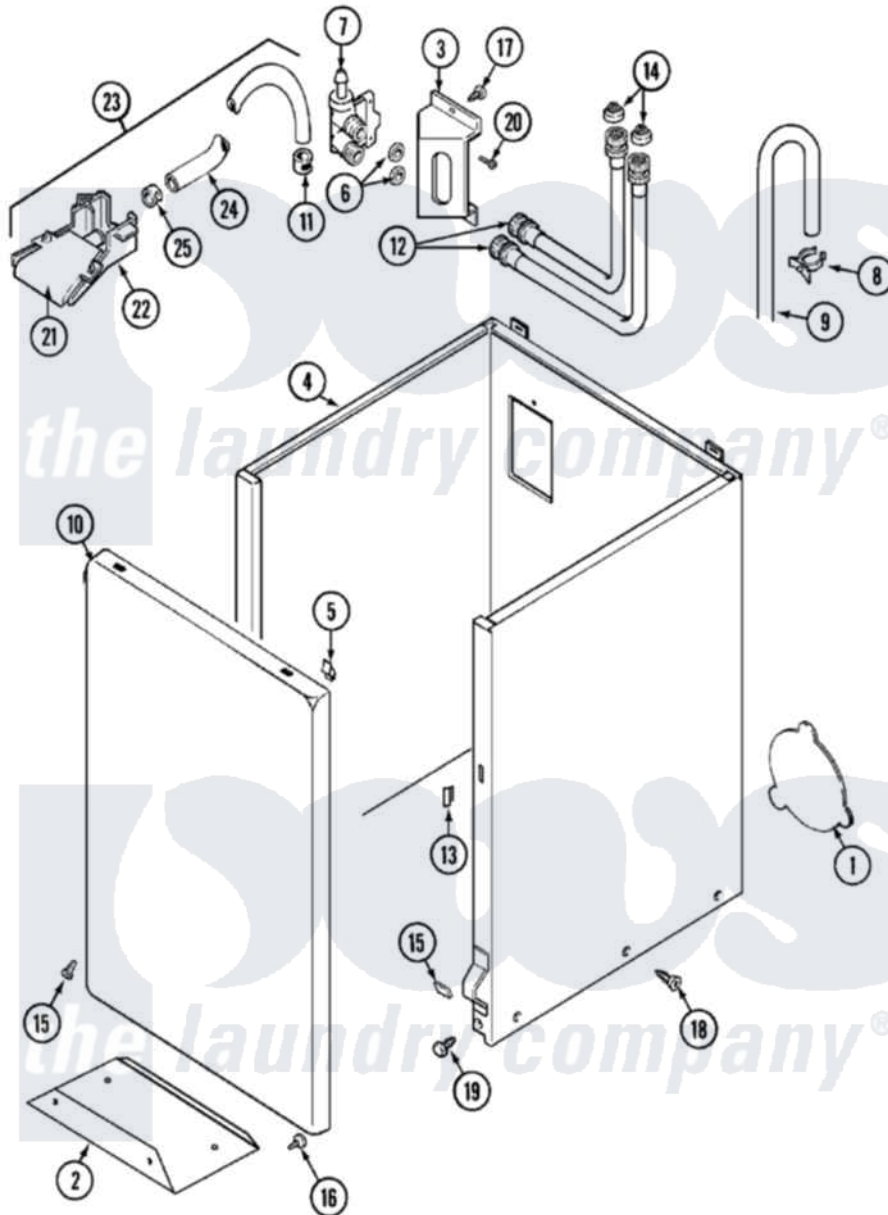

Maytag LAT8506AAM 02 - CABINET

Maytag [Residential Maytag LAT8506AAM Washer Parts](#) Parts Diagram 02 - CABINET
 Click on the part number to view part

Item	Original Part Number	Replaced By	Status	Part Description
1	211294	90767		Screw, 8A X 3/8 HeX Washer Head Tapping
"	211878		Not Available	PLATE, ACCESS
"	22001683	22002924		Plate, Access
2	213846			Guard, Belt
3	214812	22002361		Bracket, Water Valve
"	22002361			Bracket, Water Valve
4	22001303			Cabinet ----NA
"	22002380	22001303		Cabinet ----NA
5	22001650			Fastener, Spring
6	Y013783			Washer, Inlet Hose
7	214337	96160		Screen
"	22002360			Valve, Water
"	22001274			Valve, Water
8	22001815	22002765		Clip, Hose
9	22001816			Hose, Drain
10	22001817			Sheet, Sound Damper

"	22001804	22002653	Panel, Front
"	22002370	22002658	Panel, Front
11	216169	596669	Clamp, Manifold
12	202860		Inlet Hose Assembly
13	214376	22002331	Spacer, Front Panel
14	200961	12001413	Strainer And Washer Kit
15	22001995		Screw Note: Screw, Tumbler Front And Shroud
"	22002377		Clip, Retainer
"	12001340	204439	Screw And Fstner Assembly
"	22002378	27001200	Screw
"	22002376		Clip
16	211294	90767	Screw, 8A X 3/8 HeX Washer Head Tapping
17	22002372		Screw
"	212276	W10116760	Screw
18	213007		Xfor Cabinet See Cabinet, Back
19	213122	27001200	Screw
"	213121	3400111	Screw, 12-14 X 5/8
20	Y313561		Screw----NA
21	22001187		Injector
22	22001186		Injector
23	22001304		Water Injector Assembly
24	22001190		Hose, Injector
25	216169	596669	Clamp, Manifold
26	22001972		Clip, Cabinet