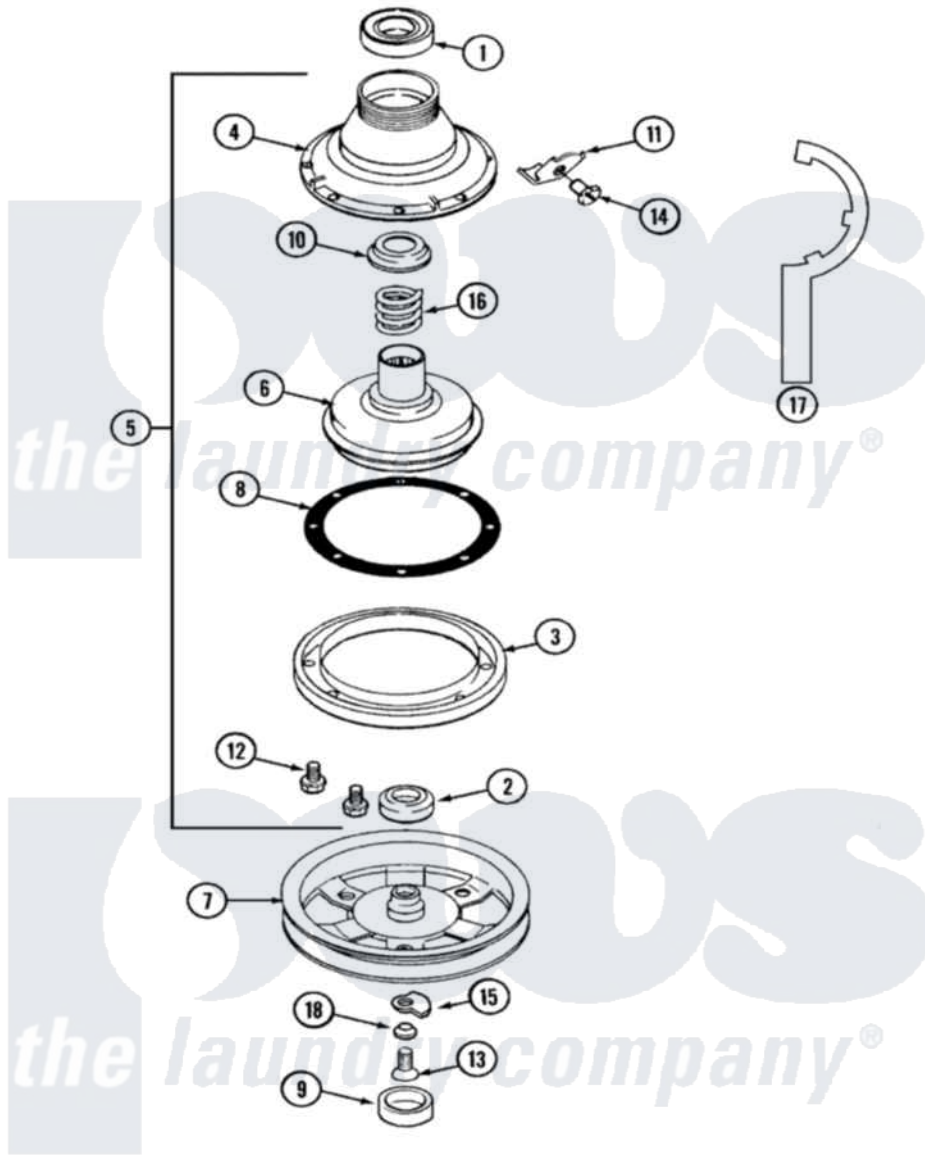

Maytag LAT8506AAM 03 - CLUTCH, BRAKE & BELTS

Maytag Residential Maytag LAT8506AAM Washer Parts Parts Diagram 03 - CLUTCH, BRAKE & BELTS
 Click on the part number to view part

Item	Original Part Number	Replaced By	Status	Part Description
1	Y200720	22003441		Bearing, Rear
2	200835			Bearing, Brake Rotor
3	211043	6-2011900		Brake Asse
4	211045	6-2011900		Brake Asse
5	201190	6-2011900		Brake Asse
6	201126	6-2011900		Brake Asse
7	22002431	6-2301550		Pulley Assembly
"	211059	6-2301530		Pulley
8	211042	6-2011900		Brake Asse
9	211038		Not Available	CAP, OIL RETAINER
"	22002428			Cover, Dust
10	211039	6-2011900		Brake Asse
11	213325			Clip, Retaining
12	211000			SCREW, BRAKE DRUM (HEX HEAD)
13	211375	681582		Screw
14	213326			Bolt, Sems Retaining Clip

15	211089		Lug, Stop Pulley
16	211041	6-2011900	Brake Asse
17	Y038315	038315	Tool
18	211090	22003555	Washer, Stop Lug