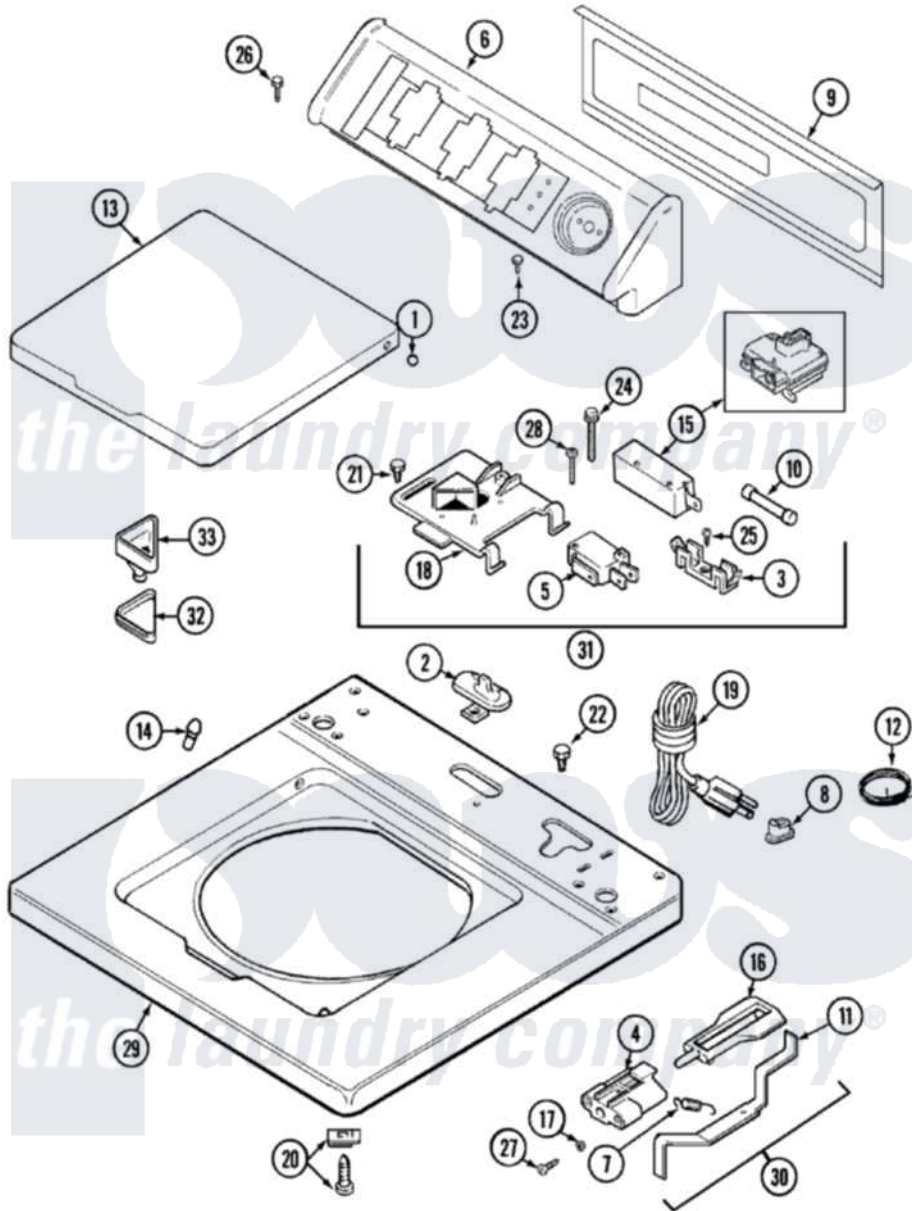

Maytag LAT8506AAM 05 - TOP

Maytag [Residential Maytag LAT8506AAM Washer Parts](#) Parts Diagram 05 - TOP
 Click on the part number to view part

Item	Original Part Number	Replaced By	Status	Part Description
1	211726			Hinge, Ball Lid
2	22001298			Cap, Top Cover
"	207159	489355		Screw, 8 X 1/2
3	207167			Block, Fuse
"	W10124350		Not Available	NOT REQUIRED PART OR SEE NOTE
4	22002135			Bracket, Unbalance
"	22001645		Not Available	BRACKET, UNBALANCE---NA
5	W10124350		Not Available	NOT REQUIRED PART OR SEE NOTE
"	207166			Switch, Check
6	22001671			Console ---NA
7	213720			Spring, Lid Switch
8	211881			Grommet, Cord Part Not Used-Gas Models Only
9	22001662	8534058		Screw
"	216423	3370225		Screw

"	22001814		Back Panel, Console
10	22001673	22001682	Switch Assembly, Lid W/4amp Fuse
"	W10124350		Not Available NOT REQUIRED PART OR SEE NOTE
11	22001672		Lever, Unbalance
"	22001968		Lever, Unbalance
12	Y705026	3370225	Screw
"	22001654		Wire, Ground
13	22001675		Not Available LID W/LEGEND (ALM)
"	22001677		Not Available LID W/LEGEND (CANADA-ALM)--NA
14	212716		Bumper, Lid
15	22001967	12001908	Switch-Lid
"	205415	279347	Switch-Lid
16	216255		Plunger, Lid Switch
17	211500		Washer, Bracket To Top Cover
18	W10124350		Not Available NOT REQUIRED PART OR SEE NOTE
"	22001678		Bracket, Switch And Fuse
19	208194	22003062	Cord, Power
20	22001402	214354	Screw, Top Cover To Cabnt.
21	207159	489355	Screw, 8 X 1/2
22	Y705026	3370225	Screw
23	216423	3370225	Screw
24	213501		Screw, No.6-20 X 1-1/8 Inch
25	Y311711		Screw, Fuse Block
26	216423	3370225	Screw
27	22001600	25-7809	Screw, No.6-20 1/2 Flthd Torx
28	22001352		Screw, Check Switch
29	22001782	22002146	Cover Assembly, Top
30	22001681		Unbalance Lever Assembly
"	22001969		Unbalance Lever Assembly
31	W10124350		Not Available NOT REQUIRED PART OR SEE NOTE
"	22001682		Switch Assembly, Lid W/4amp Fuse
32	215374		Not Available GASKET FOR BLEACH CUP
33	22001008		Cup, Bleach