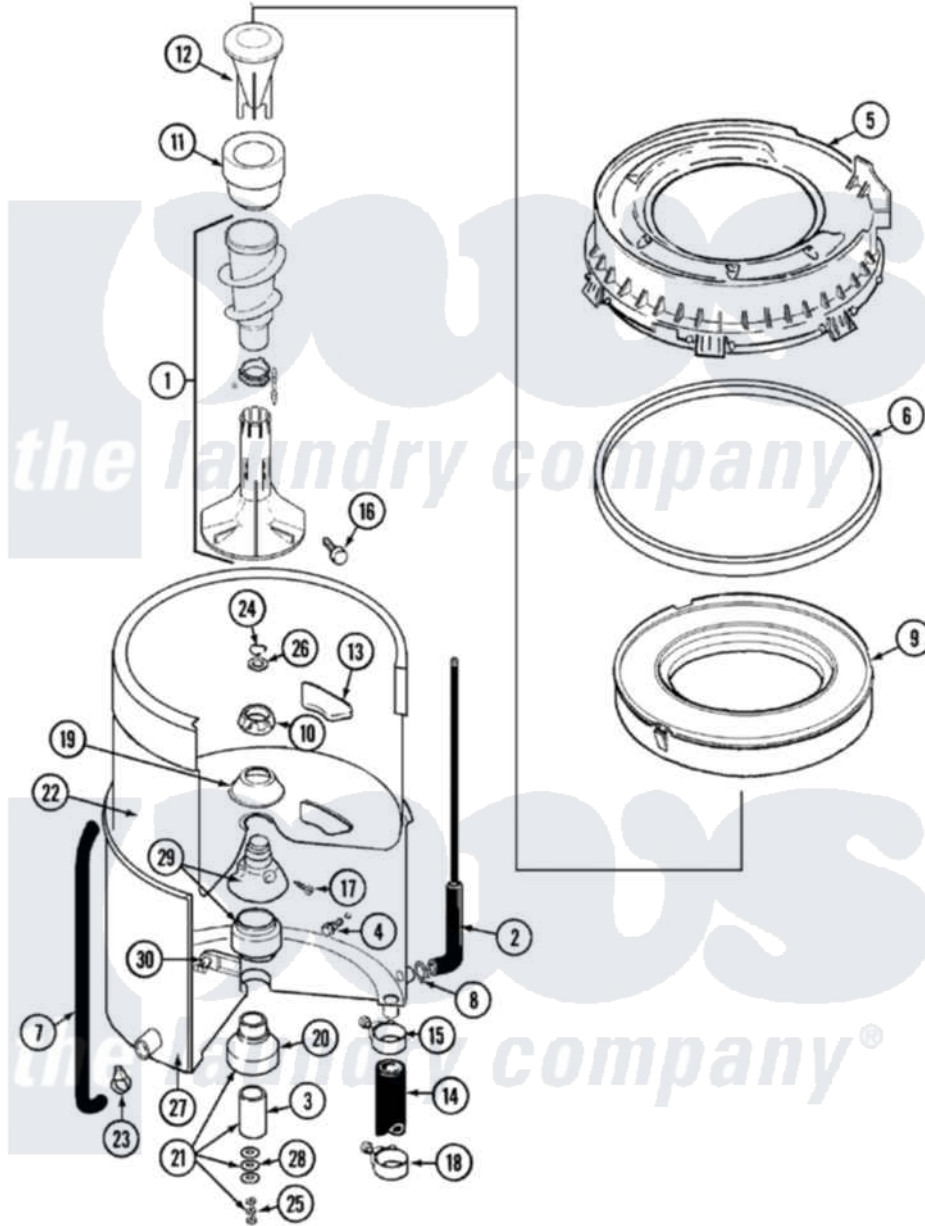

# Maytag LAT8506AAM 07 - TUB

Maytag [Residential Maytag LAT8506AAM Washer Parts](#) Parts Diagram 07 - TUB  
 Click on the part number to view part

Item	Original Part Number	Replaced By	Status	Part Description
1	<a href="#">22001821</a>			Agitator Auger And Base Assembly
2	22001036	<a href="#">22001619</a>		Tube, Water Level Switch
3	<a href="#">211130</a>			Bearing Liner, Tub Bearing
4	200744	<a href="#">W10175939</a>		Bolt
"	205254	<a href="#">W10175938</a>		Bolt
5	<a href="#">22001299</a>			Tub Cover And Gasket Assembly
6	Y22001201	<a href="#">22001007</a>		Gasket, Cover To Tub
7	<a href="#">22001320</a>			Tube, Bleach
8	<a href="#">211641</a>			Clamp, 1-1/16"
9	<a href="#">22001142</a>			Ring, Balance
10	211047	<a href="#">6-2110472</a>		Nut- Clamp
11	22001805	<a href="#">21001905</a>		Dispenser, Fabric
12	22001806	<a href="#">21001905</a>		Dispenser, Fabric
13	<a href="#">207219</a>			Filter, Self-Cleaning
14	<a href="#">213045</a>			Hose, Outer Tub Part Not

14	<a href="#">213043</a>		Used
15	22001640	<a href="#">285655</a>	Clamp, Hose
16	<a href="#">22001819</a>		LCKing Screw And O Ring
17	<a href="#">22001423</a>		Set Screw, Mounting Stem
18	22001640	<a href="#">285655</a>	Clamp, Hose
19	<a href="#">211210</a>		Washer, Clamping Nut
20	200824	<a href="#">6-2040130</a>	Tub Bearin
21	204013	<a href="#">6-2040130</a>	Tub Bearin
22	<a href="#">22001139</a>		Tub, Inner
23	205161	<a href="#">489503</a>	Clamp
24	<a href="#">Y015667</a>		Retaining Ring
25	<a href="#">Y054867</a>		Washer, Lock
26	<a href="#">Y015666</a>		Washer, Retaining -
27	22001114	Not Available	TUB, OUTER (EX. LARGE)
28	<a href="#">211100</a>		Washer, Outer Tub
29	22001648	<a href="#">6-2095720</a>	Mounting S
30	<a href="#">214434</a>		Spout, Deflector