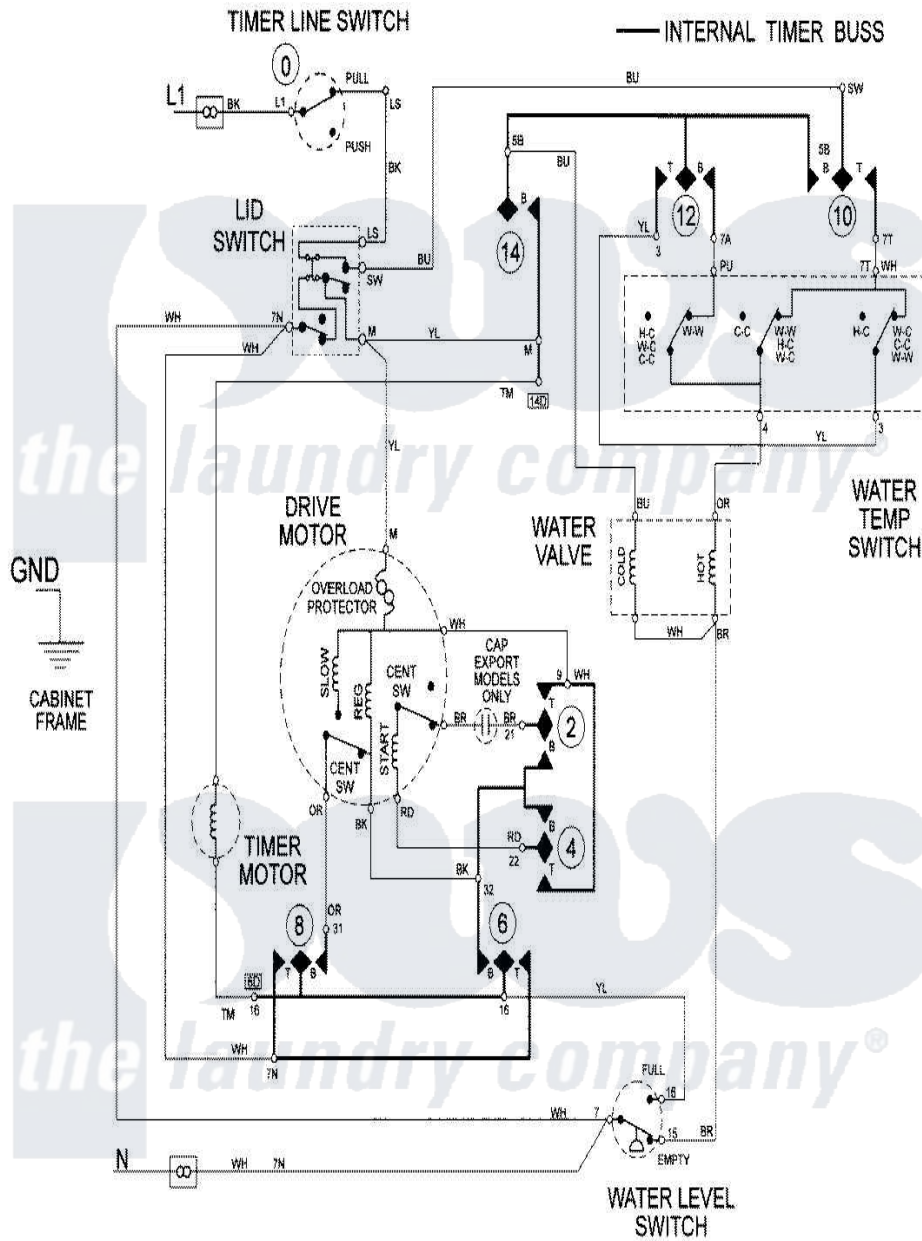

Maytag LAT8506AAM 08 - WIRING INFORMATION

Maytag [Residential Maytag LAT8506AAM Washer Parts](#) Parts Diagram 08 - WIRING INFORMATION
 Click on the part number to view part

Item	Original Part Number	Replaced By	Status	Part Description
NI	15002095		Not Available	WIRING INFORMATION