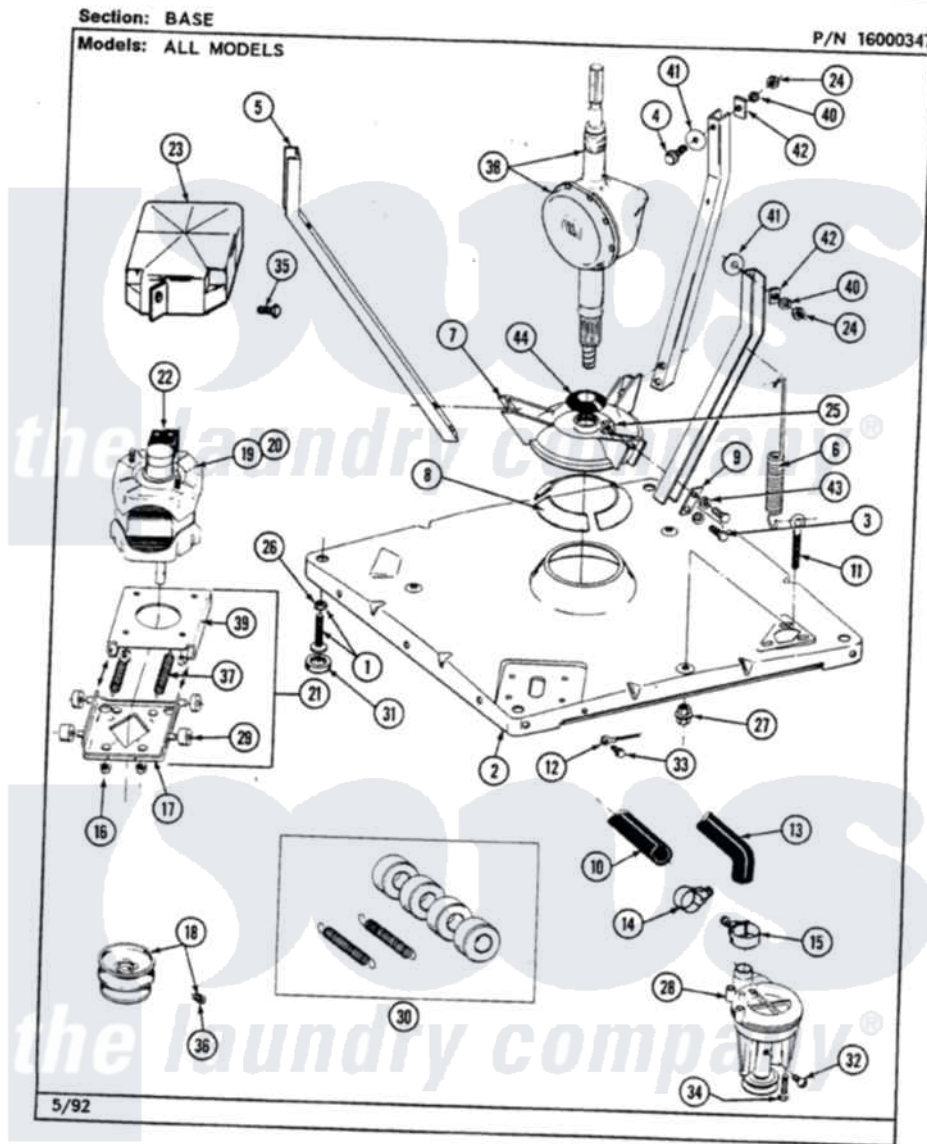

Maytag LAT8520AAL 01 - BASE

44

Maytag Residential Maytag LAT8520AAL Washer Parts Parts Diagram 01 - BASE
 Click on the part number to view part

Item	Original Part Number	Replaced By	Status	Part Description
1	Y302699	22003428		Leg, Adjustable
2	203274			Base With Damper Pads
3	Y015627			Screw- Hex
4	205254	W10175938		Bolt
"	200744	W10175939		Bolt
5	213053			Brace, Tub Part Not Used
6	213054			Centering Spring - 3 Used
7	203725			Damper W/Bolt And Clip
8	203956			Damper Pad Kit
9	213073			Washer, Double Brace
10	214767	22001448		Hose, Pump
11	213120	216416		Bolt, Eye/Centering Spring
12	204807			Ground Wire, Supp. Plte To Top Cover
13	213045			Hose, Outer Tub Part Not Used
14	200461	285655		Clamp, Hose