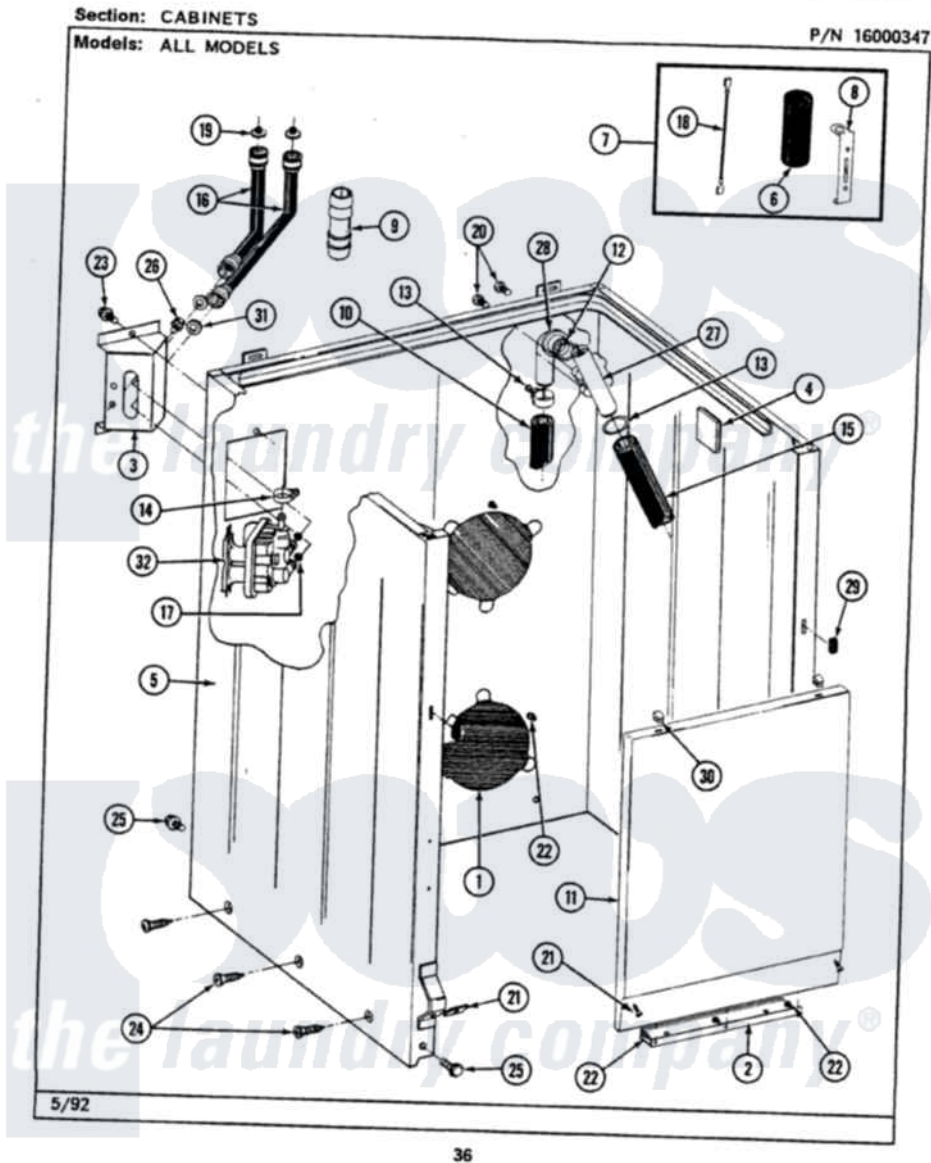

Maytag LAT8520AAL 02 - CABINET

Maytag Residential Maytag LAT8520AAL Washer Parts Parts Diagram 02 - CABINET
 Click on the part number to view part

Item	Original Part Number	Replaced By	Status	Part Description
1	211878		Not Available	PLATE, ACCESS
2	213846			Guard, Belt
3	214812	22002361		Bracket, Water Valve
4	215058			Pad, Cabinet Bumper
5	203319L		Not Available	(ALMOND)
6	Y200832			Capacitor
7	206103			Capacitor Kit
8	211149			Clip, Capacitor
9	Y216015			Coupling, Hose
10	Y059149			(7/8" I.D. CARTON OF 50 FT.)
"	216017			Hose, Drain
11	212998L		Not Available	FRONT PANEL-ALMOND
12	214765			Gasket, Siphon Break
13	200908	285655		Clamp, Hose
14	201575			Clamp, Hose
15	214767	22001448		Hose, Pump

16	202860		Inlet Hose Assembly
17	214337	96160	Screen
18	203237		No.17 Wire With Terminal
19	200961	12001413	Strainer And Washer Kit
20	Y014874		Screw, Idler Arm And Sleeve
21	204439		Screw And Fstner Assembly
22	211294	90767	Screw, 8A X 3/8 HeX Washer Head Tapping
23	212276	W10116760	Screw
24	213007		Xfor Cabinet See Cabinet, Back
25	213121	3400111	Screw, 12-14 X 5/8
"	213122	27001200	Screw
26	Y313561		Screw---NA
27	206638		Siphon Break
28	Y216016	W10116738	Elbow
29	214376	22002331	Spacer, Front Panel
30	212982	22001650	Fastener, Spring
31	Y013783		Washer, Inlet Hose
32	205613		Water Valve