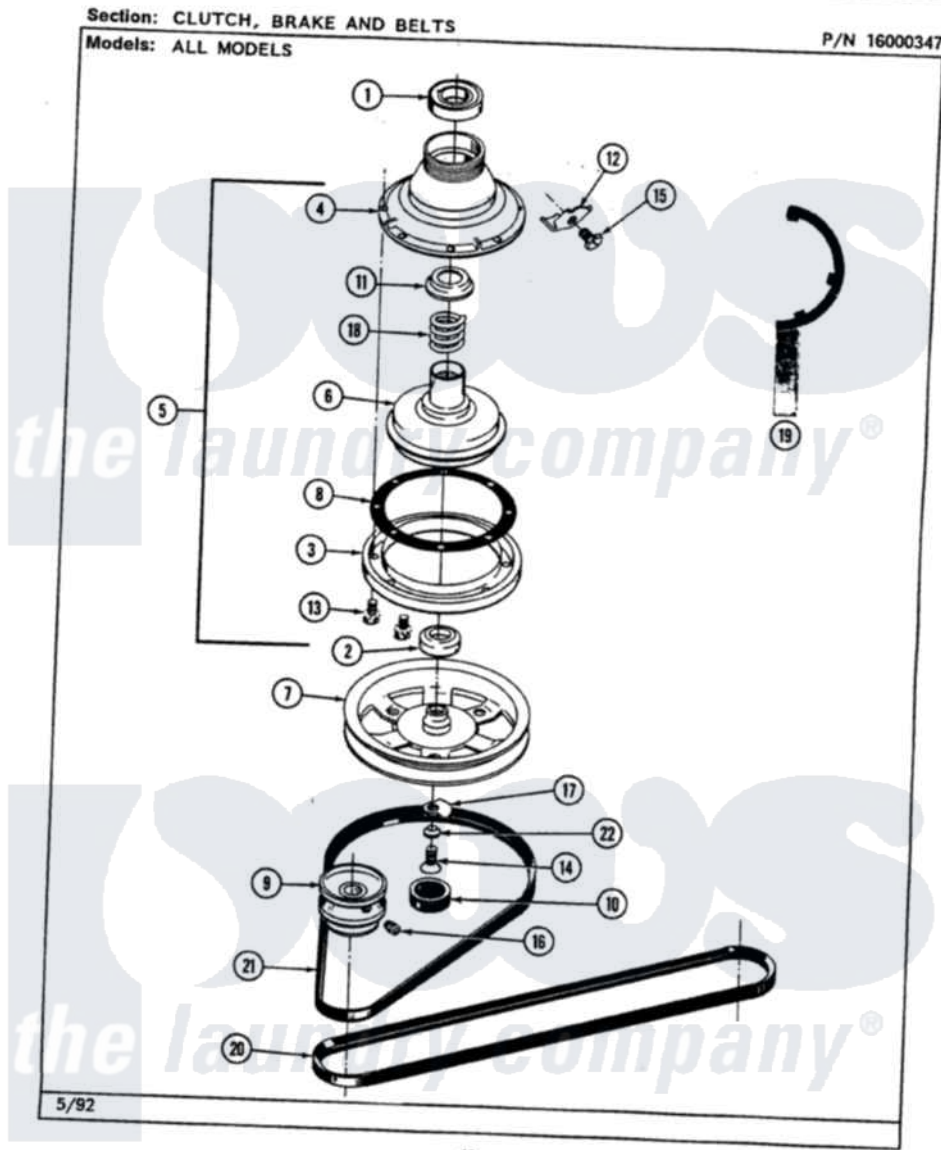

Maytag LAT8520AAL 03 - CLUTCH, BRAKE & BELTS

48

Maytag [Residential Maytag LAT8520AAL Washer Parts](#) Parts Diagram 03 - CLUTCH, BRAKE & BELTS
 Click on the part number to view part

Item	Original Part Number	Replaced By	Status	Part Description
1	Y200720	22003441		Bearing, Rear
2	200835			Bearing, Brake Rotor
3	211043	6-2011900		Brake Asse
4	211045	6-2011900		Brake Asse
5	201190	6-2011900		Brake Asse
6	201126	6-2011900		Brake Asse
7	211059	6-2301530		Pulley
8	211042	6-2011900		Brake Asse
9	200816	6-2008160		Pulley- MO
10	211038		Not Available	CAP, OIL RETAINER
11	211039	6-2011900		Brake Asse
12	213325			Clip, Retaining
13	211000			SCREW, BRAKE DRUM (HEX HEAD)
14	211375	681582		Screw
15	213326			Bolt, Sems Retaining Clip
16	Y053241			Set Screw, Motor Pulley

17	211089		Lug, Stop Pulley
18	211041	6-2011900	Brake Asse
19	Y038315	038315	Tool
20	211124		Part Not Used
21	211125		V Belt, Drive Pulley
22	211090	22003555	Washer, Stop Lug