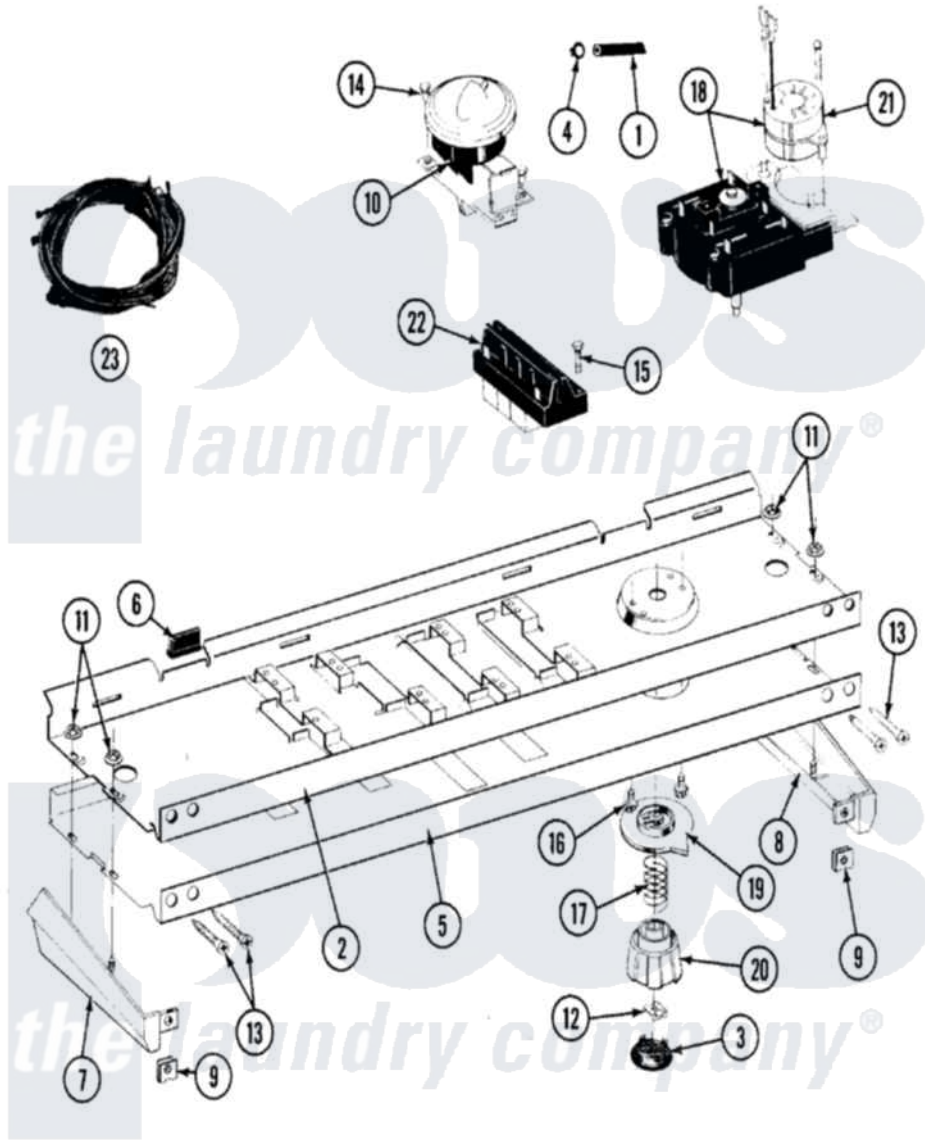

# Maytag LAT8520AAL 04 - CONTROL PANEL

Maytag [Residential Maytag LAT8520AAL Washer Parts](#) Parts Diagram 04 - CONTROL PANEL  
 Click on the part number to view part

Item	Original Part Number	Replaced By	Status	Part Description
1	212942	<a href="#">22001619</a>		Tube, Water Level Switch
2	<a href="#">214809</a>			Back Up Plate
3	215821		Not Available	CAP, KNOB
4	410296	<a href="#">596669</a>		Clamp, Manifold
5	207603		Not Available	CONTROL PANEL
6	<a href="#">214897</a>			Pad, Control Panel
7	207215		Not Available	END CAP LH
8	207216		Not Available	END CAP RH
9	<a href="#">214894</a>			Fastener, End Cap
10	<a href="#">207360</a>			Infinite Level Press Switch
11	<a href="#">214872</a>			Palnut, End Cap Note: Nut, Lamp Holder
12	<a href="#">211605</a>			Bezel, Timer Dial
13	<a href="#">210932</a>			Screw, No.8 X 9/16 Ctsk Note: Screw, Inlet Duct
14	211168	<a href="#">W10139210</a>		Screw, 8-18 X 5/16
15	213117	<a href="#">67006908</a>		Screw, Ice Rack

16	213966	<a href="#">3400014</a>	Screw
17	<a href="#">211065</a>		Spring, Index Wheel
18	207377	Not Available	TIMER
19	215827	Not Available	TIMER DIAL SKIRT
20	<a href="#">215828</a>		Knob, Timer
21	205033	<a href="#">22205033</a>	Motor- Tim
22	207368	Not Available	TEMP CONTROL SWITCH - 3 BUTTON
23	<a href="#">207383</a>		Wire Harness