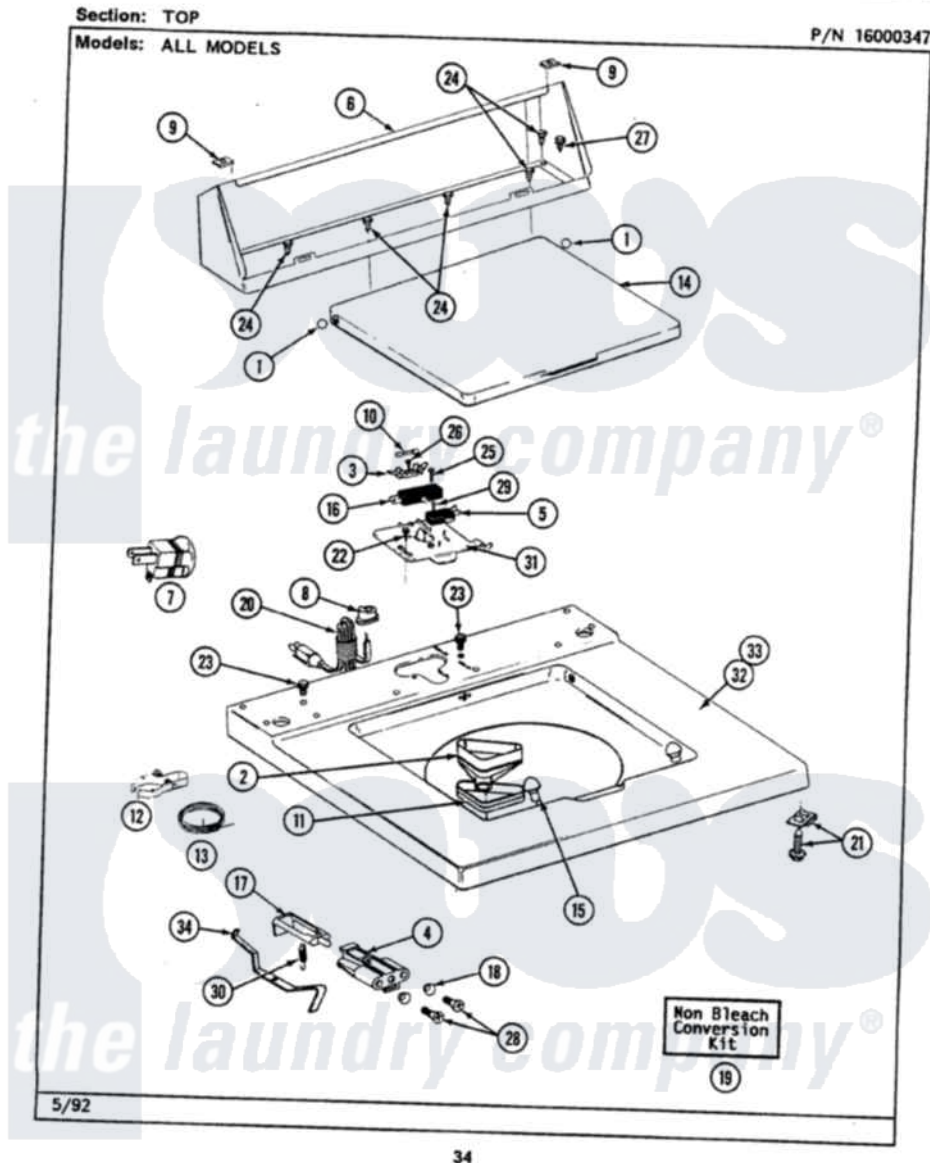

Maytag LAT8520AAL 05 - TOP

Maytag [Residential Maytag LAT8520AAL Washer Parts](#) Parts Diagram 05 - TOP
 Click on the part number to view part

Item	Original Part Number	Replaced By	Status	Part Description
1	211726			Hinge, Ball Lid
2	215578			Bleach Inlet Almond
3	207167			Block, Fuse
4	214279	204968		Plunger And Bracket Assembly--W
5	207166			Switch, Check
6	205635L		Not Available	CONSOLE (ALM)
7	Y201808			Converter
8	211881			Grommet, Cord Part Not Used-Gas Models Only
9	215075			Fastener, Control Panel To Console
10	207168	22001682		Switch Assembly, Lid W/4amp Fuse
11	214436			Gasket
12	301548			Clamp, Ground Wire
13	311155			Ground Wire And Clamp
14	216073L		Not Available	(ALMOND)---NA

15	212716		Bumper, Lid
16	205415	279347	Switch-Lid
17	215700		Not Available
18	211500		LID SWITCH PLUNGER
19	205997		Washer, Bracket To Top Cover
20	204590		Non-Bleach Conversion Kit
21	204445		Cord, Power
22	207159	489355	Screw And Fastener Assembly
23	210186	3370225	Screw, 8 X 1/2
24	211294	90767	Screw
25	213501		Screw, 8A X 3/8 HeX Washer Head Tapping
26	215705	Y311711	Screw, No.6-20 X 1-1/8 Inch
27	Y313559		Screw, Fuse Block
28	910182	25-7809	Screw
29	912012	3400409	Screw, No.6-20 1/2 Flthd Torx
30	213720		Screw
31	Y215699	22001678	Spring, Lid Switch
32	207170L		Bracket, Switch And Fuse
34	215704		Top Cover Assembly ALM----NA
			Lever, Unbalance