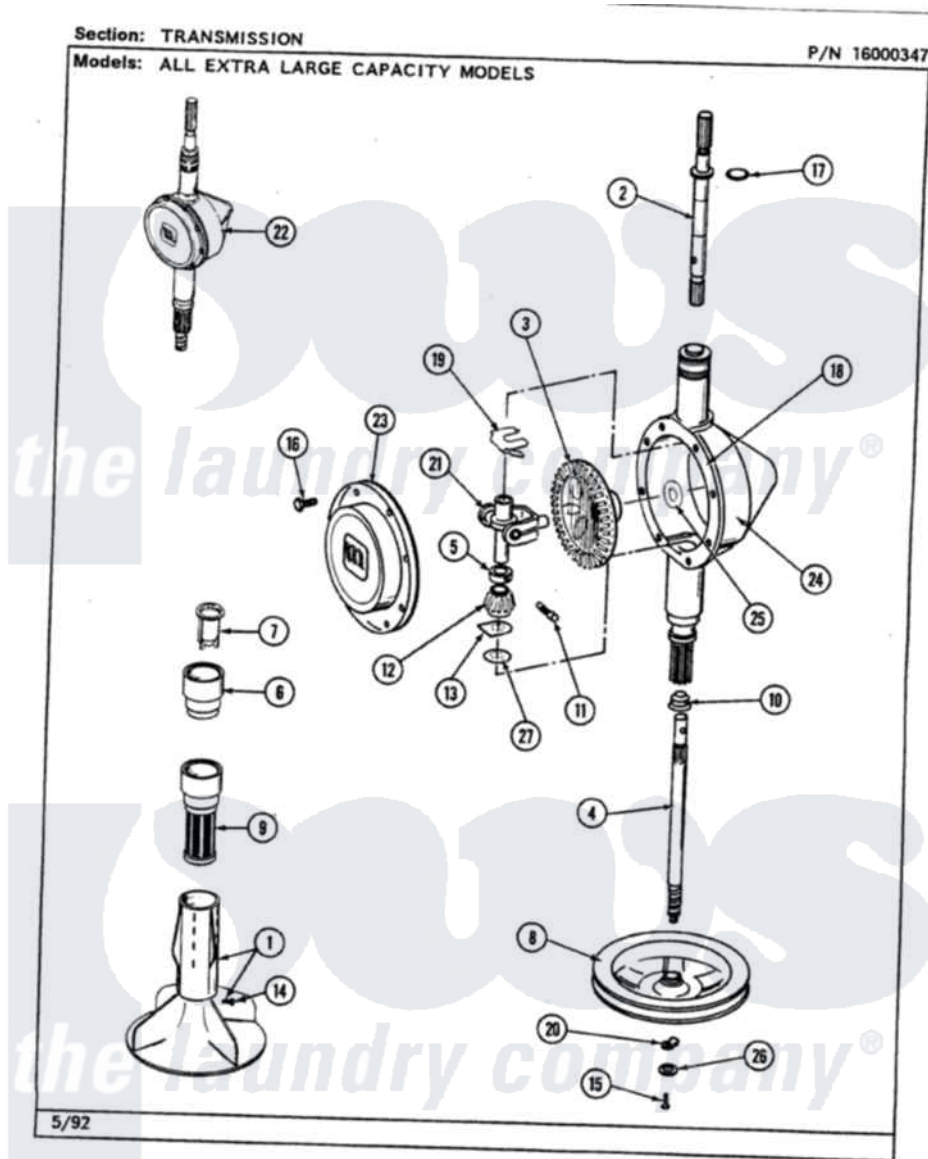

Maytag LAT8520AAL 06 - TRANSMISSION

42

Maytag Residential Maytag LAT8520AAL Washer Parts Parts Diagram 06 - TRANSMISSION
 Click on the part number to view part

Item	Original Part Number	Replaced By	Status	Part Description
1	207228			Agitator W/Lock Screw
2	207153	6-2097820		Kit- Shaft
3	206713	6-2067130		Gear- Beve
4	215410	12001450		Ctr Shaft W/Collar Andkeeper- Dp
5	215415		Not Available	COLLAR, LOWER
7	215733			Dispensing Cup
8	211059	6-2301530		Pulley
9	207426			Lint Filter Deep
10	206602	207843		Lip Seal Repair Kit
11	Y206629			Pin, Collar
12	215401	W10221114		Pinion
13	215395			Plate, Clutch
14	206478		Not Available	SCREW & WASHER FOR AGITATOR
15	211375	681582		Screw
16	215417		Not Available	SCREW, TRANSMISSION

17	210690		COVER
18	Y058700	675652	Seal, Rubber
19	215581		Adhesive
20	211089		Spring, Agitator Shaft
21	206685	6-2066850	Lug, Stop Pulley
22	206707	6-2097750	Yoke
23	206628		Trans Dee
24	206624	6-2097750	Cover, Transmission
25	215394		Trans Dee
26	211090	22003555	Washer, Bevel Gear
27	211483	6-2114830	Washer, Stop Lug
			Washer- SP