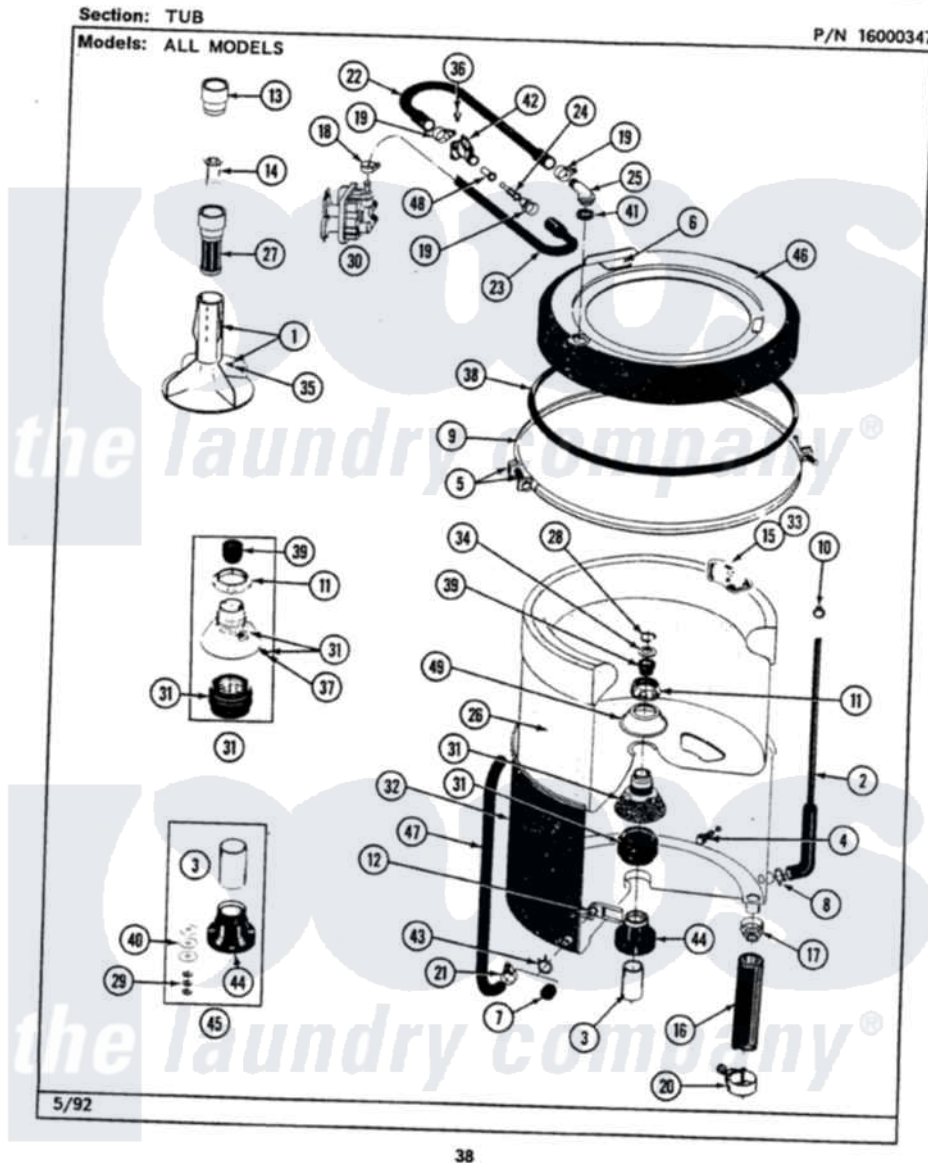

Maytag LAT8520AAL 07 - TUB

Maytag [Residential Maytag LAT8520AAL Washer Parts](#) Parts Diagram 07 - TUB
Click on the part number to view part

Item	Original Part Number	Replaced By	Status	Part Description
1	207228			Agitator W/Lock Screw
2	212942	22001619		Tube, Water Level Switch
3	211130			Bearing Liner, Tub Bearing
4	200744	W10175939		Bolt
"	205254	W10175938		Bolt
5	205529			Nut And Bolt Kit For Tub Clam
6	215232			Bumper, Unbalance
8	211641			Clamp, 1-1/16"
9	200846			Clamp - Tub Cover
10	410296	596669		Clamp, Manifold
11	211047	6-2110472		Nut- Clamp
12	214434			Spout, Deflector
14	215733			Dispensing Cup
16	213045			Hose, Outer Tub Part Not Used
17	200900	616099		Clamp
18	201575			Clamp, Hose

19	202515	596669	Clamp, Manifold
20	202574	3367052	Clamp, Hose
21	205161	489503	Clamp
22	Y215234		Hose, Injector Fill
23	213013		Hose, Injector
24	213015		Nozzle, Injector
25	215235		Tube, Injector
26	207831	Not Available	TUB, INNER (W/PLUG)
27	207426		Lint Filter Deep
28	Y015667		Retaining Ring
29	Y054867		Washer, Lock
30	205613		Water Valve
31	204012	6-2095720	Mounting S
32	205484		Tub, Outer Part Not Used
33	215980		Plug, Filter Hole
34	Y015666		Washer, Retaining -
35	206478	Not Available	SCREW & WASHER FOR AGITATOR
36	312620		Screw, Sems
37	211618	22001423	Set Screw, Mounting Stem
38	211232		Seal, Tub Cover
39	Y0A4298	6-0A57420	Seal- Agitator
40	211100		Washer, Outer Tub
41	215233		Seal For Injector Tube
42	215447		Sleeve For Injector
43	214739	596669	Clamp, Manifold
44	200824	6-2040130	Tub Bearin
45	204013	6-2040130	Tub Bearin
46	206380	Not Available	COVER, TUB
47	214433		Tube, Inlet Part Not Used
48	213016	216201	Nozzle
49	211210		Washer, Clamping Nut