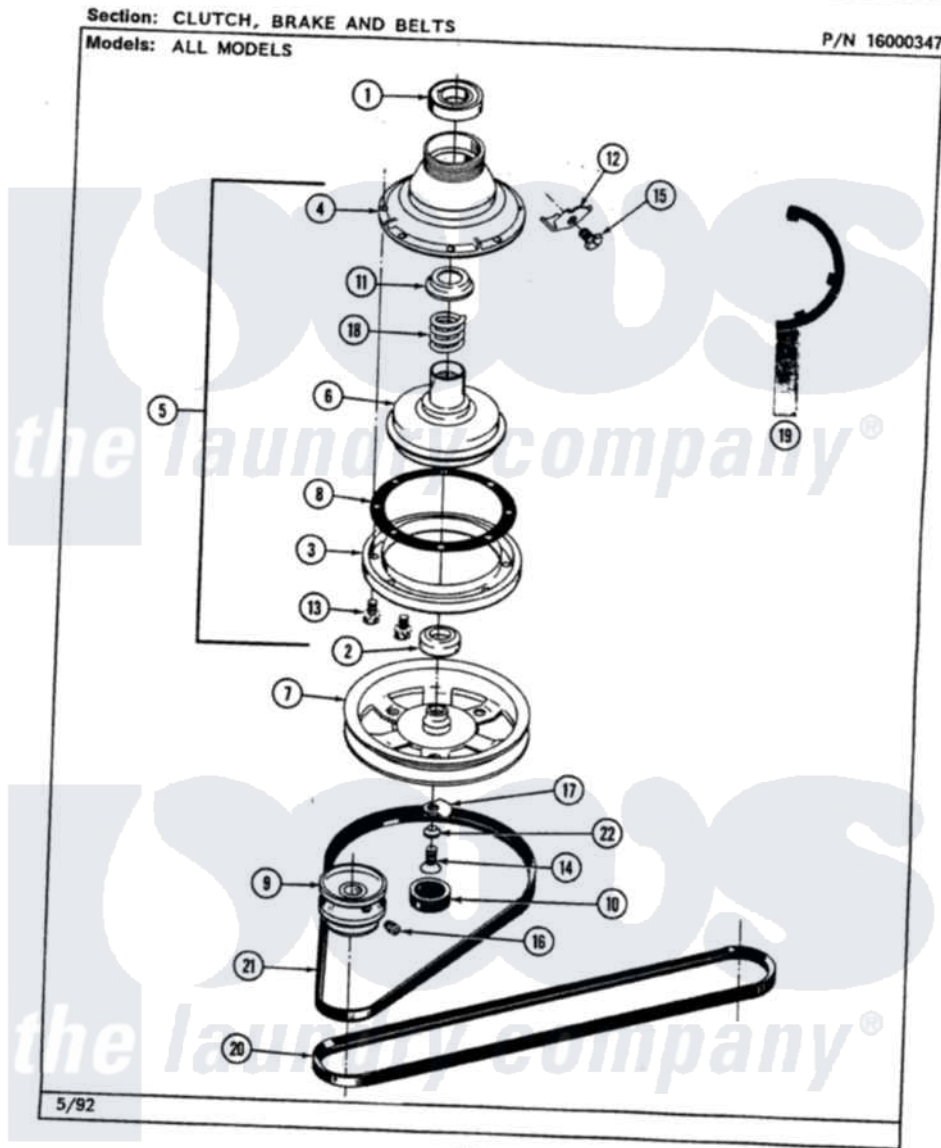

Maytag LAT8520AAW 03 - CLUTCH, BRAKE & BELTS

Maytag Residential Maytag LAT8520AAW Washer Parts Parts Diagram 03 - CLUTCH, BRAKE & BELTS
Click on the part number to view part

Item	Original Part Number	Replaced By	Status	Part Description
1	Y200720	22003441		Bearing, Rear
2	200835			Bearing, Brake Rotor
3	211043	6-2011900		Brake Asse
4	211045	6-2011900		Brake Asse
5	201190	6-2011900		Brake Asse
6	201126	6-2011900		Brake Asse
7	211059	6-2301530		Pulley
8	211042	6-2011900		Brake Asse
9	200816	6-2008160		Pulley- MO
10	211038		Not Available	CAP, OIL RETAINER
11	211039	6-2011900		Brake Asse
12	213325			Clip, Retaining
13	211000			SCREW, BRAKE DRUM (HEX HEAD)
14	211375	681582		Screw
15	213326			Bolt, Sems Retaining Clip
16	Y053241			Set Screw, Motor Pulley

17	211089		Lug, Stop Pulley
18	211041	6-2011900	Brake Asse
19	Y038315	038315	Tool
20	211124		Part Not Used
21	211125		V Belt, Drive Pulley
22	211090	22003555	Washer, Stop Lug