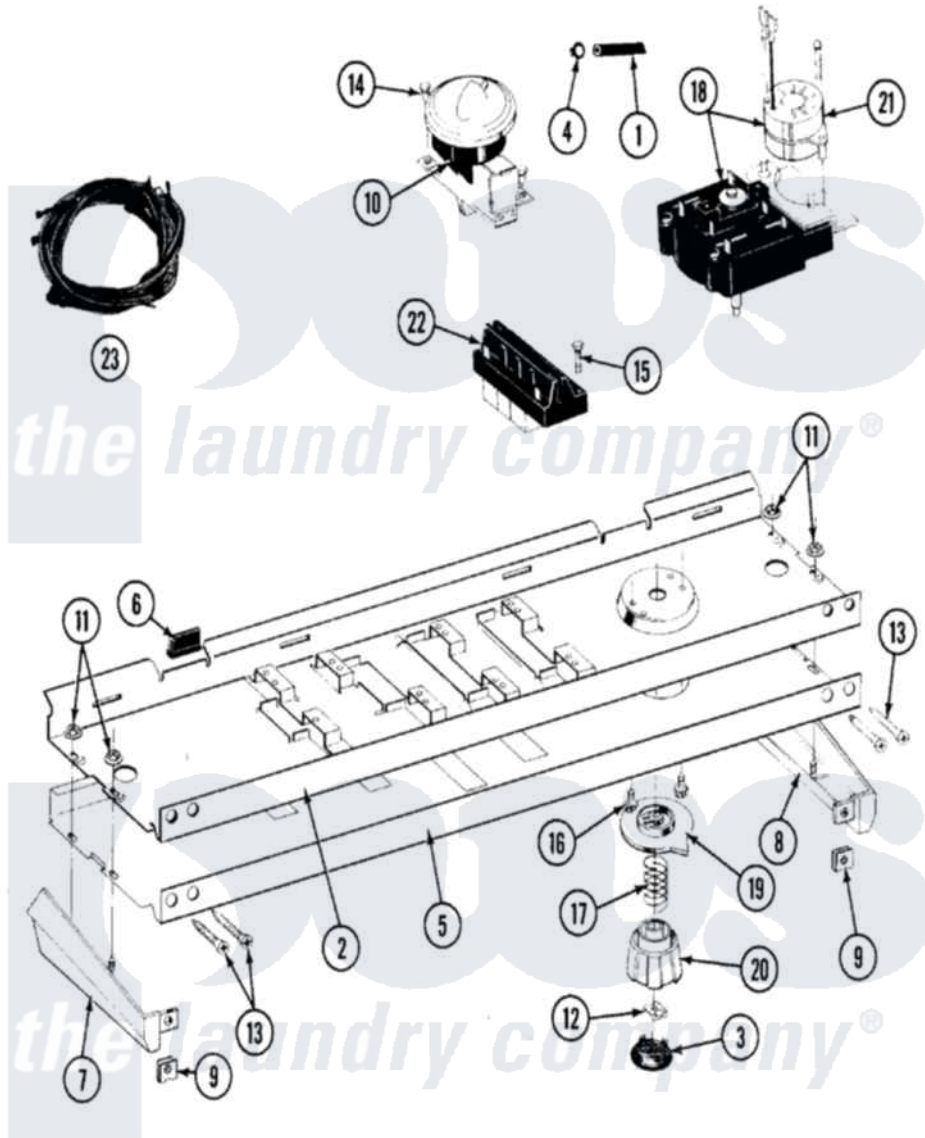

Maytag LAT8520AAW 04 - CONTROL PANEL

Maytag [Residential Maytag LAT8520AAW Washer Parts](#) Parts Diagram 04 - CONTROL PANEL
 Click on the part number to view part

Item	Original Part Number	Replaced By	Status	Part Description
1	212942	22001619		Tube, Water Level Switch
2	214809			Back Up Plate
3	215821		Not Available	CAP, KNOB
4	410296	596669		Clamp, Manifold
5	207603		Not Available	CONTROL PANEL
6	214897			Pad, Control Panel
7	207215		Not Available	END CAP LH
8	207216		Not Available	END CAP RH
9	214894			Fastener, End Cap
10	207360			Infinite Level Press Switch
11	214872			Palnut, End Cap Note: Nut, Lamp Holder
12	211605			Bezel, Timer Dial
13	210932			Screw, No.8 X 9/16 Ctsk Note: Screw, Inlet Duct
14	211168	W10139210		Screw, 8-18 X 5/16
15	213117	67006908		Screw, Ice Rack

16	213966	3400014	Screw
17	211065		Spring, Index Wheel
18	207377	Not Available	TIMER
19	215827	Not Available	TIMER DIAL SKIRT
20	215828		Knob, Timer
21	205033	22205033	Motor- Tim
22	207368	Not Available	TEMP CONTROL SWITCH - 3 BUTTON
23	207383		Wire Harness