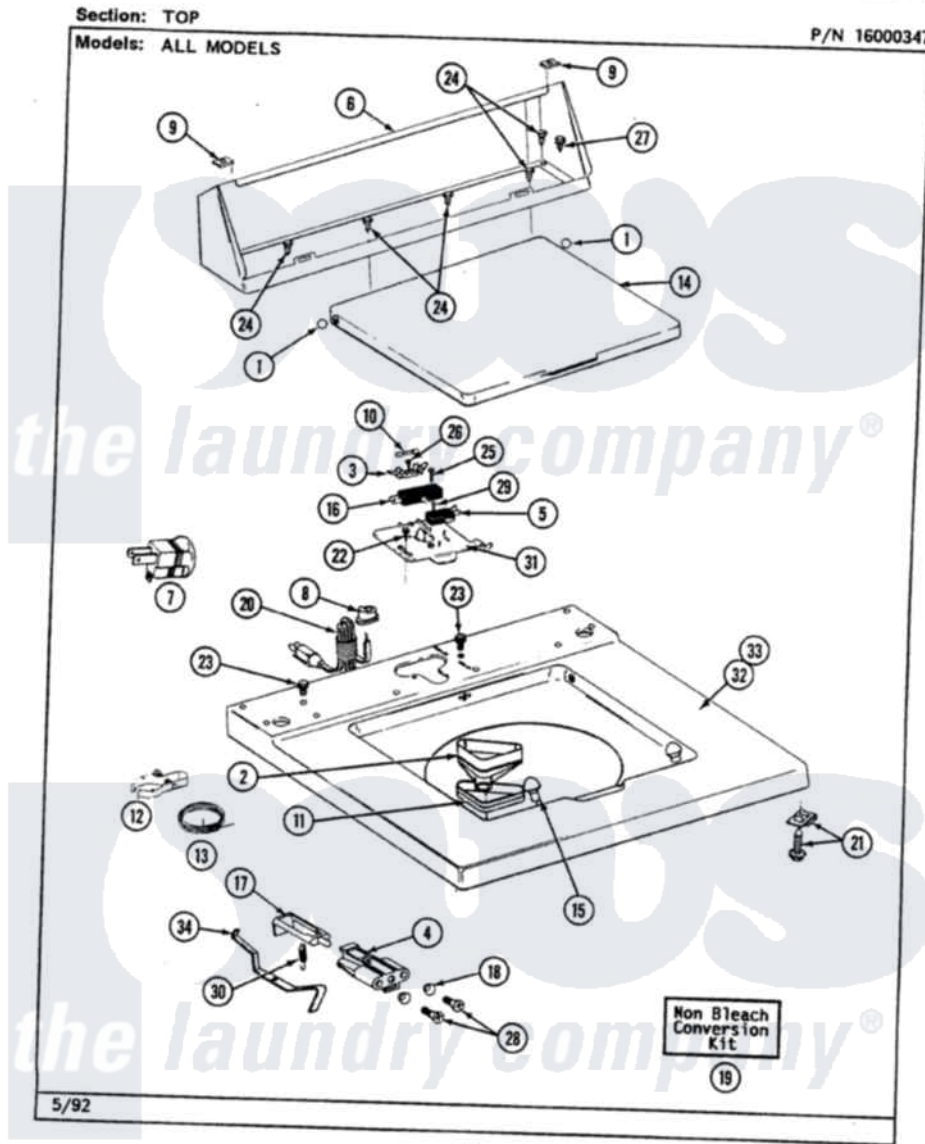

Maytag LAT8520AAW 05 - TOP

Maytag [Residential Maytag LAT8520AAW Washer Parts](#) Parts Diagram 05 - TOP
 Click on the part number to view part

Item	Original Part Number	Replaced By	Status	Part Description
1	211726			Hinge, Ball Lid
2	215577			Bleach Inlet White
3	207167			Block, Fuse
4	214279	204968		Plunger And Bracket Assembly--W
5	207166			Switch, Check
6	205635			Console
7	Y201808			Converter
8	211881			Grommet, Cord Part Not Used-Gas Models Only
9	215075			Fastener, Control Panel To Console
10	207168	22001682		Switch Assembly, Lid W/4amp Fuse
11	214436			Gasket
12	301548			Clamp, Ground Wire
13	311155			Ground Wire And Clamp
14	216073			LID (WHITE)

15	212716		Bumper, Lid
16	205415	279347	Switch-Lid
17	215700		Not Available
18	211500		LID SWITCH PLUNGER
19	205997		Washer, Bracket To Top Cover
20	204590		Non-Bleach Conversion Kit
21	204445		Cord, Power
22	207159	489355	Screw And Fastener Assembly
23	210186	3370225	Screw, 8 X 1/2
24	211294	90767	Screw
25	213501		Screw, 8A X 3/8 HeX Washer Head Tapping
26	215705	Y311711	Screw, No.6-20 X 1-1/8 Inch
27	Y313559		Screw, Fuse Block
28	910182	25-7809	Screw
29	912012	3400409	Screw, No.6-20 1/2 Flthd Torx
30	213720		Screw
31	Y215699	22001678	Spring, Lid Switch
32	207170		Bracket, Switch And Fuse
34	215704		Top Cover
			Lever, Unbalance