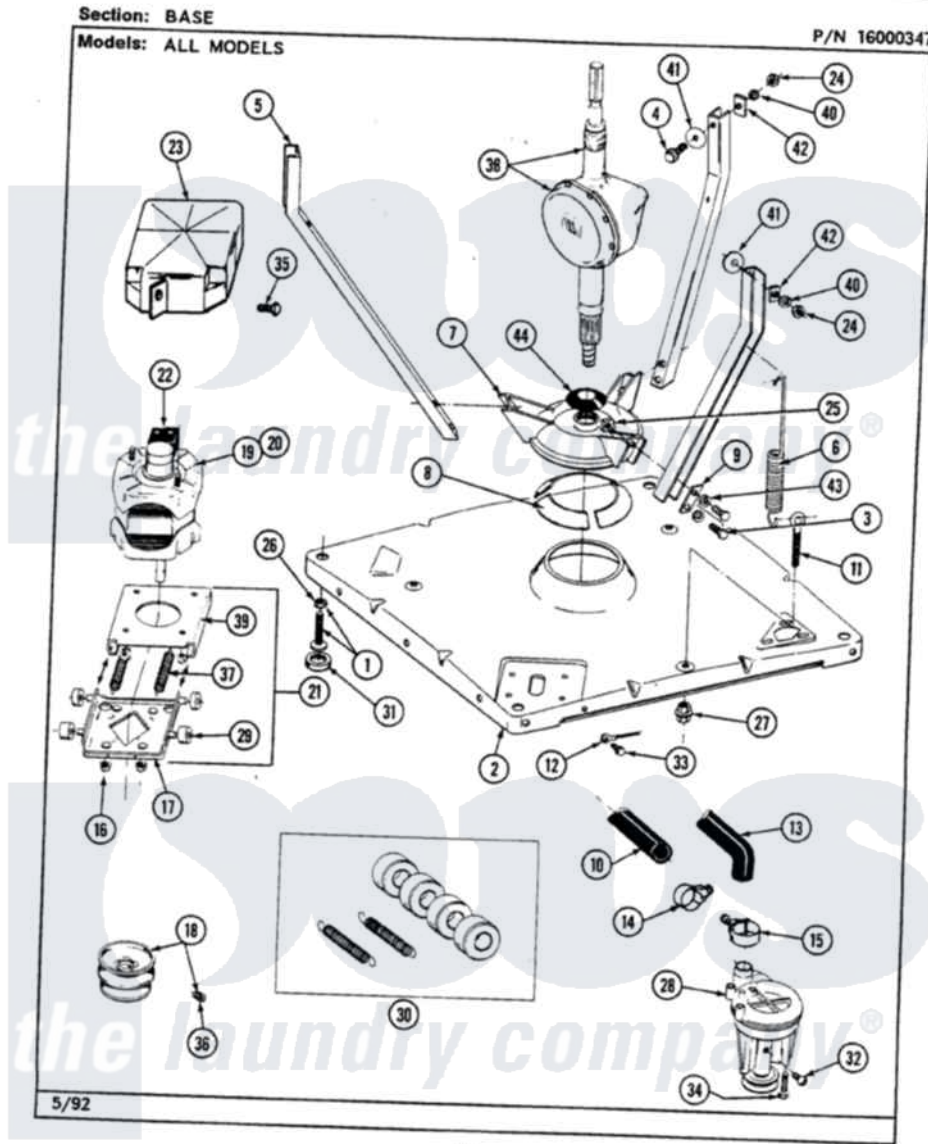

Maytag LAT8520ABL 01 - BASE

44

Maytag Residential Maytag LAT8520ABL Washer Parts Parts Diagram 01 - BASE
 Click on the part number to view part

Item	Original Part Number	Replaced By	Status	Part Description
1	Y302699	22003428		Leg, Adjustable
2	203274			Base With Damper Pads
3	Y015627			Screw- Hex
4	205254	W10175938		Bolt
"	200744	W10175939		Bolt
5	213053			Brace, Tub Part Not Used
6	213054			Centering Spring - 3 Used
7	203725			Damper W/Bolt And Clip
8	203956			Damper Pad Kit
9	213073			Washer, Double Brace
10	214767	22001448		Hose, Pump
11	213120	216416		Bolt, Eye/Centering Spring
12	204807			Ground Wire, Supp. Plte To Top Cover
13	213045			Hose, Outer Tub Part Not Used
14	200461	285655		Clamp, Hose