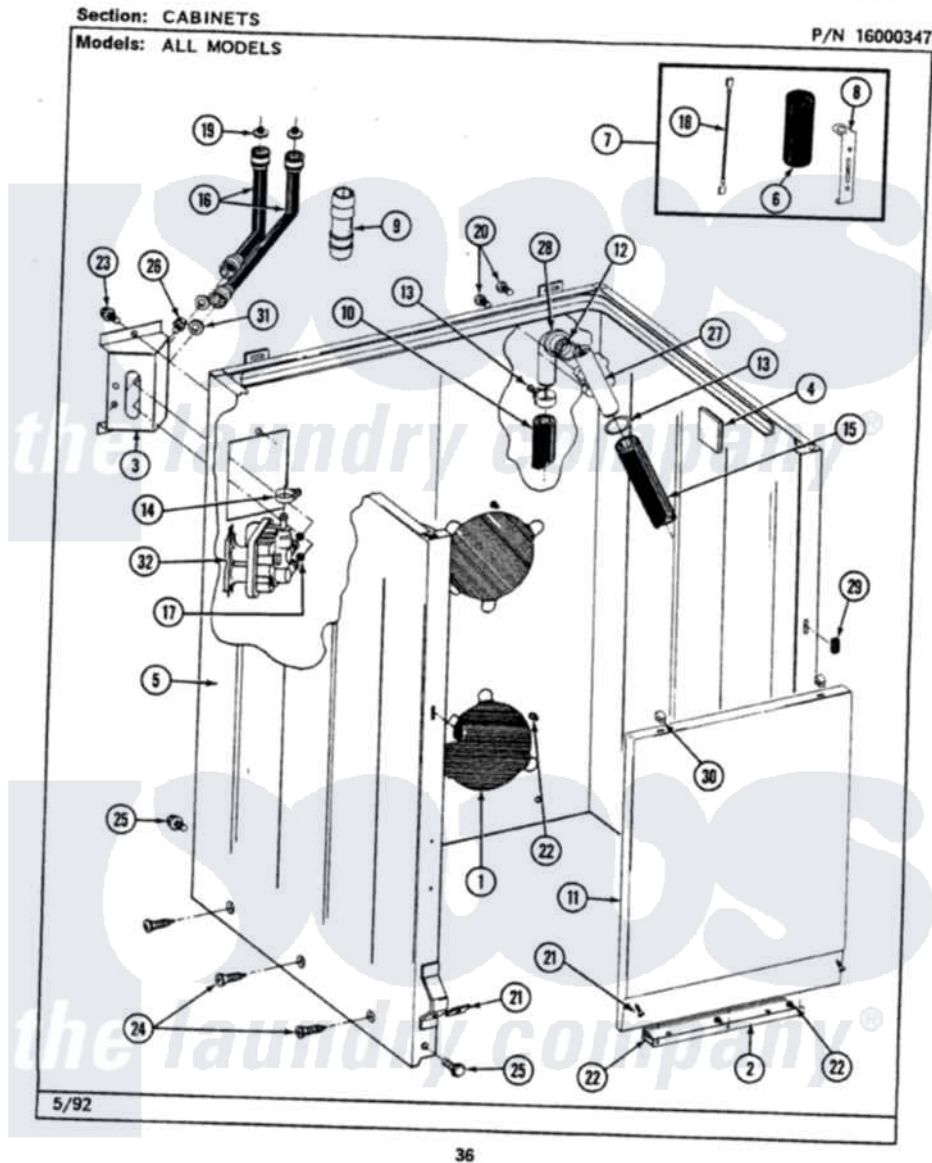

Maytag LAT8520ABL 02 - CABINET

Maytag Residential Maytag LAT8520ABL Washer Parts Parts Diagram 02 - CABINET
 Click on the part number to view part

Item	Original Part Number	Replaced By	Status	Part Description
1	211878		Not Available	PLATE, ACCESS
2	213846			Guard, Belt
3	214812	22002361		Bracket, Water Valve
4	215058			Pad, Cabinet Bumper
5	203319L		Not Available	(ALMOND)
6	Y200832			Capacitor
7	206103			Capacitor Kit
8	211149			Clip, Capacitor
9	Y216015			Coupling, Hose
10	Y059149			(7/8" I.D. CARTON OF 50 FT.)
"	216017			Hose, Drain
11	212998L		Not Available	FRONT PANEL-ALMOND
12	214765			Gasket, Siphon Break
13	200908	285655		Clamp, Hose
14	201575			Clamp, Hose
15	214767	22001448		Hose, Pump

16	202860		Inlet Hose Assembly
17	214337	96160	Screen
18	203237		No.17 Wire With Terminal
19	200961	12001413	Strainer And Washer Kit
20	Y014874		Screw, Idler Arm And Sleeve
21	204439		Screw And Fstner Assembly
22	211294	90767	Screw, 8A X 3/8 HeX Washer Head Tapping
23	212276	W10116760	Screw
24	213007		Xfor Cabinet See Cabinet, Back
25	213121	3400111	Screw, 12-14 X 5/8
"	213122	27001200	Screw
26	Y313561		Screw---NA
27	206638		Siphon Break
28	Y216016	W10116738	Elbow
29	214376	22002331	Spacer, Front Panel
30	212982	22001650	Fastener, Spring
31	Y013783		Washer, Inlet Hose
32	205613		Water Valve