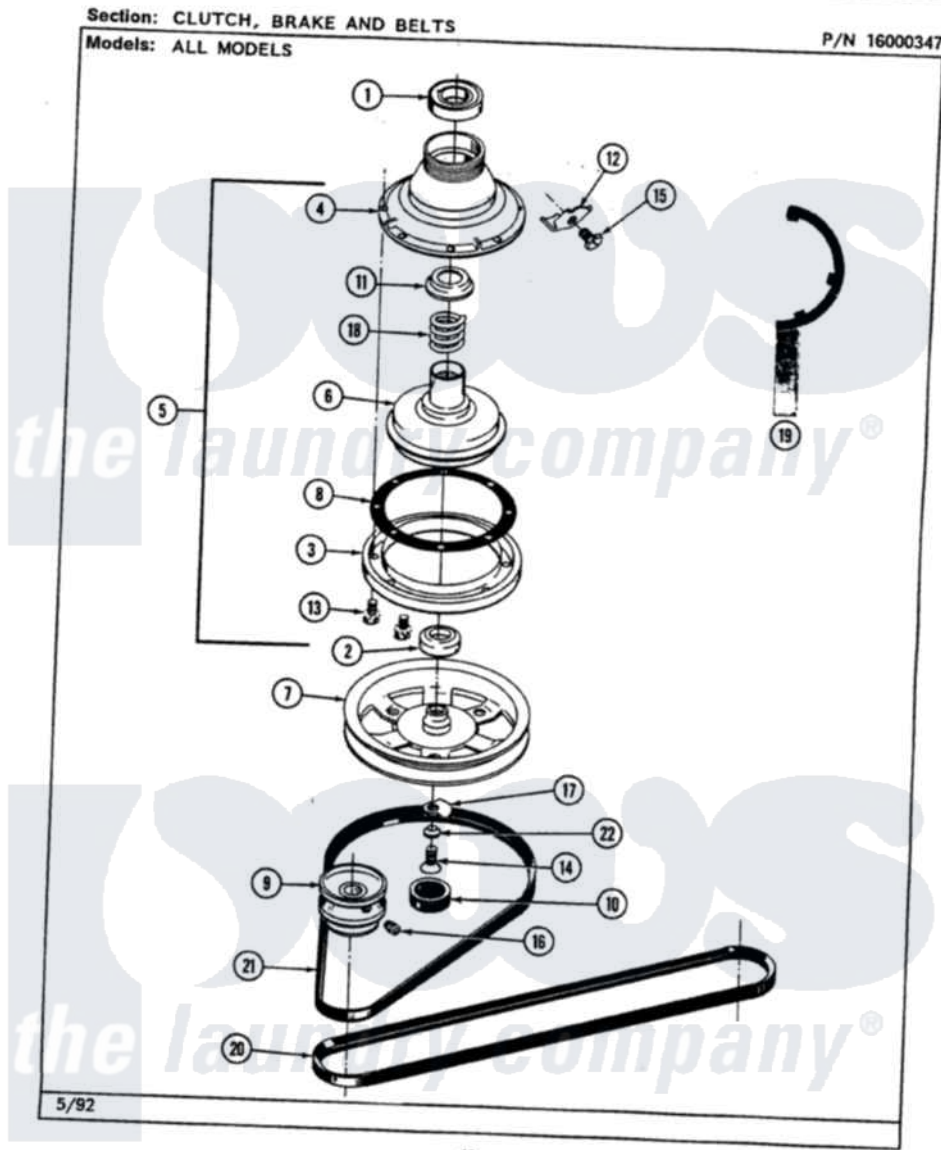

Maytag LAT8520ABL 03 - CLUTCH, BRAKE & BELTS

Maytag [Residential Maytag LAT8520ABL Washer Parts](#) Parts Diagram 03 - CLUTCH, BRAKE & BELTS
Click on the part number to view part

Item	Original Part Number	Replaced By	Status	Part Description
1	Y200720	22003441		Bearing, Rear
2	200835			Bearing, Brake Rotor
3	211043	6-2011900		Brake Asse
4	211045	6-2011900		Brake Asse
5	201190	6-2011900		Brake Asse
6	201126	6-2011900		Brake Asse
7	211059	6-2301530		Pulley
8	211042	6-2011900		Brake Asse
9	200816	6-2008160		Pulley- MO
10	211038		Not Available	CAP, OIL RETAINER
11	211039	6-2011900		Brake Asse
12	213325			Clip, Retaining
13	211000			SCREW, BRAKE DRUM (HEX HEAD)
14	211375	681582		Screw
15	213326			Bolt, Sems Retaining Clip
16	Y053241			Set Screw, Motor Pulley

17	211089		Lug, Stop Pulley
18	211041	6-2011900	Brake Asse
19	Y038315	038315	Tool
20	211124		Part Not Used
21	211125		V Belt, Drive Pulley
22	211090	22003555	Washer, Stop Lug