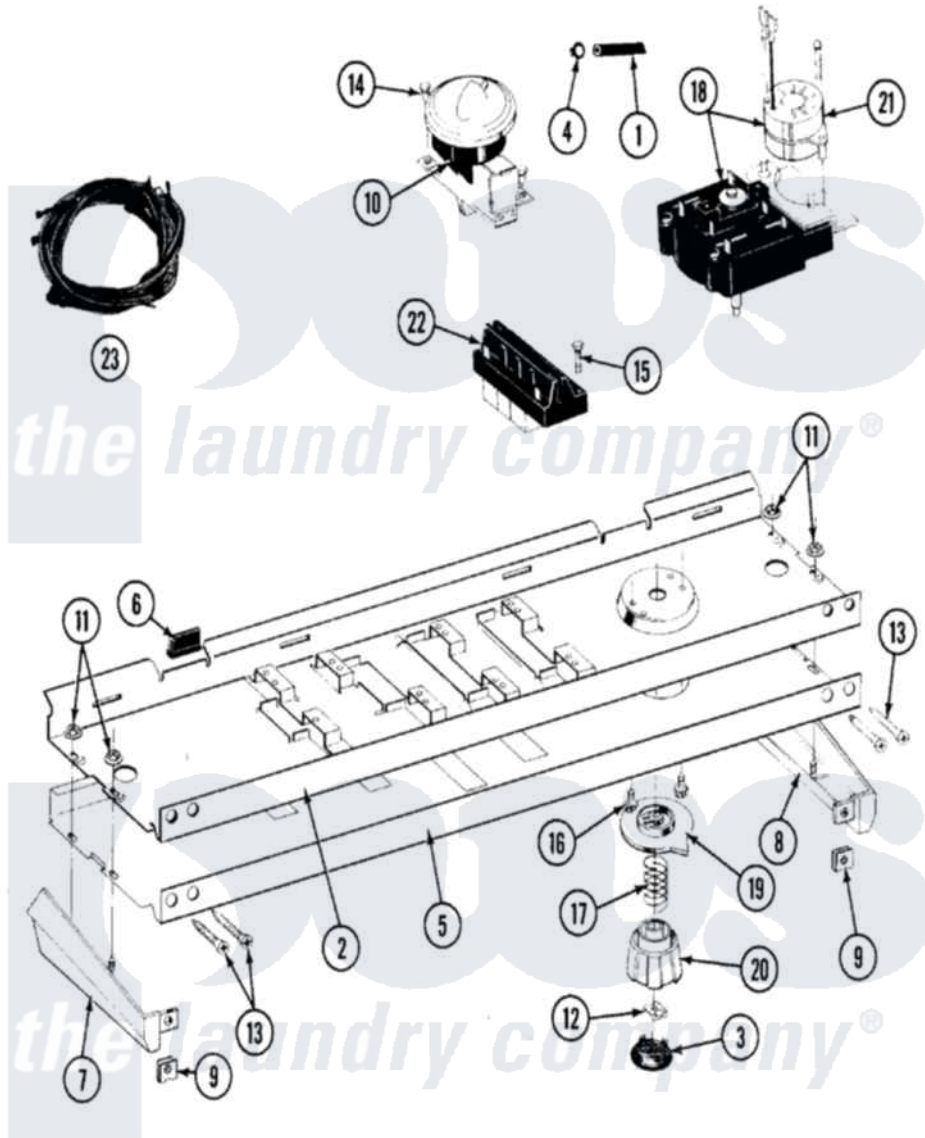

Maytag LAT8520ABL 04 - CONTROL PANEL

Maytag [Residential Maytag LAT8520ABL Washer Parts](#) Parts Diagram 04 - CONTROL PANEL
 Click on the part number to view part

Item	Original Part Number	Replaced By	Status	Part Description
1	212942	22001619		Tube, Water Level Switch
2	214809			Back Up Plate
3	215821		Not Available	CAP, KNOB
4	410296	596669		Clamp, Manifold
5	207603		Not Available	CONTROL PANEL
6	214897			Pad, Control Panel
7	207215		Not Available	END CAP LH
8	207216		Not Available	END CAP RH
9	214894			Fastener, End Cap
10	207360			Infinite Level Press Switch
11	214872			Palnut, End Cap Note: Nut, Lamp Holder
12	211605			Bezel, Timer Dial
13	210932			Screw, No.8 X 9/16 Ctsk Note: Screw, Inlet Duct
14	211168	W10139210		Screw, 8-18 X 5/16
15	213117	67006908		Screw, Ice Rack

16	213966	3400014	Screw
17	211065		Spring, Index Wheel
18	207377	Not Available	TIMER
19	215827	Not Available	TIMER DIAL SKIRT
20	215828		Knob, Timer
21	205033	22205033	Motor- Tim
22	207368	Not Available	TEMP CONTROL SWITCH - 3 BUTTON
23	207383		Wire Harness