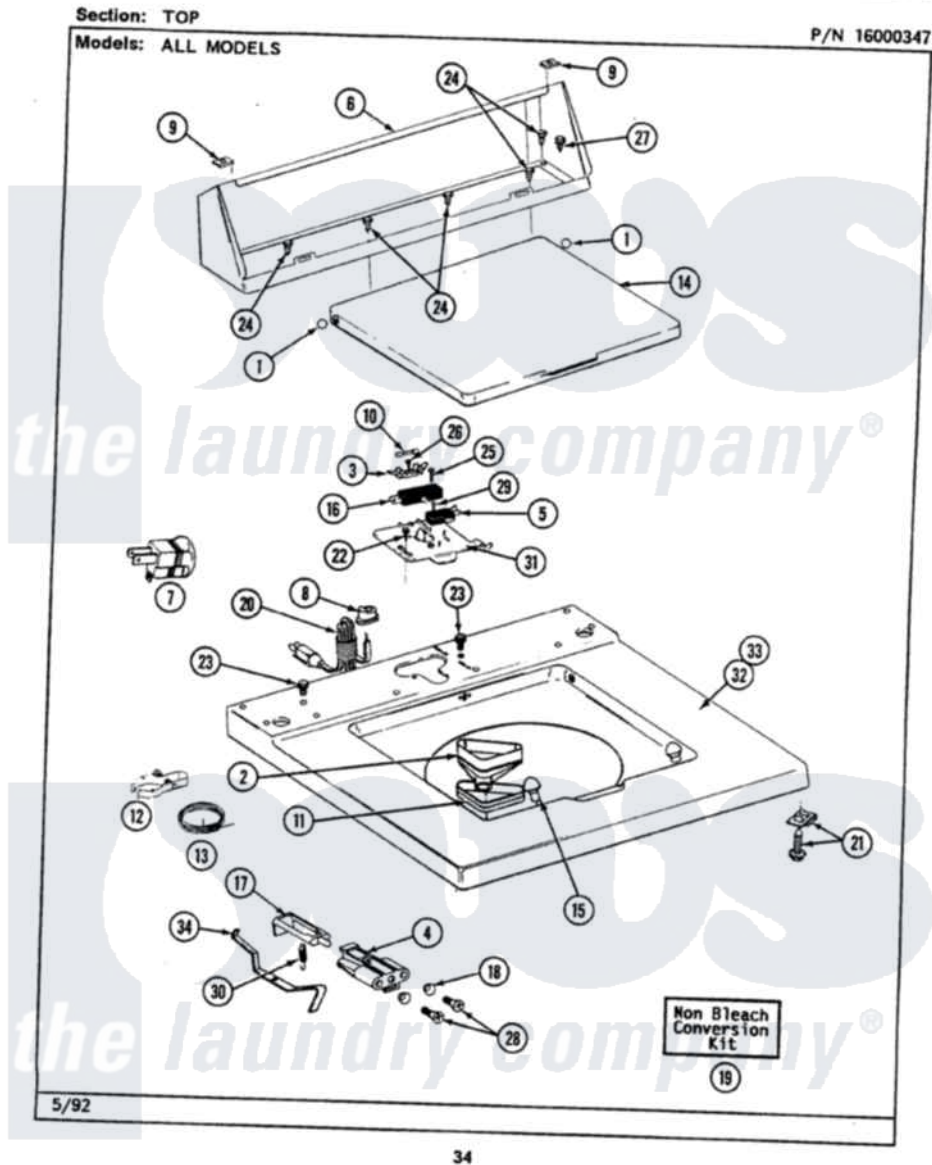

Maytag LAT8520ABL 05 - TOP

Maytag [Residential Maytag LAT8520ABL Washer Parts](#) Parts Diagram 05 - TOP
 Click on the part number to view part

Item	Original Part Number	Replaced By	Status	Part Description
1	211726			Hinge, Ball Lid
2	215578			Bleach Inlet Almond
3	207167			Block, Fuse
4	214279	204968		Plunger And Bracket Assembly--W
5	207166			Switch, Check
6	205635L		Not Available	CONSOLE (ALM)
7	Y201808			Converter
8	211881			Grommet, Cord Part Not Used-Gas Models Only
9	215075			Fastener, Control Panel To Console
10	207168	22001682		Switch Assembly, Lid W/4amp Fuse
11	214436			Gasket
12	301548			Clamp, Ground Wire
13	311155			Ground Wire And Clamp
14	216073L		Not Available	(ALMOND)---NA

15	212716		Bumper, Lid
16	205415	279347	Switch-Lid
17	215700		Not Available
18	211500		LID SWITCH PLUNGER
19	205997		Washer, Bracket To Top Cover
20	204590		Non-Bleach Conversion Kit
21	204445		Cord, Power
22	207159	489355	Screw And Fastener Assembly
23	210186	3370225	Screw, 8 X 1/2
24	211294	90767	Screw
25	213501		Screw, 8A X 3/8 HeX Washer Head Tapping
26	215705	Y311711	Screw, No.6-20 X 1-1/8 Inch
27	Y313559		Screw, Fuse Block
28	910182	25-7809	Screw
29	912012	3400409	Screw, No.6-20 1/2 Flthd Torx
30	213720		Screw
31	Y215699	22001678	Spring, Lid Switch
32	207170L		Bracket, Switch And Fuse
34	215704		Top Cover Assembly ALM----NA
			Lever, Unbalance