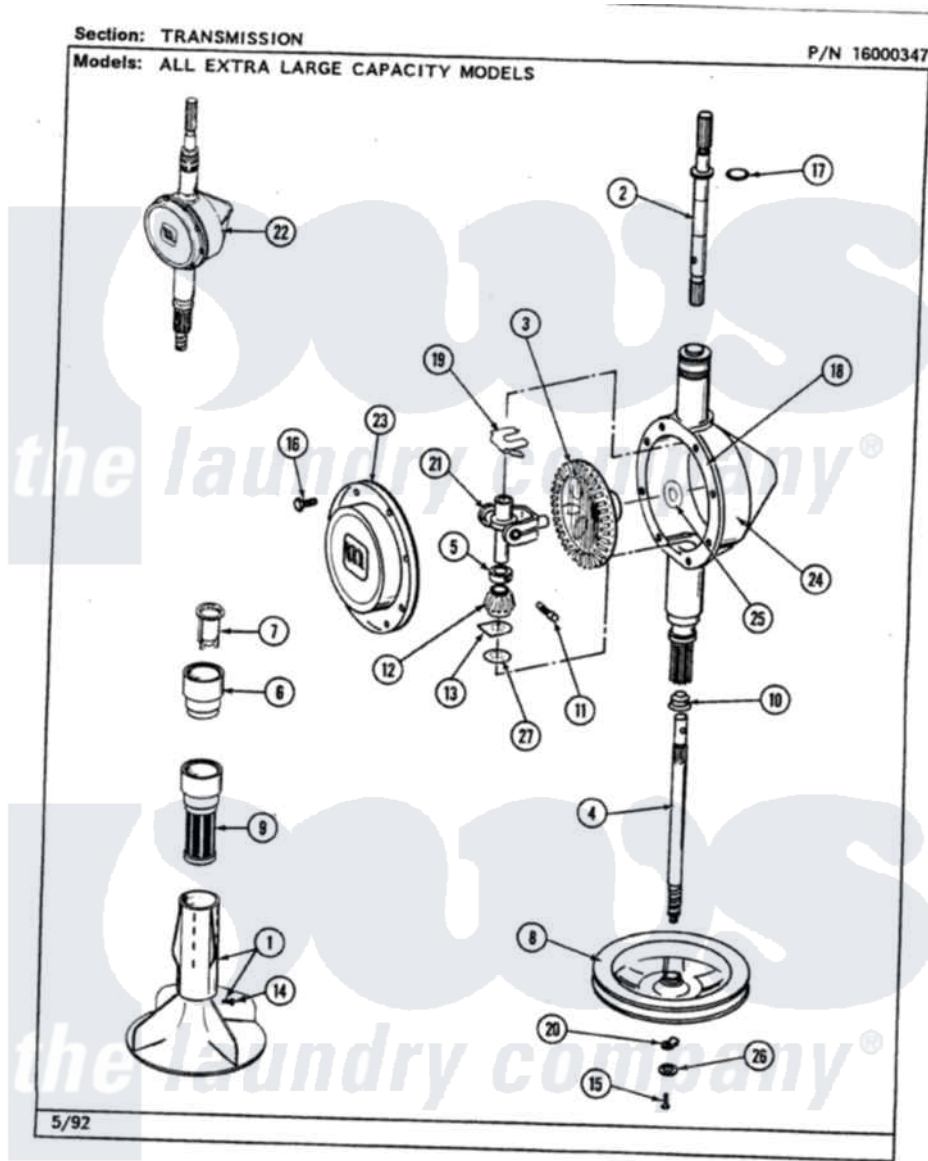

Maytag LAT8520ABL 06 - TRANSMISSION

42

Maytag Residential Maytag LAT8520ABL Washer Parts Parts Diagram 06 - TRANSMISSION
Click on the part number to view part

Item	Original Part Number	Replaced By	Status	Part Description
1	207228			Agitator W/Lock Screw
2	207153	6-2097820		Kit- Shaft
3	206713	6-2067130		Gear- Beve
4	215410	12001450		Ctr Shaft W/Collar Andkeeper- Dp
5	215415		Not Available	COLLAR, LOWER
7	215733			Dispensing Cup
8	211059	6-2301530		Pulley
9	207426			Lint Filter Deep
10	206602	207843		Lip Seal Repair Kit
11	Y206629			Pin, Collar
12	215401	W10221114		Pinion
13	215395			Plate, Clutch
14	206478		Not Available	SCREW & WASHER FOR AGITATOR
15	211375	681582		Screw
16	215417		Not Available	SCREW, TRANSMISSION

17	210690		COVER
18	Y058700	675652	Seal, Rubber
19	215581		Adhesive
20	211089		Spring, Agitator Shaft
21	206685	6-2066850	Lug, Stop Pulley
22	206707	6-2097750	Yoke
23	206628		Trans Dee
24	206624	6-2097750	Cover, Transmission
25	215394		Trans Dee
26	211090	22003555	Washer, Bevel Gear
27	211483	6-2114830	Washer, Stop Lug
			Washer- SP