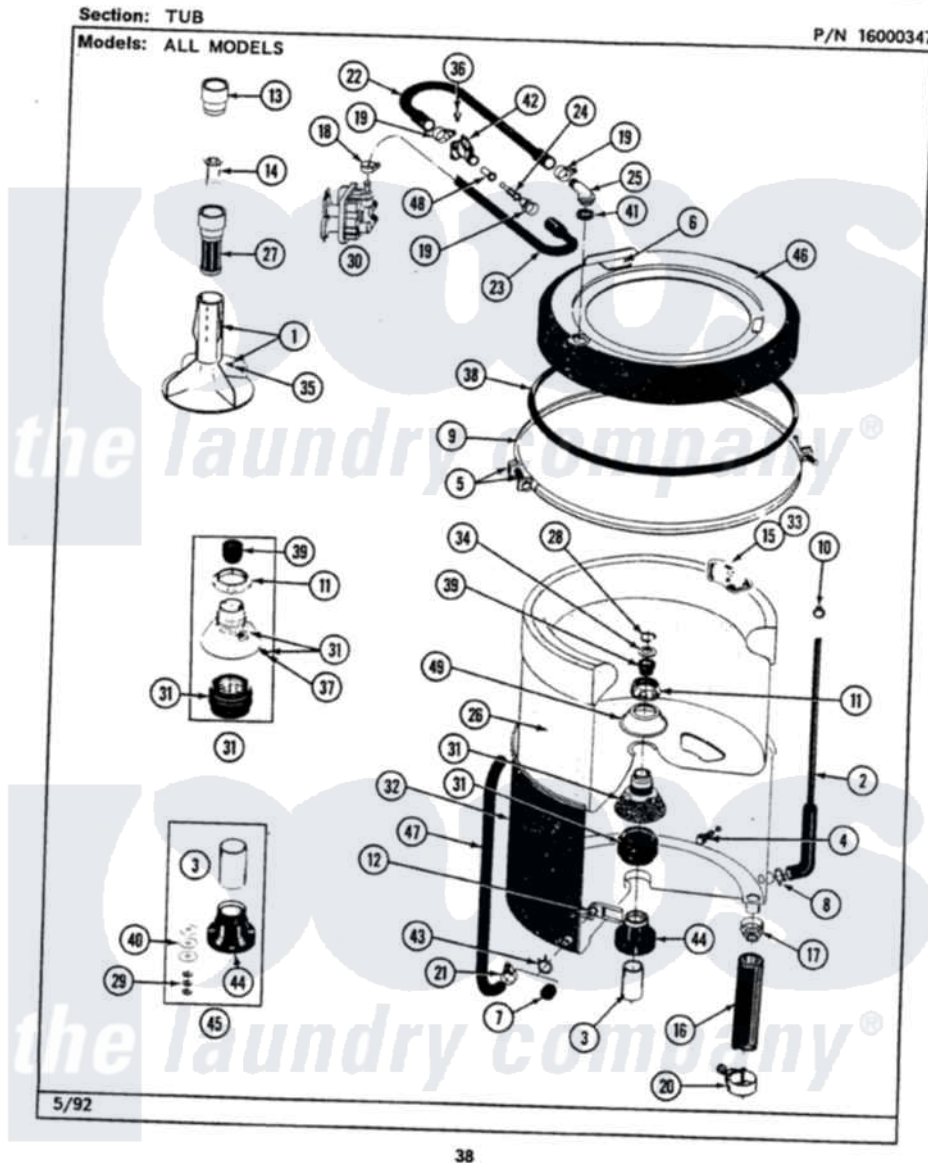

Maytag LAT8520ABL 07 - TUB

Maytag [Residential Maytag LAT8520ABL Washer Parts](#) Parts Diagram 07 - TUB
Click on the part number to view part

Item	Original Part Number	Replaced By	Status	Part Description
1	207228			Agitator W/Lock Screw
2	212942	22001619		Tube, Water Level Switch
3	211130			Bearing Liner, Tub Bearing
4	200744	W10175939		Bolt
"	205254	W10175938		Bolt
5	205529			Nut And Bolt Kit For Tub Clam
6	215232			Bumper, Unbalance
8	211641			Clamp, 1-1/16"
9	200846			Clamp - Tub Cover
10	410296	596669		Clamp, Manifold
11	211047	6-2110472		Nut- Clamp
12	214434			Spout, Deflector
14	215733			Dispensing Cup
16	213045			Hose, Outer Tub Part Not Used
17	200900	616099		Clamp
18	201575			Clamp, Hose

19	202515	596669	Clamp, Manifold
20	202574	3367052	Clamp, Hose
21	205161	489503	Clamp
22	Y215234		Hose, Injector Fill
23	213013		Hose, Injector
24	213015		Nozzle, Injector
25	215235		Tube, Injector
26	207831	Not Available	TUB, INNER (W/PLUG)
27	207426		Lint Filter Deep
28	Y015667		Retaining Ring
29	Y054867		Washer, Lock
30	205613		Water Valve
31	204012	6-2095720	Mounting S
32	205484		Tub, Outer Part Not Used
33	215980		Plug, Filter Hole
34	Y015666		Washer, Retaining -
35	206478	Not Available	SCREW & WASHER FOR AGITATOR
36	312620		Screw, Sems
37	211618	22001423	Set Screw, Mounting Stem
38	211232		Seal, Tub Cover
39	Y0A4298	6-0A57420	Seal- Agitator
40	211100		Washer, Outer Tub
41	215233		Seal For Injector Tube
42	215447		Sleeve For Injector
43	214739	596669	Clamp, Manifold
44	200824	6-2040130	Tub Bearin
45	204013	6-2040130	Tub Bearin
46	206380	Not Available	COVER, TUB
47	214433		Tube, Inlet Part Not Used
48	213016	216201	Nozzle
49	211210		Washer, Clamping Nut