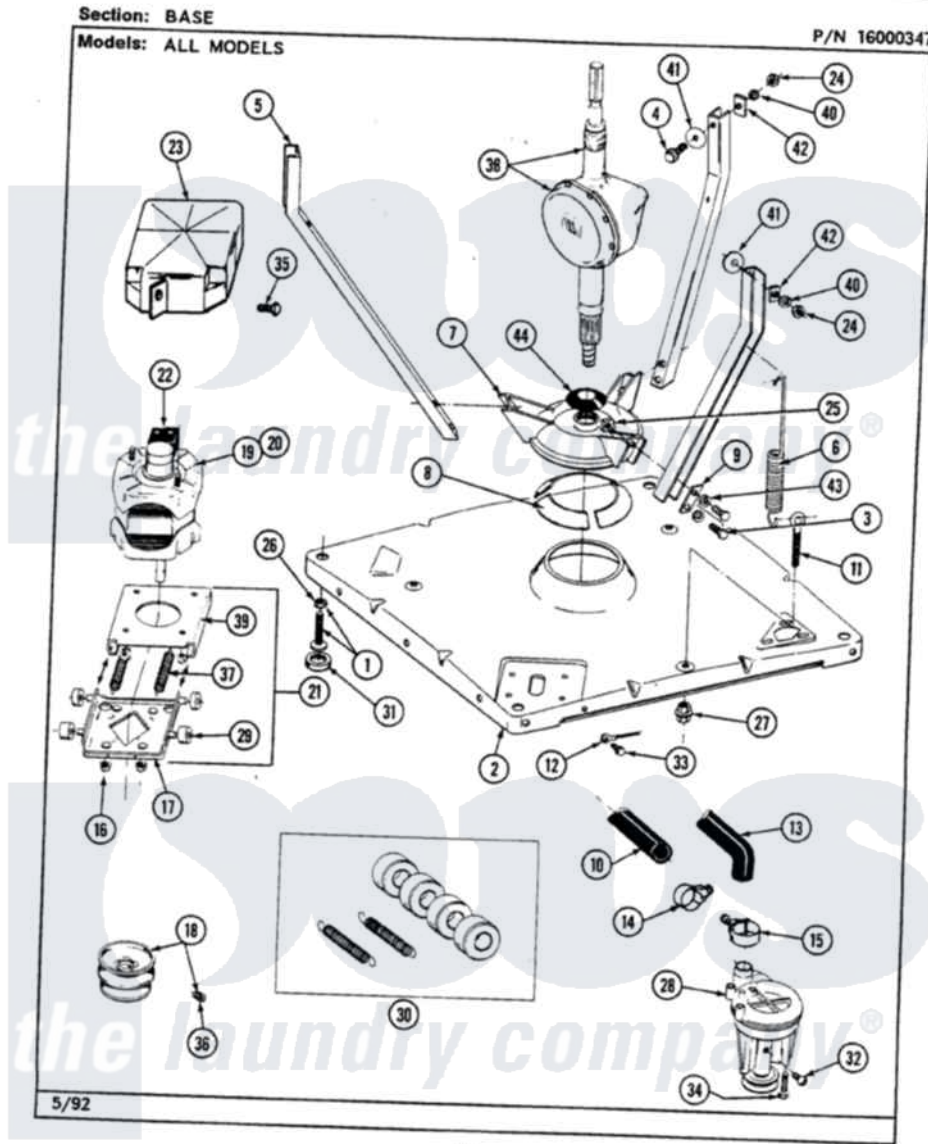

Maytag LAT8520ABW 01 - BASE

44

Maytag [Residential Maytag LAT8520ABW Washer Parts](#) Parts Diagram 01 - BASE
 Click on the part number to view part

Item	Original Part Number	Replaced By	Status	Part Description
1	Y302699	22003428		Leg, Adjustable
2	203274			Base With Damper Pads
3	Y015627			Screw- Hex
4	205254	W10175938		Bolt
"	200744	W10175939		Bolt
5	213053			Brace, Tub Part Not Used
6	213054			Centering Spring - 3 Used
7	203725			Damper W/Bolt And Clip
8	203956			Damper Pad Kit
9	213073			Washer, Double Brace
10	214767	22001448		Hose, Pump
11	213120	216416		Bolt, Eye/Centering Spring
12	204807			Ground Wire, Supp. Plte To Top Cover
13	213045			Hose, Outer Tub Part Not Used
14	200461	285655		Clamp, Hose