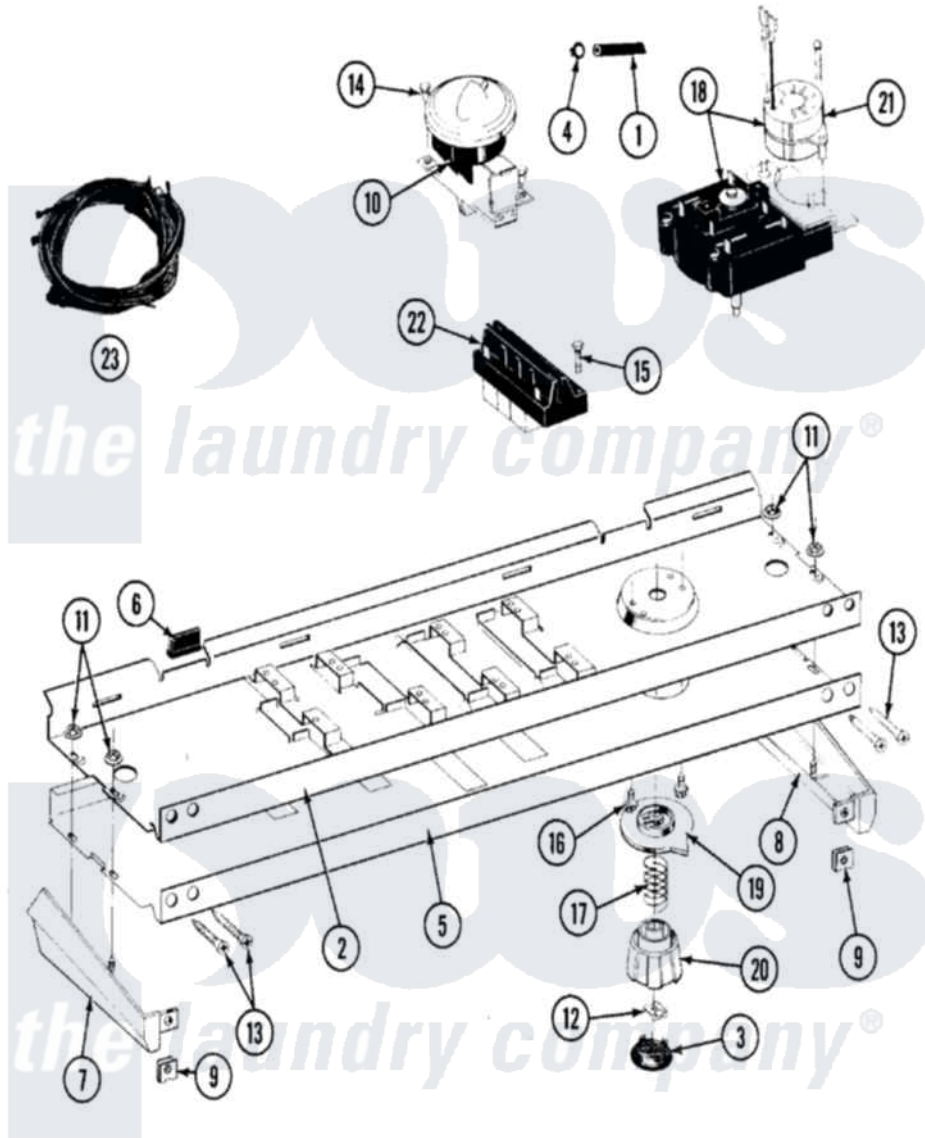

Maytag LAT8520ABW 04 - CONTROL PANEL

Maytag [Residential Maytag LAT8520ABW Washer Parts](#) Parts Diagram 04 - CONTROL PANEL
 Click on the part number to view part

Item	Original Part Number	Replaced By	Status	Part Description
1	212942	22001619		Tube, Water Level Switch
2	214809			Back Up Plate
3	215821		Not Available	CAP, KNOB
4	410296	596669		Clamp, Manifold
5	207603		Not Available	CONTROL PANEL
6	214897			Pad, Control Panel
7	207215		Not Available	END CAP LH
8	207216		Not Available	END CAP RH
9	214894			Fastener, End Cap
10	207360			Infinite Level Press Switch
11	214872			Palnut, End Cap Note: Nut, Lamp Holder
12	211605			Bezel, Timer Dial
13	210932			Screw, No.8 X 9/16 Ctsk Note: Screw, Inlet Duct
14	211168	W10139210		Screw, 8-18 X 5/16
15	213117	67006908		Screw, Ice Rack

16	213966	3400014	Screw
17	211065		Spring, Index Wheel
18	207377	Not Available	TIMER
19	215827	Not Available	TIMER DIAL SKIRT
20	215828		Knob, Timer
21	205033	22205033	Motor- Tim
22	207368	Not Available	TEMP CONTROL SWITCH - 3 BUTTON
23	207383		Wire Harness