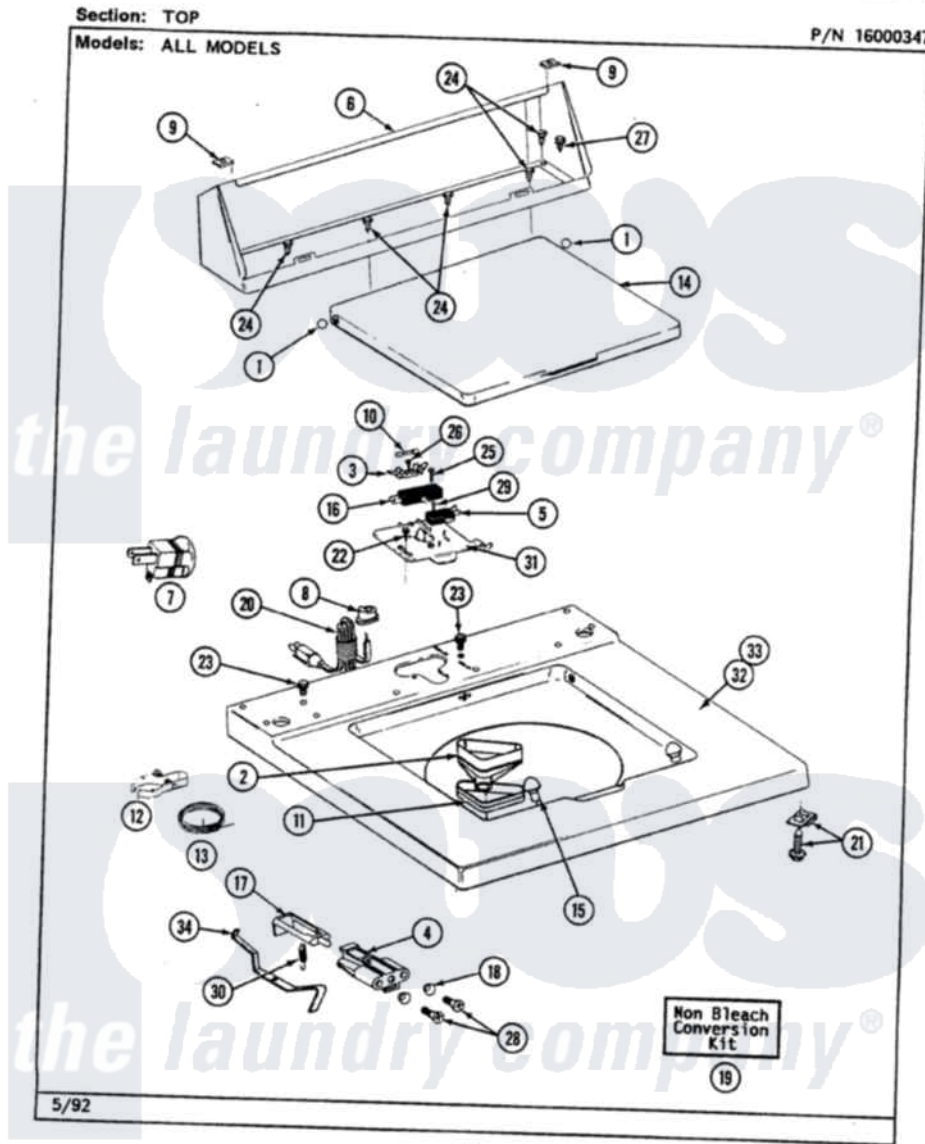

Maytag LAT8520ABW 05 - TOP

Maytag [Residential Maytag LAT8520ABW Washer Parts](#) Parts Diagram 05 - TOP
 Click on the part number to view part

Item	Original Part Number	Replaced By	Status	Part Description
1	211726			Hinge, Ball Lid
2	215577			Bleach Inlet White
3	207167			Block, Fuse
4	214279	204968		Plunger And Bracket Assembly--W
5	207166			Switch, Check
6	205635			Console
7	Y201808			Converter
8	211881			Grommet, Cord Part Not Used-Gas Models Only
9	215075			Fastener, Control Panel To Console
10	207168	22001682		Switch Assembly, Lid W/4amp Fuse
11	214436			Gasket
12	301548			Clamp, Ground Wire
13	311155			Ground Wire And Clamp
14	216073			LID (WHITE)

15	212716		Bumper, Lid
16	205415	279347	Switch-Lid
17	215700		Not Available
18	211500		LID SWITCH PLUNGER
19	205997		Washer, Bracket To Top Cover
20	204590		Non-Bleach Conversion Kit
21	204445		Cord, Power
22	207159	489355	Screw And Fastener Assembly
23	210186	3370225	Screw, 8 X 1/2
24	211294	90767	Screw
25	213501		Screw, 8A X 3/8 HeX Washer Head Tapping
26	215705	Y311711	Screw, No.6-20 X 1-1/8 Inch
27	Y313559		Screw, Fuse Block
28	910182	25-7809	Screw
29	912012	3400409	Screw, No.6-20 1/2 Flthd Torx
30	213720		Screw
31	Y215699	22001678	Spring, Lid Switch
32	207170		Bracket, Switch And Fuse
34	215704		Top Cover
			Lever, Unbalance