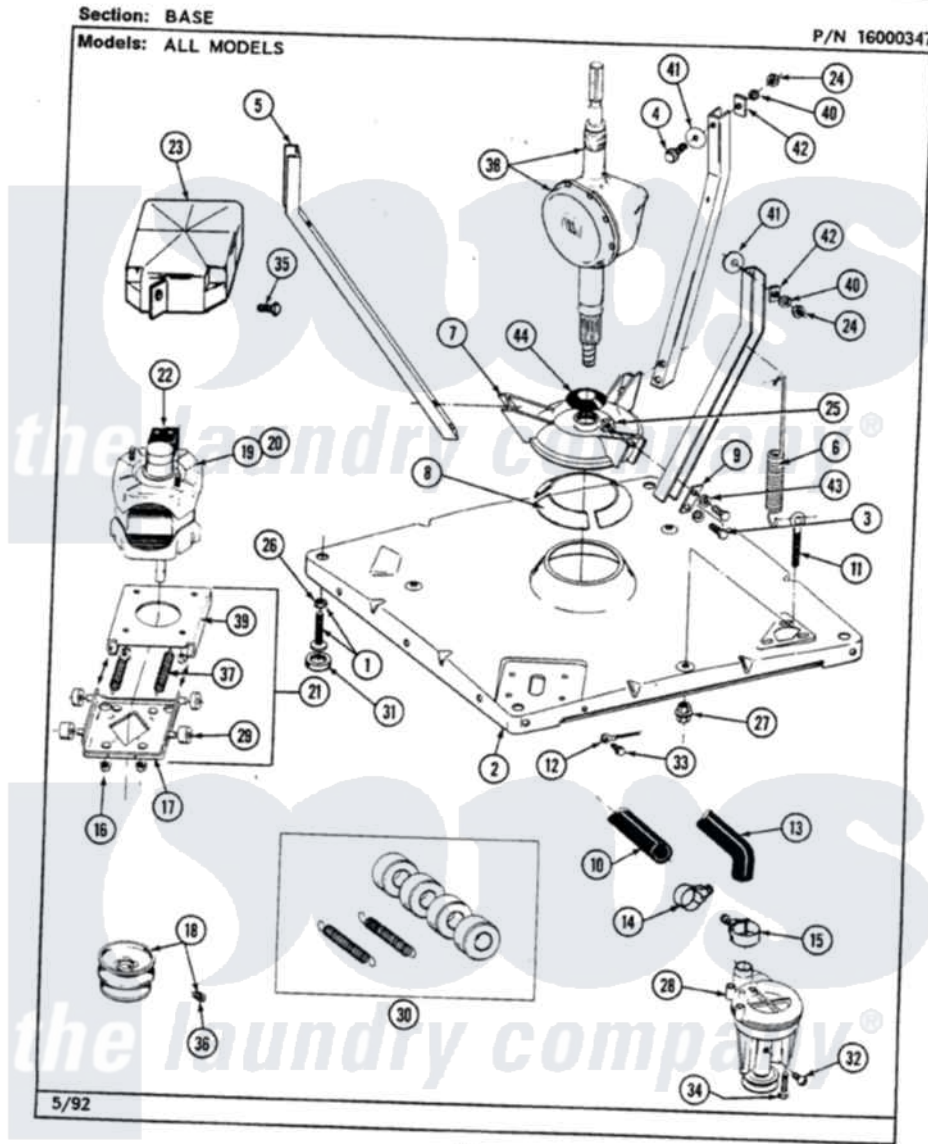

Maytag LAT8520BAL 01 - BASE

44

Maytag Residential Maytag LAT8520BAL Washer Parts Parts Diagram 01 - BASE
 Click on the part number to view part

Item	Original Part Number	Replaced By	Status	Part Description
1	Y302699	22003428		Leg, Adjustable
2	203274			Base With Damper Pads
3	Y015627			Screw- Hex
4	205254	W10175938		Bolt
"	200744	W10175939		Bolt
5	213053			Brace, Tub Part Not Used
6	213054			Centering Spring - 3 Used
7	203725			Damper W/Bolt And Clip
8	203956			Damper Pad Kit
9	213073			Washer, Double Brace
10	214767	22001448		Hose, Pump
11	213120	216416		Bolt, Eye/Centering Spring
12	204807			Ground Wire, Supp. Plte To Top Cover
13	213045			Hose, Outer Tub Part Not Used
14	200461	285655		Clamp, Hose