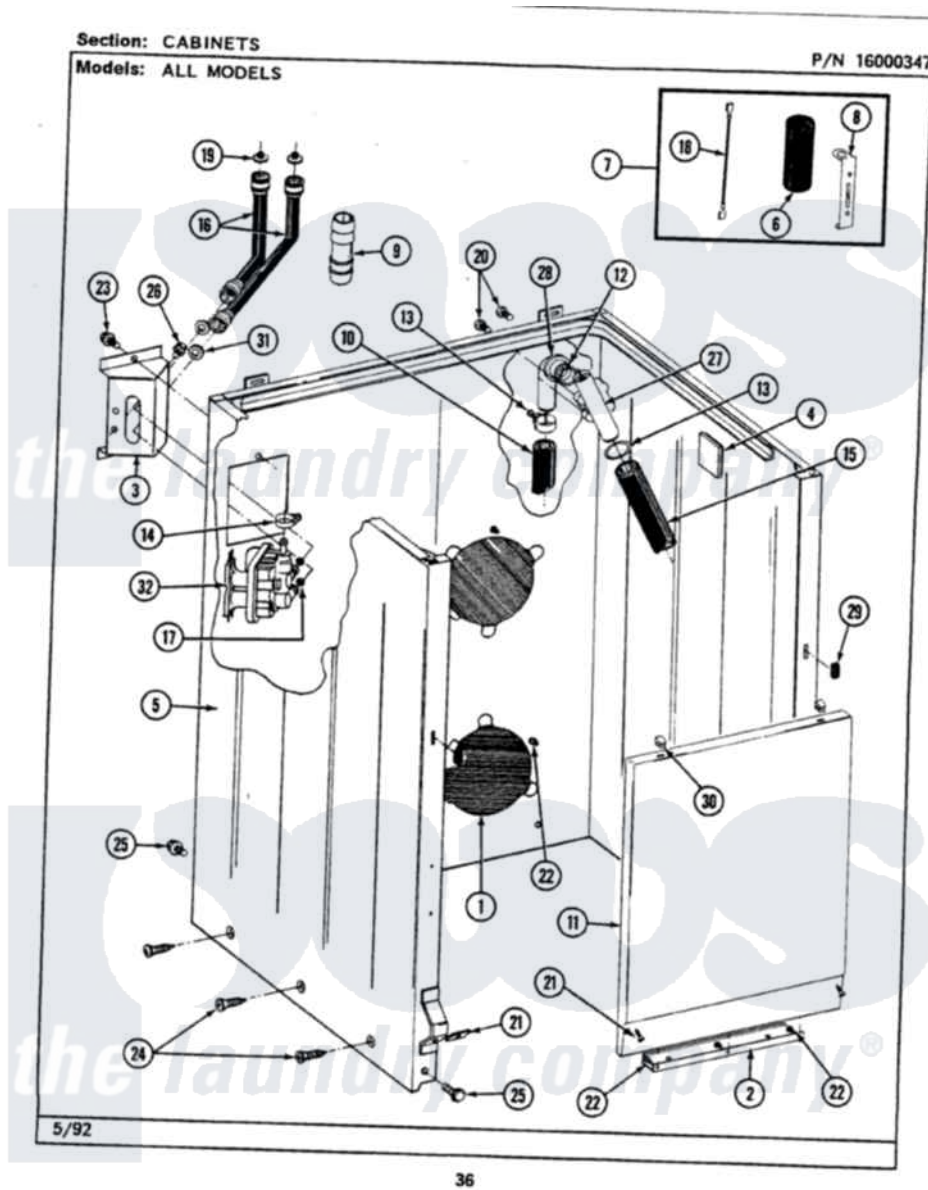

# Maytag LAT8520BAL 02 - CABINET

Maytag Residential Maytag LAT8520BAL Washer Parts Parts Diagram 02 - CABINET  
Click on the part number to view part

Item	Original Part Number	Replaced By	Status	Part Description
1	211878		Not Available	PLATE, ACCESS
2	<a href="#">213846</a>			Guard, Belt
3	214812	<a href="#">22002361</a>		Bracket, Water Valve
4	<a href="#">215058</a>			Pad, Cabinet Bumper
5	203319L		Not Available	(ALMOND)
6	<a href="#">Y200832</a>			Capacitor
7	<a href="#">206103</a>			Capacitor Kit
8	<a href="#">211149</a>			Clip, Capacitor
9	<a href="#">Y216015</a>			Coupling, Hose
10	<a href="#">Y059149</a>			(7/8" I.D. CARTON OF 50 FT.)
"	<a href="#">216017</a>			Hose, Drain
11	212998L		Not Available	FRONT PANEL-ALMOND
12	<a href="#">214765</a>			Gasket, Siphon Break
13	200908	<a href="#">285655</a>		Clamp, Hose
14	<a href="#">201575</a>			Clamp, Hose
15	214767	<a href="#">22001448</a>		Hose, Pump

16	<a href="#">202860</a>		Inlet Hose Assembly
17	214337	<a href="#">96160</a>	Screen
18	<a href="#">203237</a>		No.17 Wire With Terminal
19	200961	<a href="#">12001413</a>	Strainer And Washer Kit
20	<a href="#">Y014874</a>		Screw, Idler Arm And Sleeve
21	<a href="#">204439</a>		Screw And Fstner Assembly
22	211294	<a href="#">90767</a>	Screw, 8A X 3/8 HeX Washer Head Tapping
23	212276	<a href="#">W10116760</a>	Screw
24	<a href="#">213007</a>		Xfor Cabinet See Cabinet, Back
25	213121	<a href="#">3400111</a>	Screw, 12-14 X 5/8
"	213122	<a href="#">27001200</a>	Screw
26	<a href="#">Y313561</a>		Screw---NA
27	<a href="#">206638</a>		Siphon Break
28	Y216016	<a href="#">W10116738</a>	Elbow
29	214376	<a href="#">22002331</a>	Spacer, Front Panel
30	212982	<a href="#">22001650</a>	Fastener, Spring
31	<a href="#">Y013783</a>		Washer, Inlet Hose
32	<a href="#">205613</a>		Water Valve