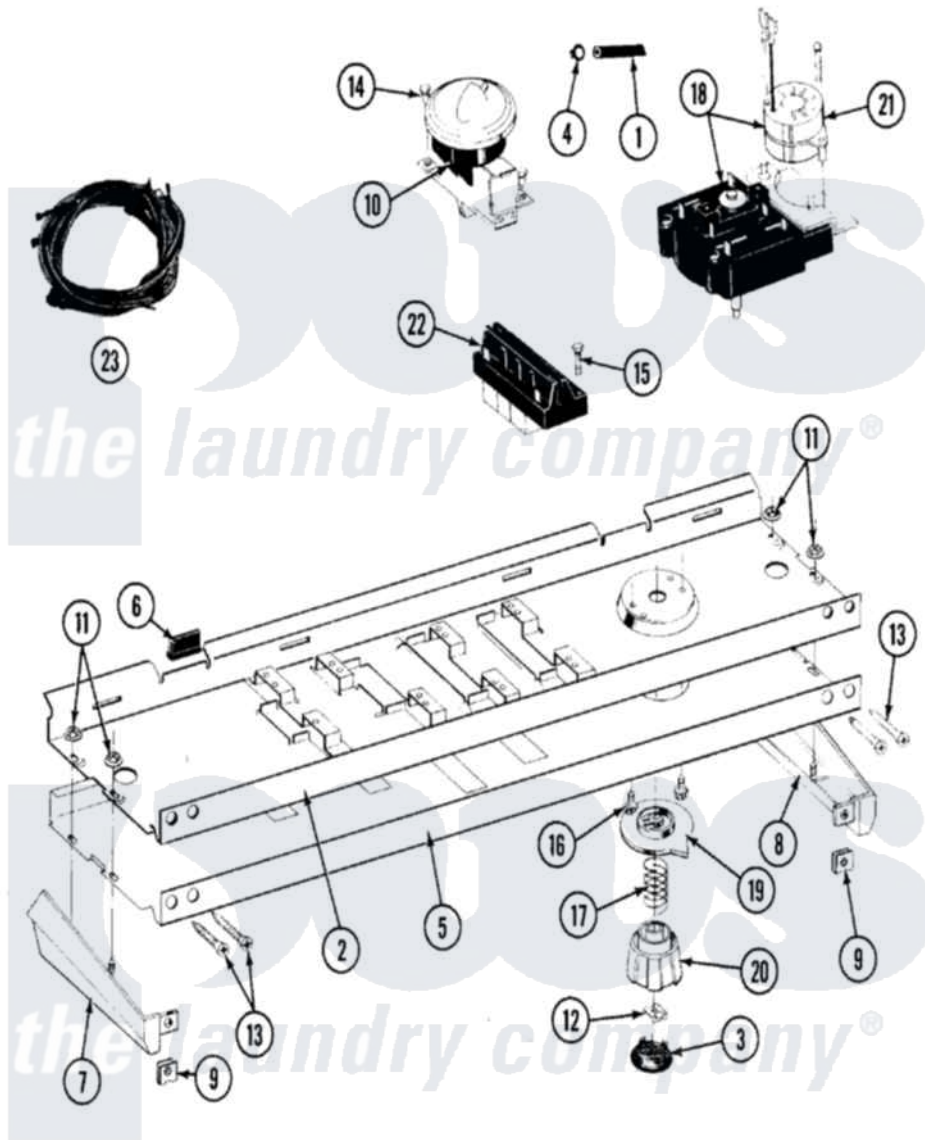

Maytag LAT8520BAL 04 - CONTROL PANEL

Maytag [Residential Maytag LAT8520BAL Washer Parts](#) Parts Diagram 04 - CONTROL PANEL
 Click on the part number to view part

Item	Original Part Number	Replaced By	Status	Part Description
1	212942	22001619		Tube, Water Level Switch
2	214809			Back Up Plate
3	215821		Not Available	CAP, KNOB
4	410296	596669		Clamp, Manifold
5	208118		Not Available	FACIA A8520
6	214897			Pad, Control Panel
7	207215		Not Available	END CAP LH
8	207216		Not Available	END CAP RH
9	214894			Fastener, End Cap
10	207360			Infinite Level Press Switch
11	214872			Palnut, End Cap Note: Nut, Lamp Holder
12	211605			Bezel, Timer Dial
13	210932			Screw, No.8 X 9/16 Ctsk Note: Screw, Inlet Duct
14	211168	W10139210		Screw, 8-18 X 5/16
15	213117	67006908		Screw, Ice Rack

16	213966	3400014	Screw
17	211065		Spring, Index Wheel
18	207376	22207376	Timer
19	215827		Not Available TIMER DIAL SKIRT
20	215828		Knob, Timer
21	205033	22205033	Motor- Tim
22	207367		Not Available TEMP CONTROL SWITCH - 4 BUTTON
23	207382		Wire Harness