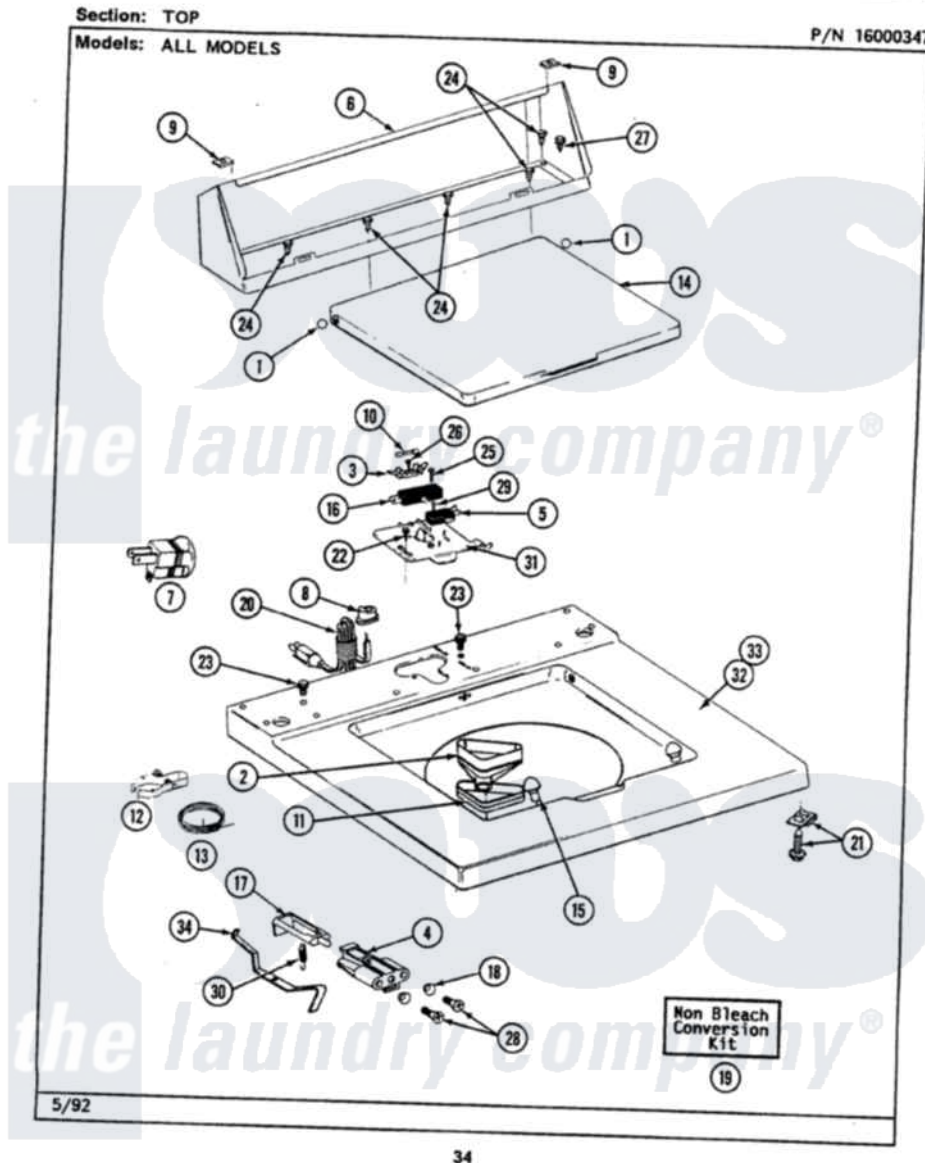

Maytag LAT8520BAL 05 - TOP

Maytag [Residential Maytag LAT8520BAL Washer Parts](#) Parts Diagram 05 - TOP
 Click on the part number to view part

Item	Original Part Number	Replaced By	Status	Part Description
1	211726			Hinge, Ball Lid
2	215578			Bleach Inlet Almond
3	207167			Block, Fuse
4	214279	204968		Plunger And Bracket Assembly--W
5	207166			Switch, Check
6	205635L		Not Available	CONSOLE (ALM)
7	Y201808			Converter
8	211881			Grommet, Cord Part Not Used-Gas Models Only
9	215075			Fastener, Control Panel To Console
10	207168	22001682		Switch Assembly, Lid W/4amp Fuse
11	214436			Gasket
12	301548			Clamp, Ground Wire
13	311155			Ground Wire And Clamp
14	216073L		Not Available	(ALMOND)---NA

15	212716		Bumper, Lid
16	205415	279347	Switch-Lid
17	215700		Not Available
18	211500		LID SWITCH PLUNGER
19	205997		Washer, Bracket To Top Cover
20	204590		Non-Bleach Conversion Kit
21	204445		Cord, Power
22	207159	489355	Screw And Fastener Assembly
23	210186	3370225	Screw, 8 X 1/2
24	211294	90767	Screw
25	213501		Screw, 8A X 3/8 HeX Washer Head Tapping
26	215705	Y311711	Screw, No.6-20 X 1-1/8 Inch
27	Y313559		Screw, Fuse Block
28	910182	25-7809	Screw
29	912012	3400409	Screw, No.6-20 1/2 Flthd Torx
30	213720		Screw
31	Y215699	22001678	Spring, Lid Switch
32	207170L		Bracket, Switch And Fuse
34	215704		Top Cover Assembly ALM----NA
			Lever, Unbalance