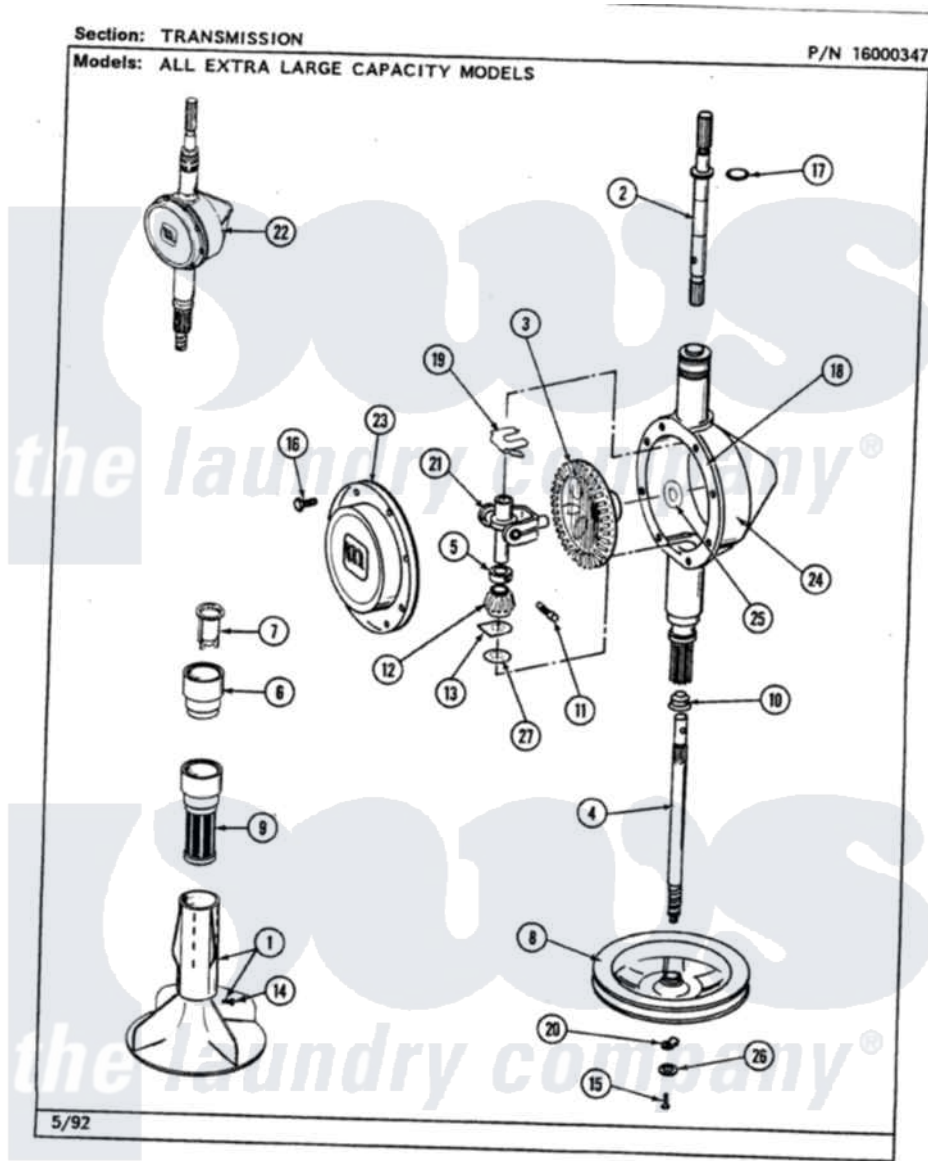

Maytag LAT8520BAL 06 - TRANSMISSION

42

Maytag Residential Maytag LAT8520BAL Washer Parts Parts Diagram 06 - TRANSMISSION
Click on the part number to view part

| Item | Original Part Number | Replaced By | Status | Part Description |
|------|-------------------------|---------------------------|---------------|----------------------------------|
| 1 | 207228 | | | Agitator W/Lock Screw |
| 2 | 207153 | 6-2097820 | | Kit- Shaft |
| 3 | 206713 | 6-2067130 | | Gear- Beve |
| 4 | 215410 | 12001450 | | Ctr Shaft W/Collar Andkeeper- Dp |
| 5 | 215415 | | Not Available | COLLAR, LOWER |
| 7 | 215733 | | | Dispensing Cup |
| 8 | 211059 | 6-2301530 | | Pulley |
| 9 | 207426 | | | Lint Filter Deep |
| 10 | 206602 | 207843 | | Lip Seal Repair Kit |
| 11 | Y206629 | | | Pin, Collar |
| 12 | 215401 | W10221114 | | Pinion |
| 13 | 215395 | | | Plate, Clutch |
| 14 | 206478 | | Not Available | SCREW & WASHER FOR AGITATOR |
| 15 | 211375 | 681582 | | Screw |
| 16 | 215417 | | Not Available | SCREW, TRANSMISSION |

| | | | |
|----|------------------------|---------------------------|------------------------|
| 16 | 210417 | Not Available | COVER |
| 17 | 210690 | | Seal, Rubber |
| 18 | Y058700 | 675652 | Adhesive |
| 19 | 215581 | | Spring, Agitator Shaft |
| 20 | 211089 | | Lug, Stop Pulley |
| 21 | 206685 | 6-2066850 | Yoke |
| 22 | 206707 | 6-2097750 | Trans Dee |
| 23 | 206628 | | Cover, Transmission |
| 24 | 206624 | 6-2097750 | Trans Dee |
| 25 | 215394 | | Washer, Bevel Gear |
| 26 | 211090 | 22003555 | Washer, Stop Lug |
| 27 | 211483 | 6-2114830 | Washer- SP |