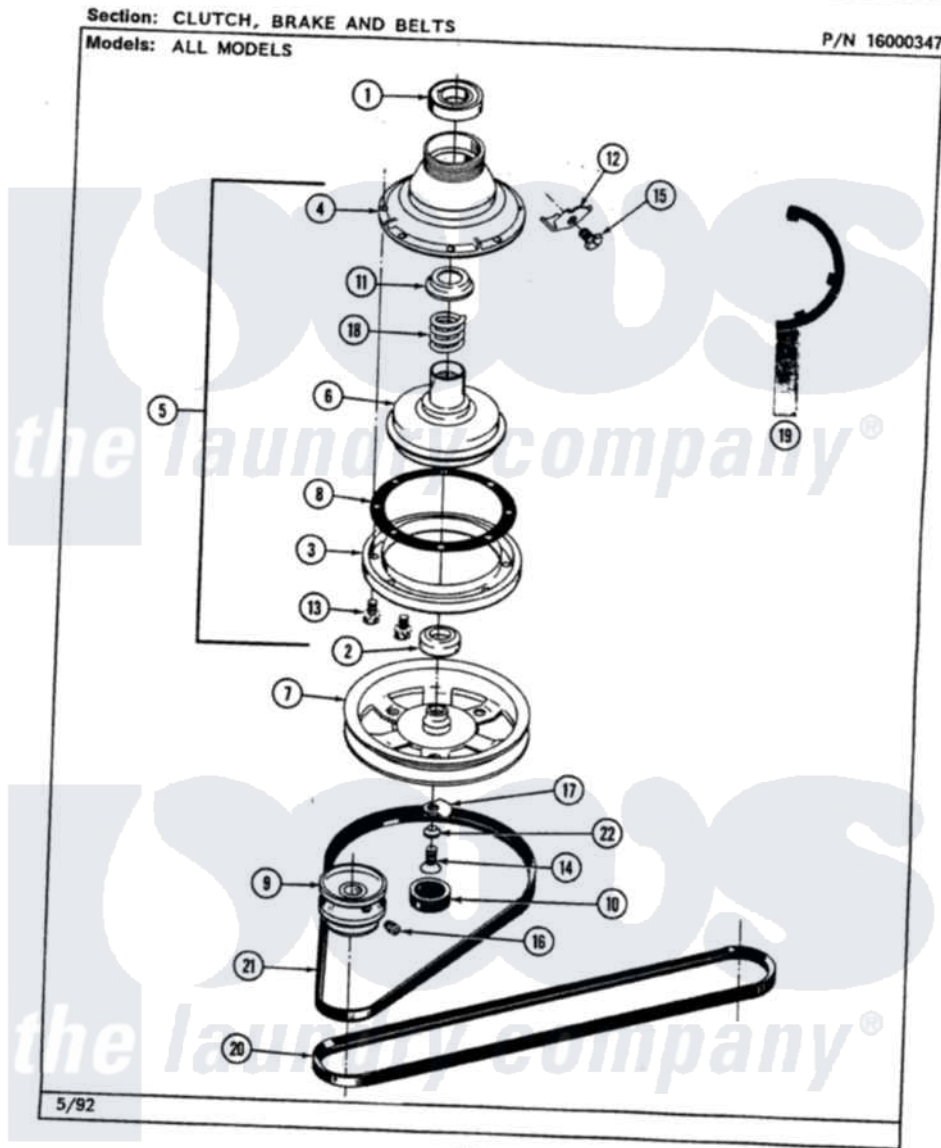

Maytag LAT8520BAW 03 - CLUTCH, BRAKE & BELTS

Maytag Residential Maytag LAT8520BAW Washer Parts Parts Diagram 03 - CLUTCH, BRAKE & BELTS
 Click on the part number to view part

Item	Original Part Number	Replaced By	Status	Part Description
1	Y200720	22003441		Bearing, Rear
2	200835			Bearing, Brake Rotor
3	211043	6-2011900		Brake Asse
4	211045	6-2011900		Brake Asse
5	201190	6-2011900		Brake Asse
6	201126	6-2011900		Brake Asse
7	211059	6-2301530		Pulley
8	211042	6-2011900		Brake Asse
9	200816	6-2008160		Pulley- MO
10	211038		Not Available	CAP, OIL RETAINER
11	211039	6-2011900		Brake Asse
12	213325			Clip, Retaining
13	211000			SCREW, BRAKE DRUM (HEX HEAD)
14	211375	681582		Screw
15	213326			Bolt, Sems Retaining Clip
16	Y053241			Set Screw, Motor Pulley

17	211089		Lug, Stop Pulley
18	211041	6-2011900	Brake Asse
19	Y038315	038315	Tool
20	211124		Part Not Used
21	211125		V Belt, Drive Pulley
22	211090	22003555	Washer, Stop Lug