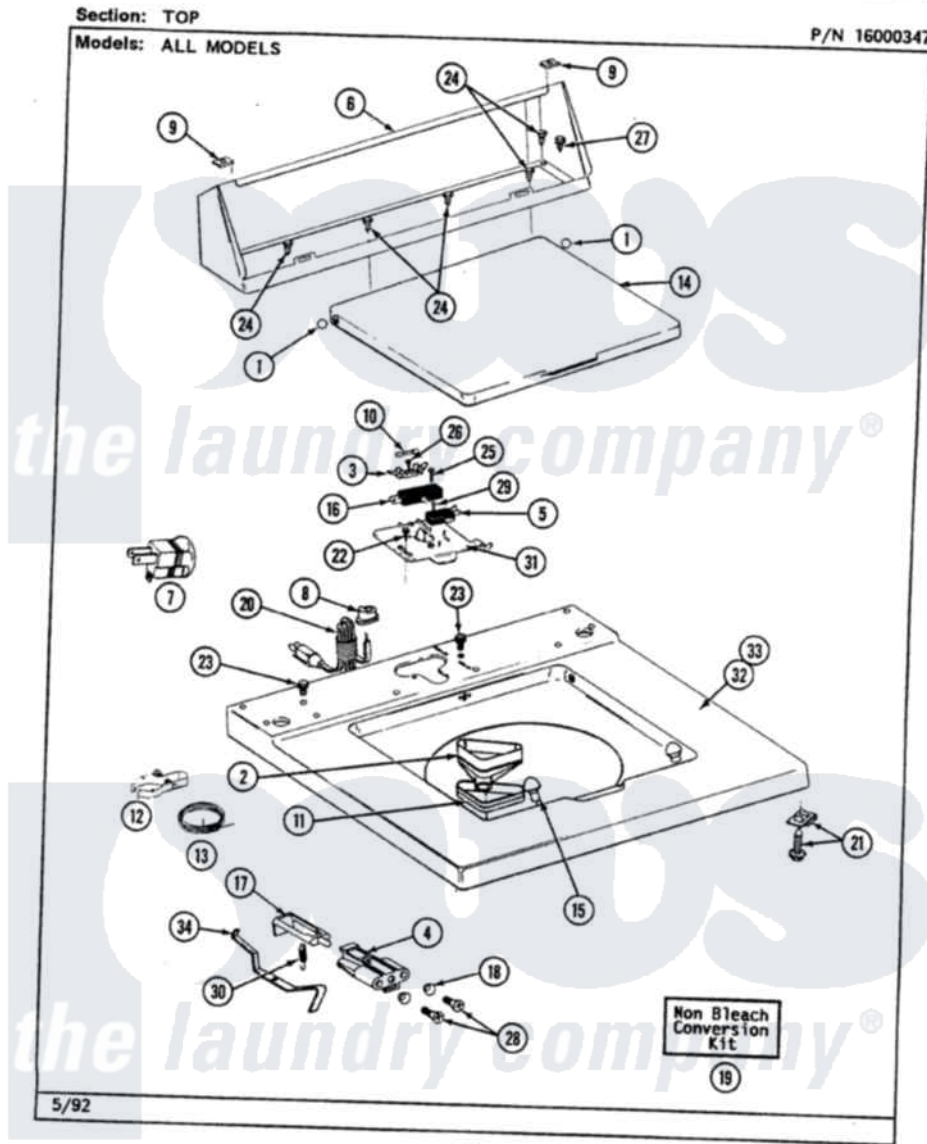

Maytag LAT8520BAW 05 - TOP

34

Maytag [Residential Maytag LAT8520BAW Washer Parts](#) Parts Diagram 05 - TOP
 Click on the part number to view part

Item	Original Part Number	Replaced By	Status	Part Description
1	211726			Hinge, Ball Lid
2	215577			Bleach Inlet White
3	207167			Block, Fuse
4	214279	204968		Plunger And Bracket Assembly--W
5	207166			Switch, Check
6	205635			Console
7	Y201808			Converter
8	211881			Grommet, Cord Part Not Used-Gas Models Only
9	215075			Fastener, Control Panel To Console
10	207168	22001682		Switch Assembly, Lid W/4amp Fuse
11	214436			Gasket
12	301548			Clamp, Ground Wire
13	311155			Ground Wire And Clamp
14	216073			LID (WHITE)

15	212716		Bumper, Lid
16	205415	279347	Switch-Lid
17	215700		Not Available
18	211500		LID SWITCH PLUNGER
19	205997		Washer, Bracket To Top Cover
20	204590		Non-Bleach Conversion Kit
21	204445		Cord, Power
22	207159	489355	Screw And Fastener Assembly
23	210186	3370225	Screw, 8 X 1/2
24	211294	90767	Screw
25	213501		Screw, 8A X 3/8 HeX Washer Head Tapping
26	215705	Y311711	Screw, No.6-20 X 1-1/8 Inch
27	Y313559		Screw, Fuse Block
28	910182	25-7809	Screw
29	912012	3400409	Screw, No.6-20 1/2 Flthd Torx
30	213720		Screw
31	Y215699	22001678	Spring, Lid Switch
32	207170		Bracket, Switch And Fuse
34	215704		Top Cover
			Lever, Unbalance